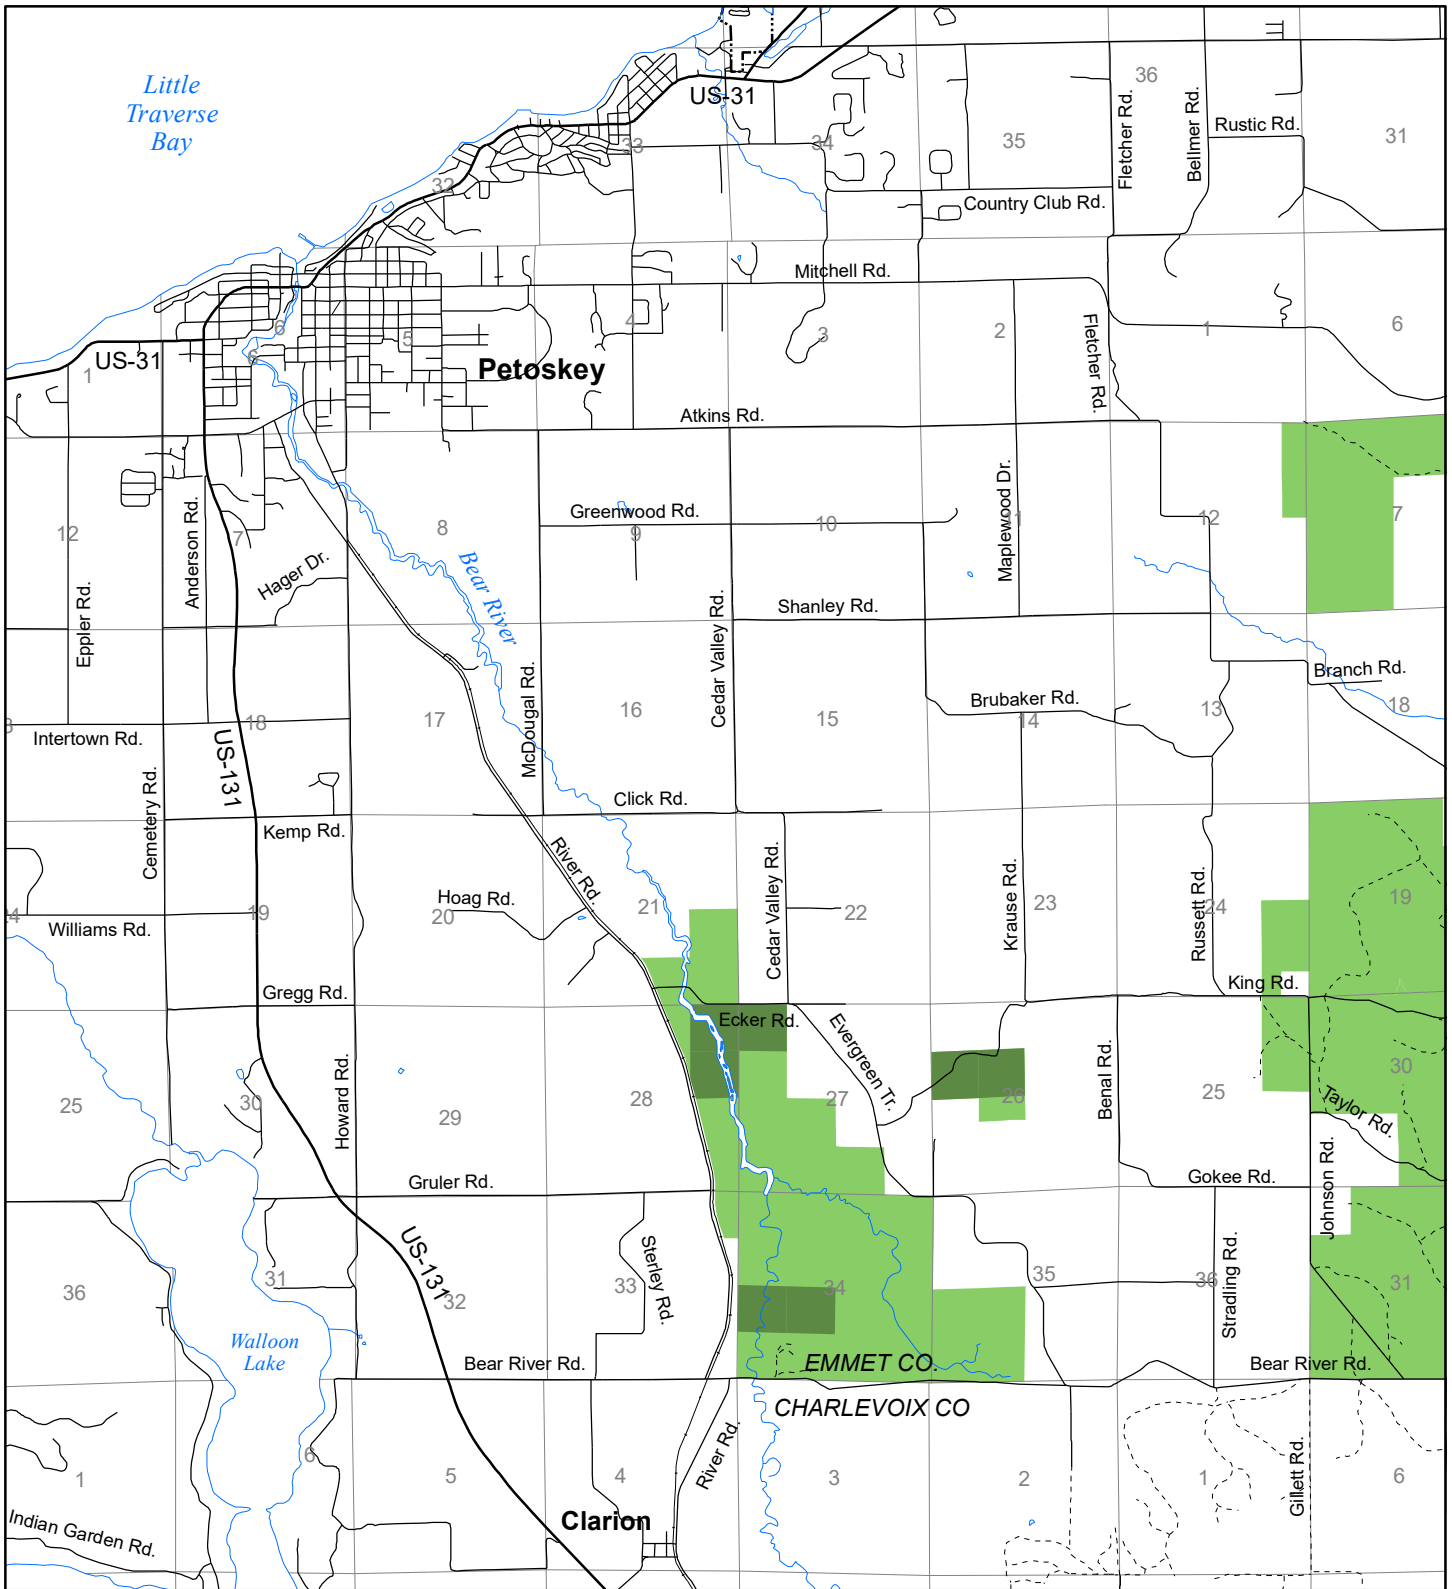

Fuelwood Collection
 Emmet County
 T34N, R05W

- State land open to fuelwood collection
- State land closed to fuelwood collection

Effective: April 1, 2017

0 N 1
 MILE
 03/07/2017