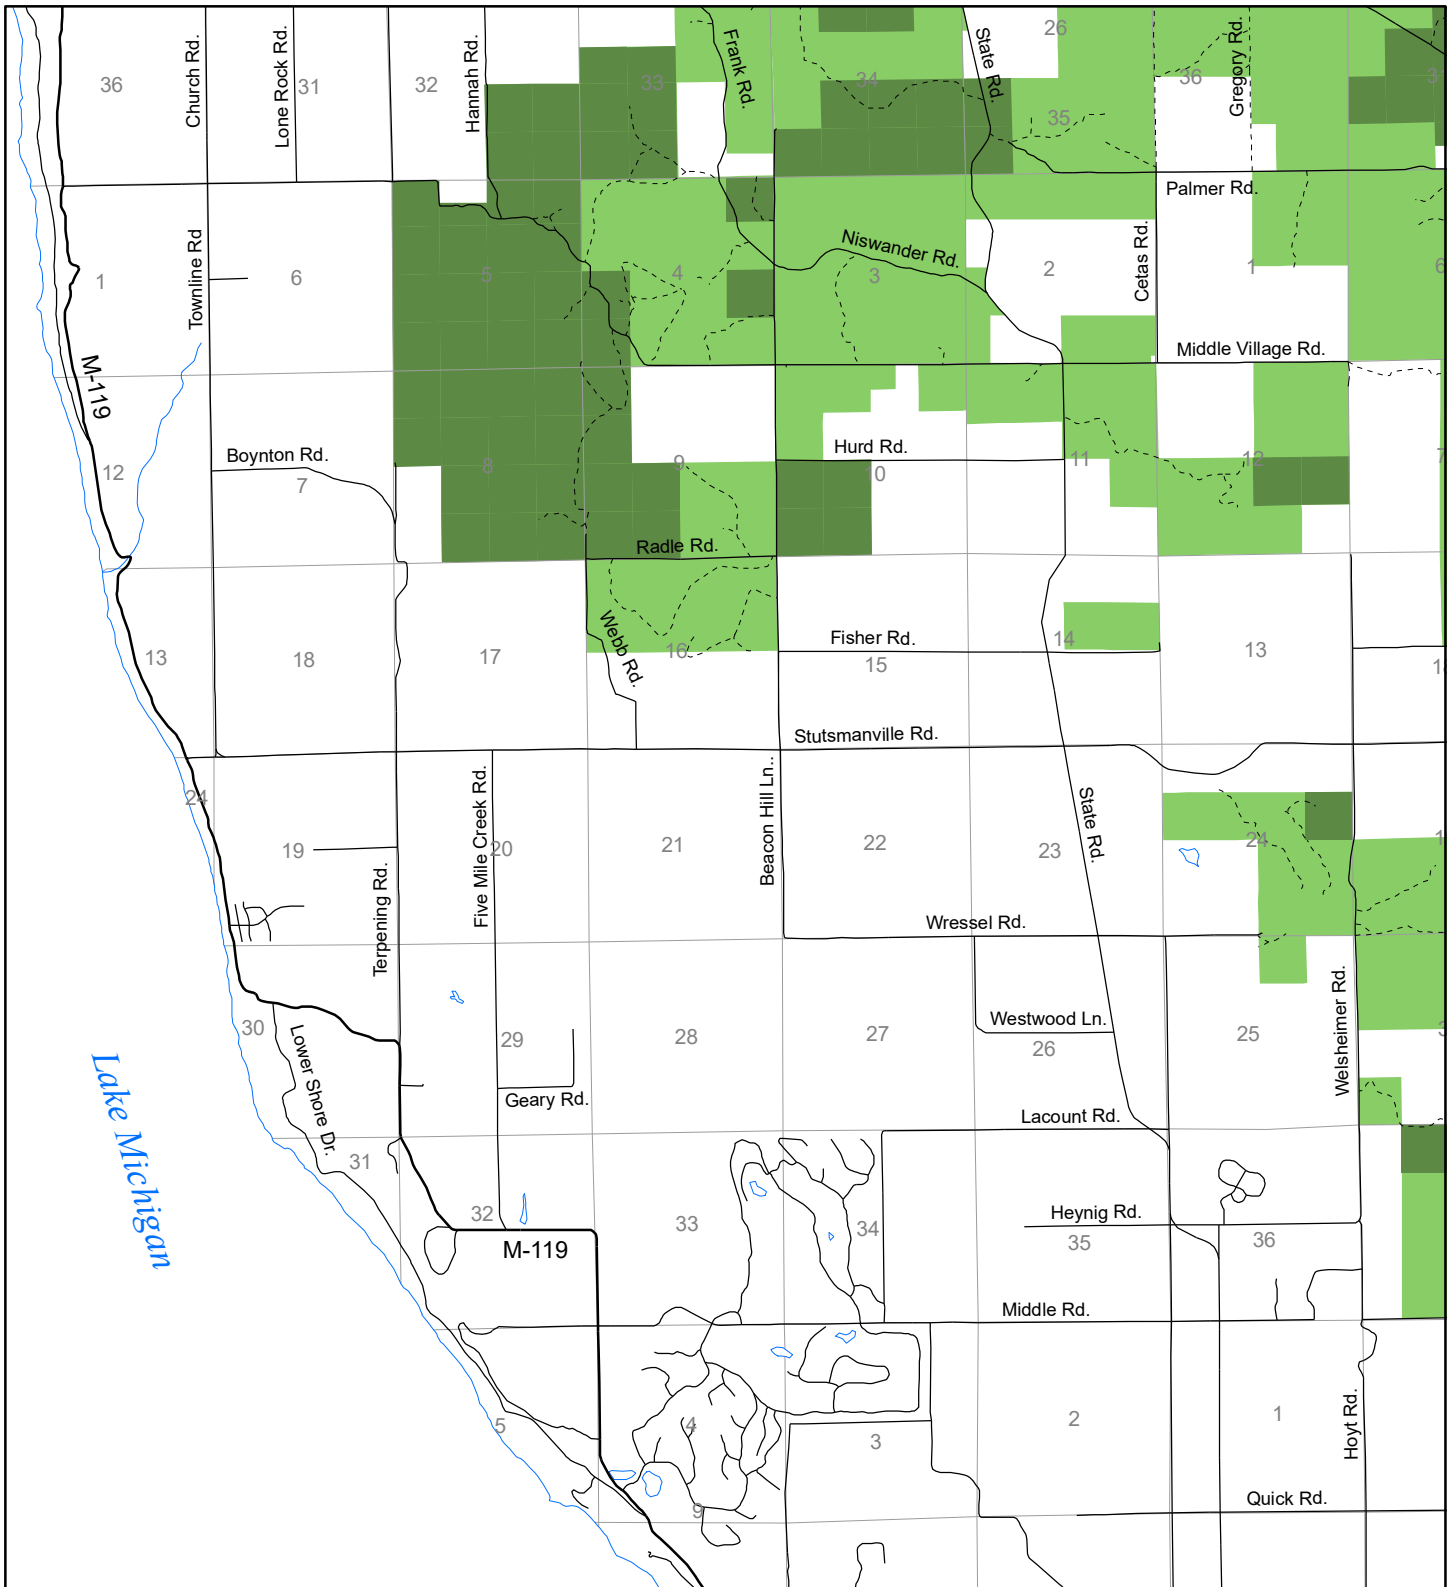

Fuelwood Collection Emmet County T36N, R06W

- State land open to fuelwood collection
- State land closed to fuelwood collection

Effective: April 1, 2017

0

1

MILE

03/07/2017

N