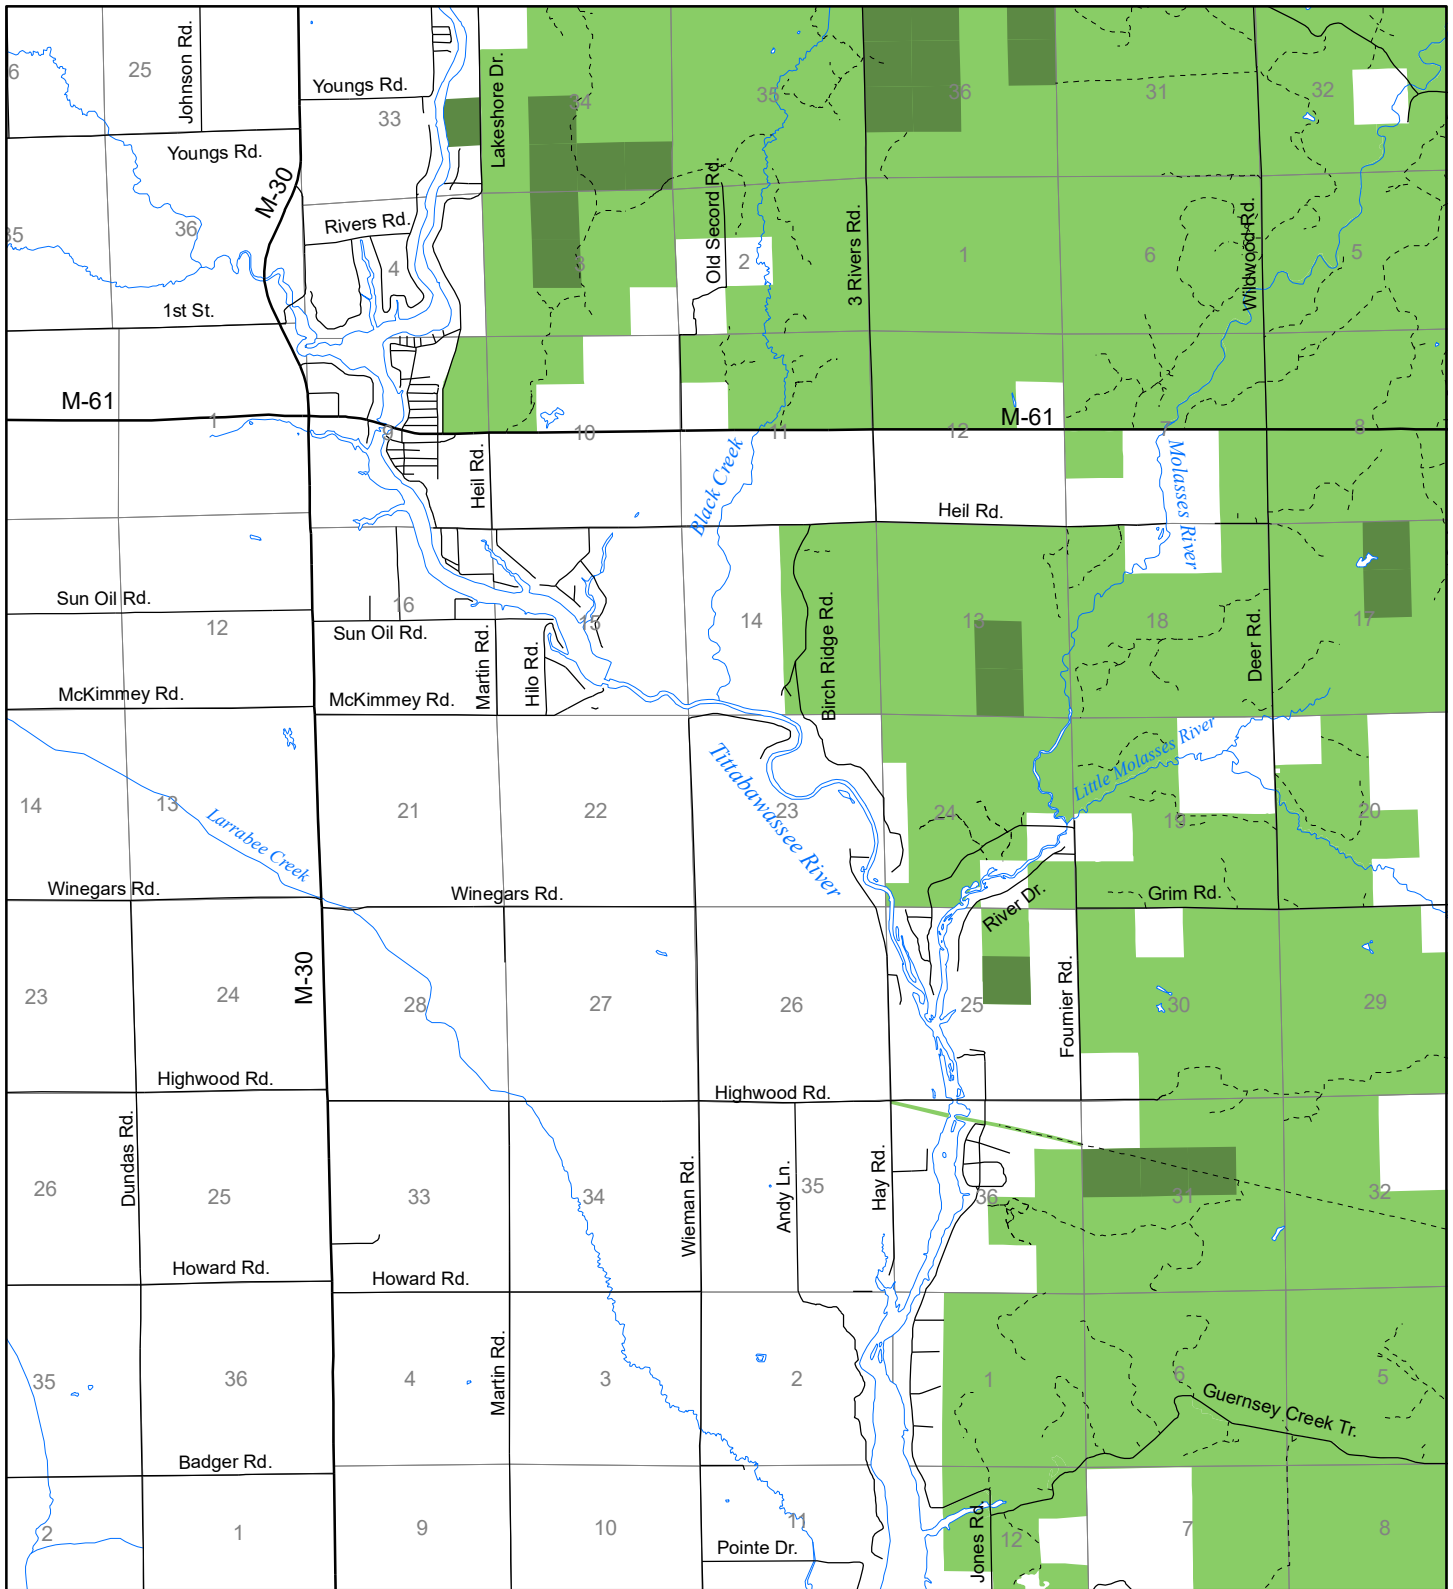

Fuelwood Collection Gladwin County T18N, R01E

- State land open to fuelwood collection
- State land closed to fuelwood collection

Effective: April 1, 2017

0

1

MILE

03/16/2017

N

DNR
MICHIGAN