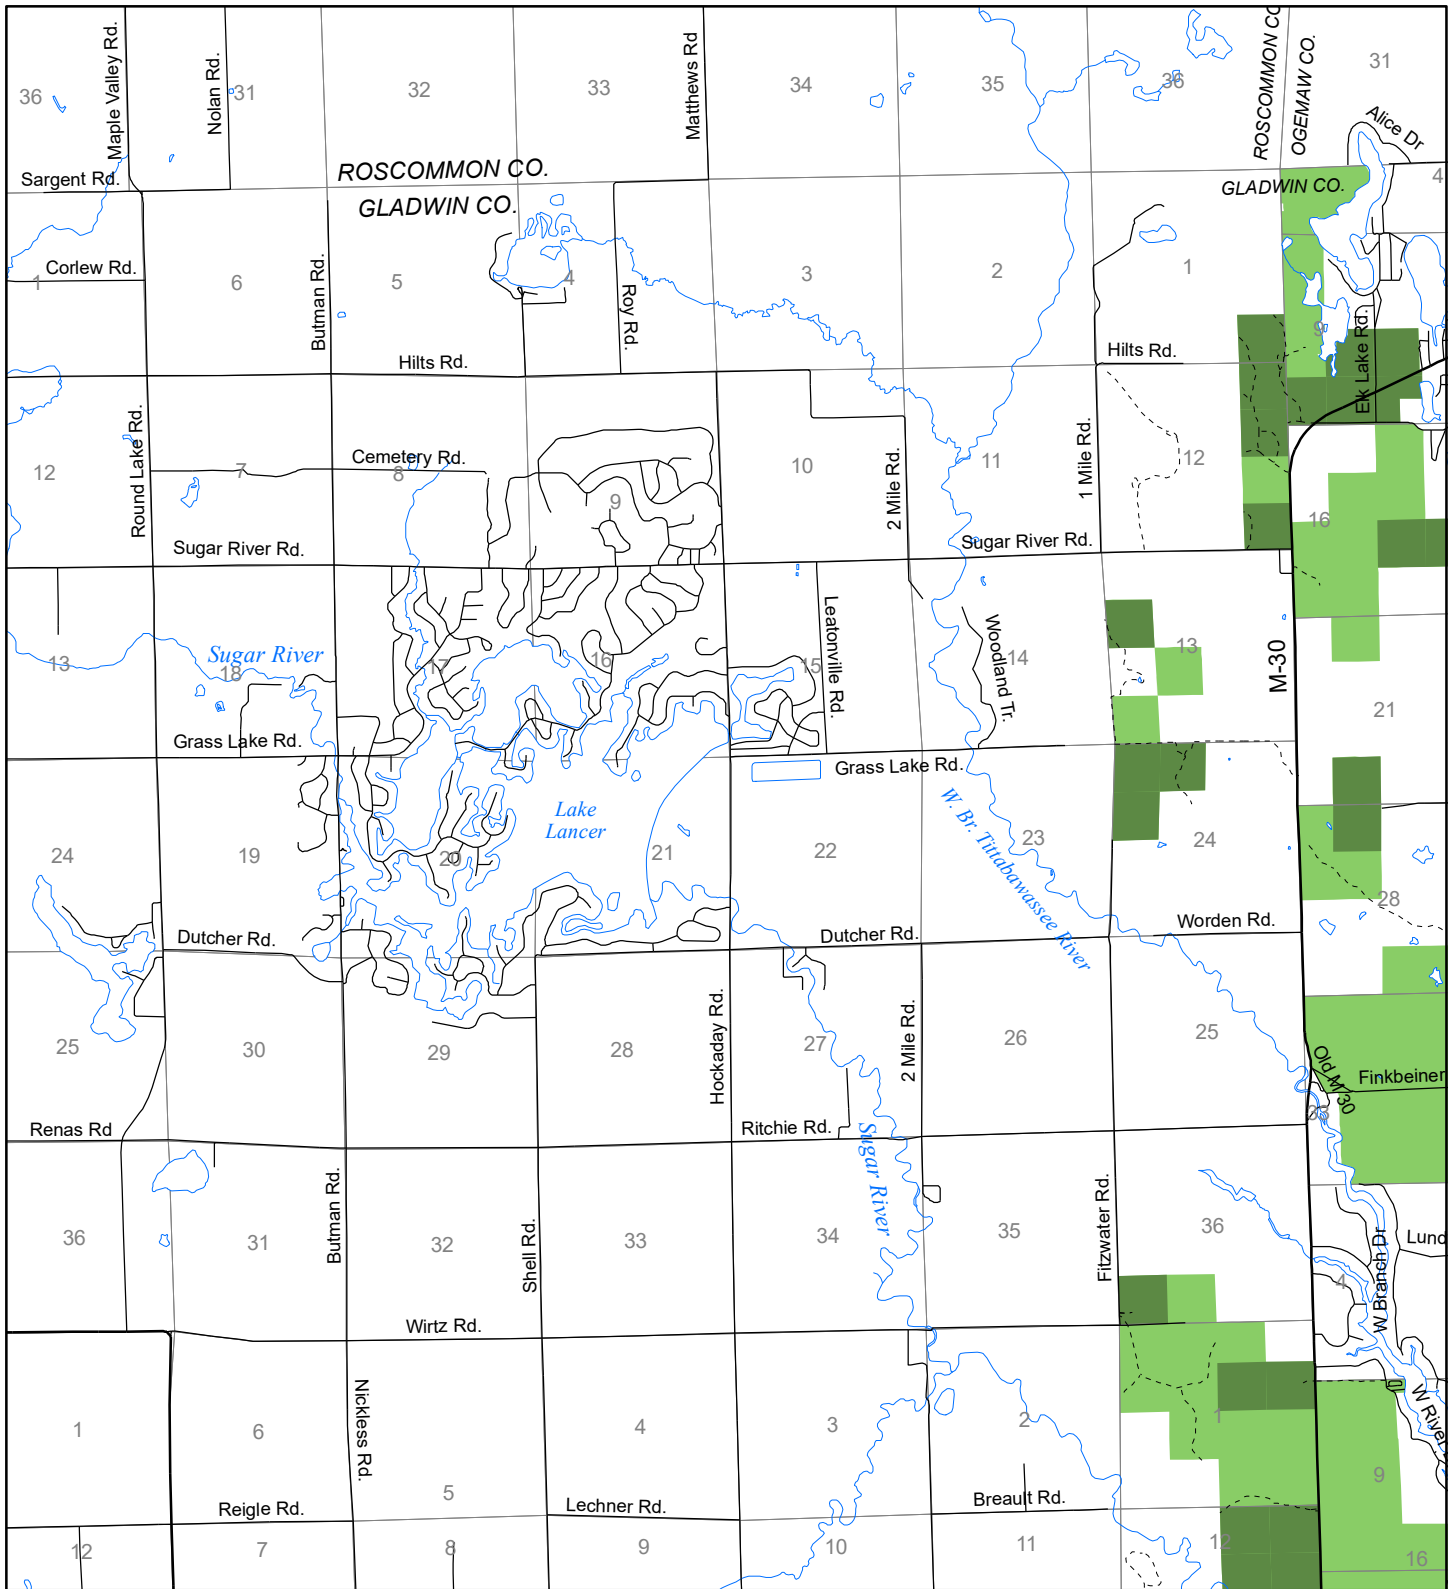

# Fuelwood Collection Gladwin County T20N, R01W

- State land open to fuelwood collection
- State land closed to fuelwood collection

Effective: April 1, 2017