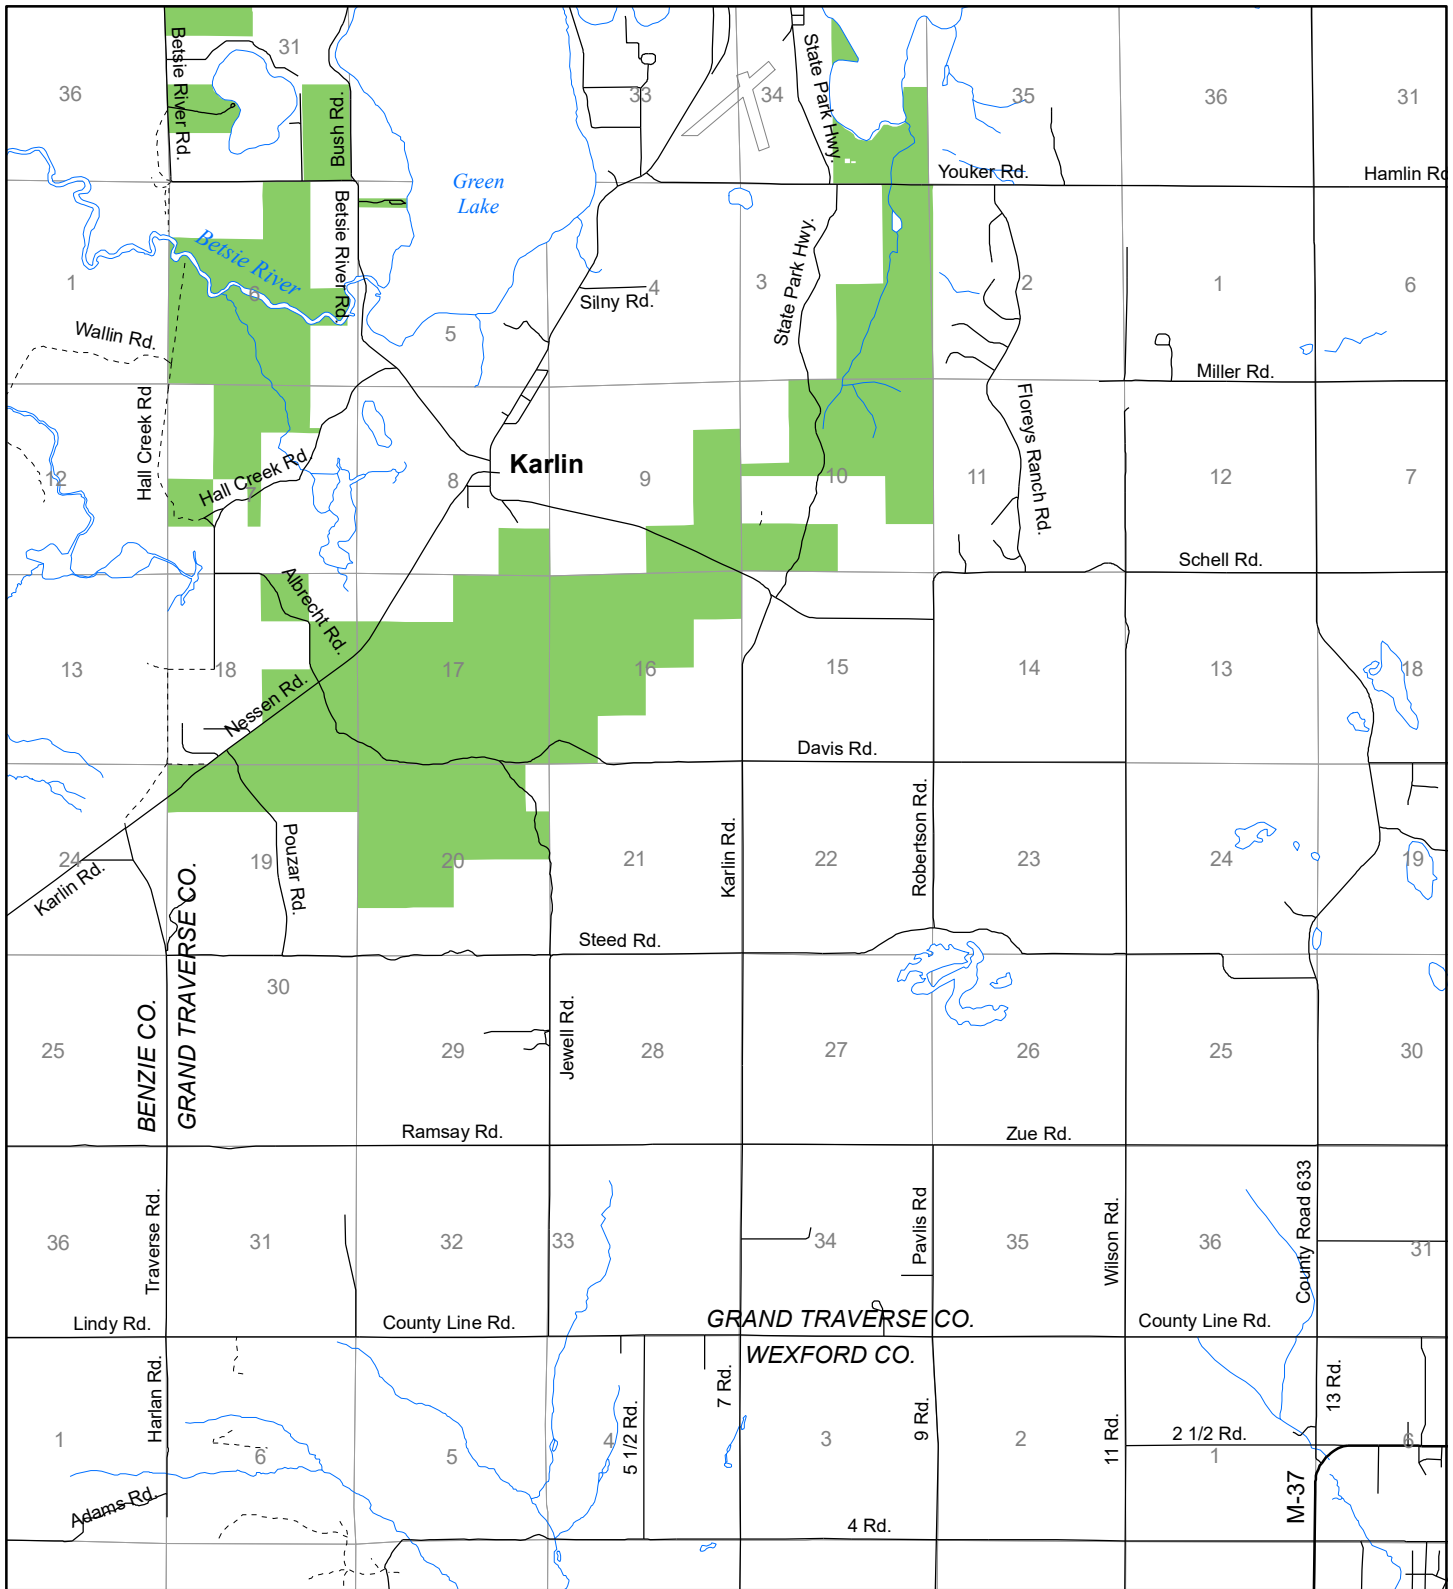

Fuelwood Collection Grand Traverse County T25N, R12W

- State land open to fuelwood collection
- State land closed to fuelwood collection

Effective: April 1, 2017

0 N 1

MILE

03/15/2017