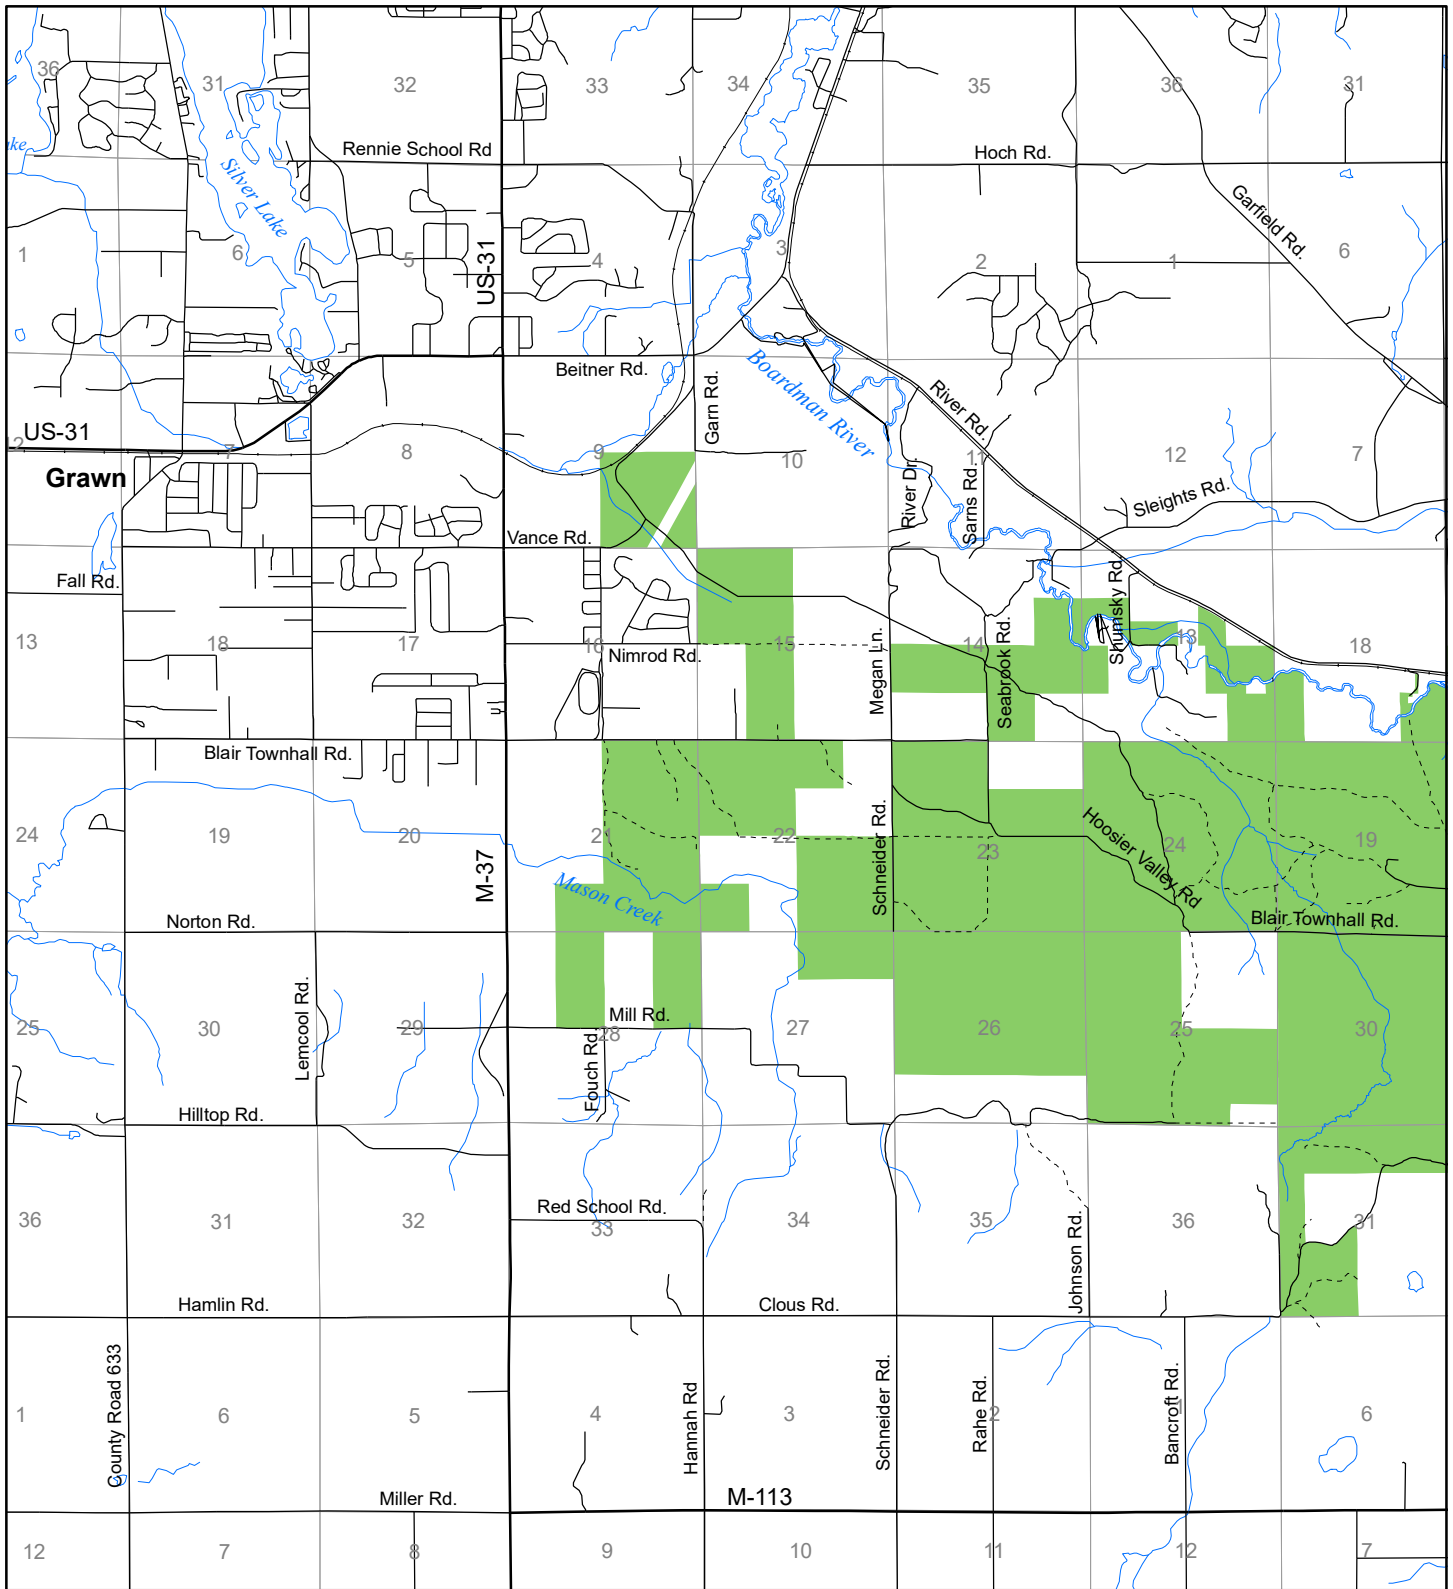

# Fuelwood Collection Grand Traverse County T26N, R11W

- State land open to fuelwood collection
- State land closed to fuelwood collection

Effective: April 1, 2017

0

1

MILE

03/15/2017