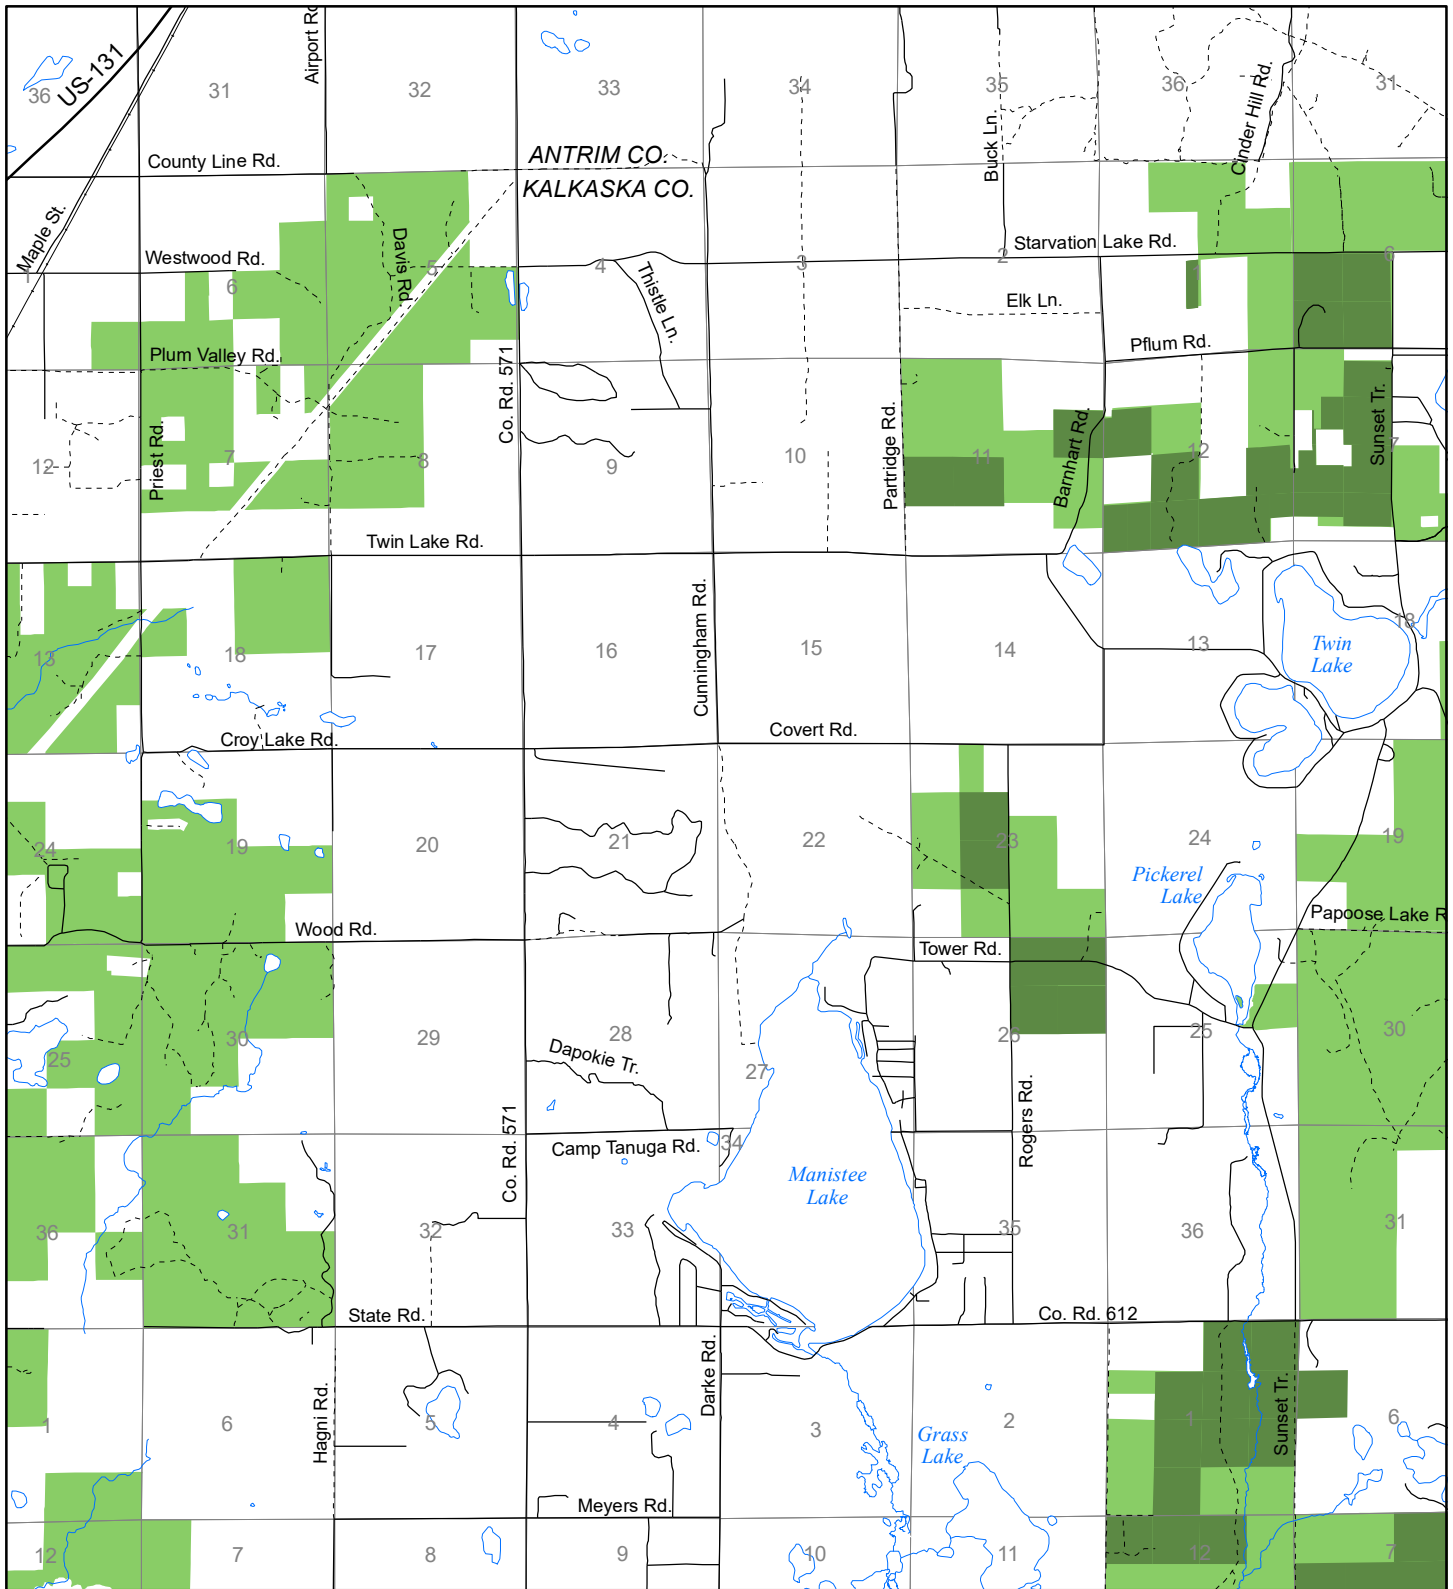

# Fuelwood Collection Kalkaska County T28N, R06W

- State land open to fuelwood collection
- State land closed to fuelwood collection

Effective: April 1, 2017

0 N 1

MILE

03/15/2017