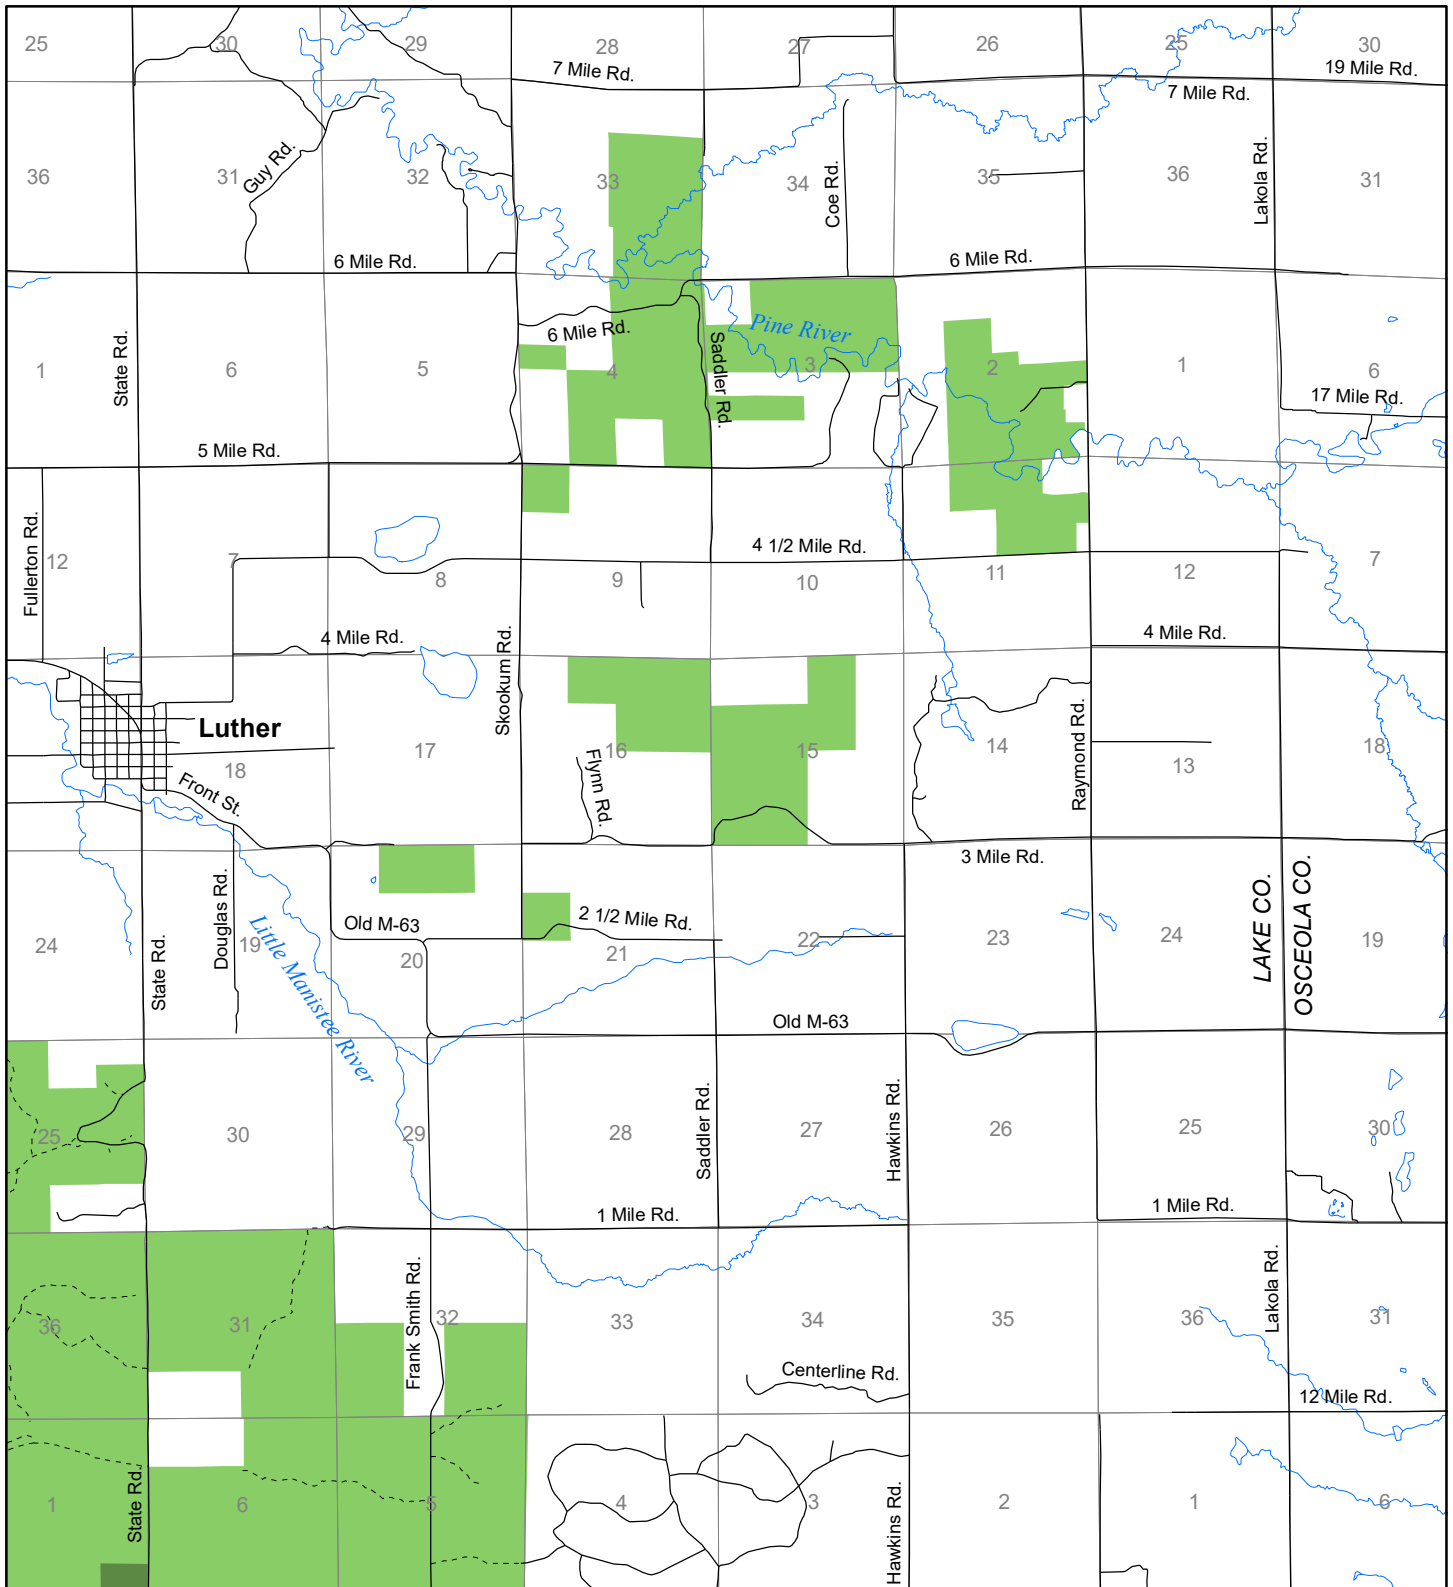

Fuelwood Collection Lake County T19N, R11W

- State land open to fuelwood collection
- State land closed to fuelwood collection

Effective: April 1, 2017

0

1

MILE

02/27/2017