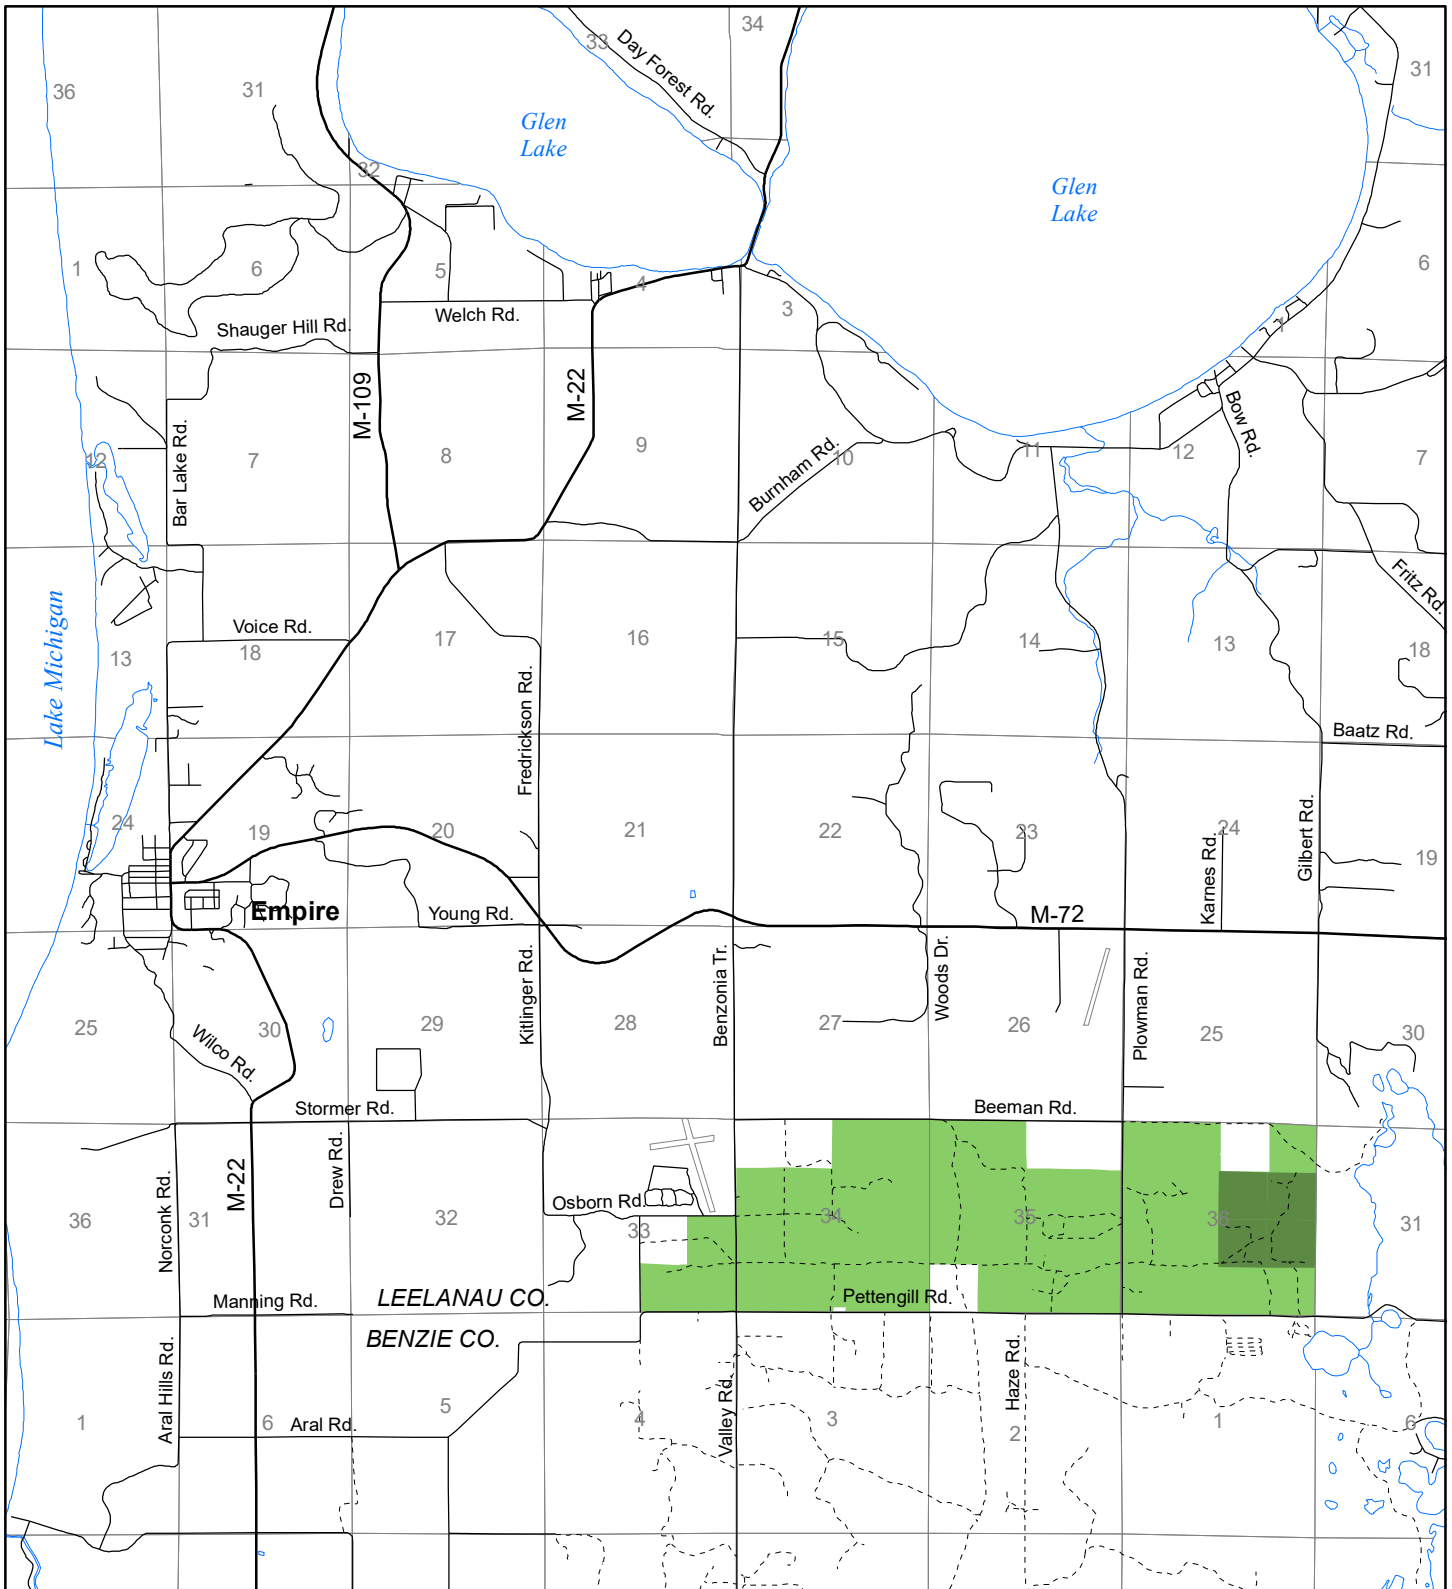

Fuelwood Collection
 Leelanau County
T28N, R14W

- State land open to fuelwood collection
- State land closed to fuelwood collection

Effective April 1, 2017

0 1
 MILE
 03/15/2017