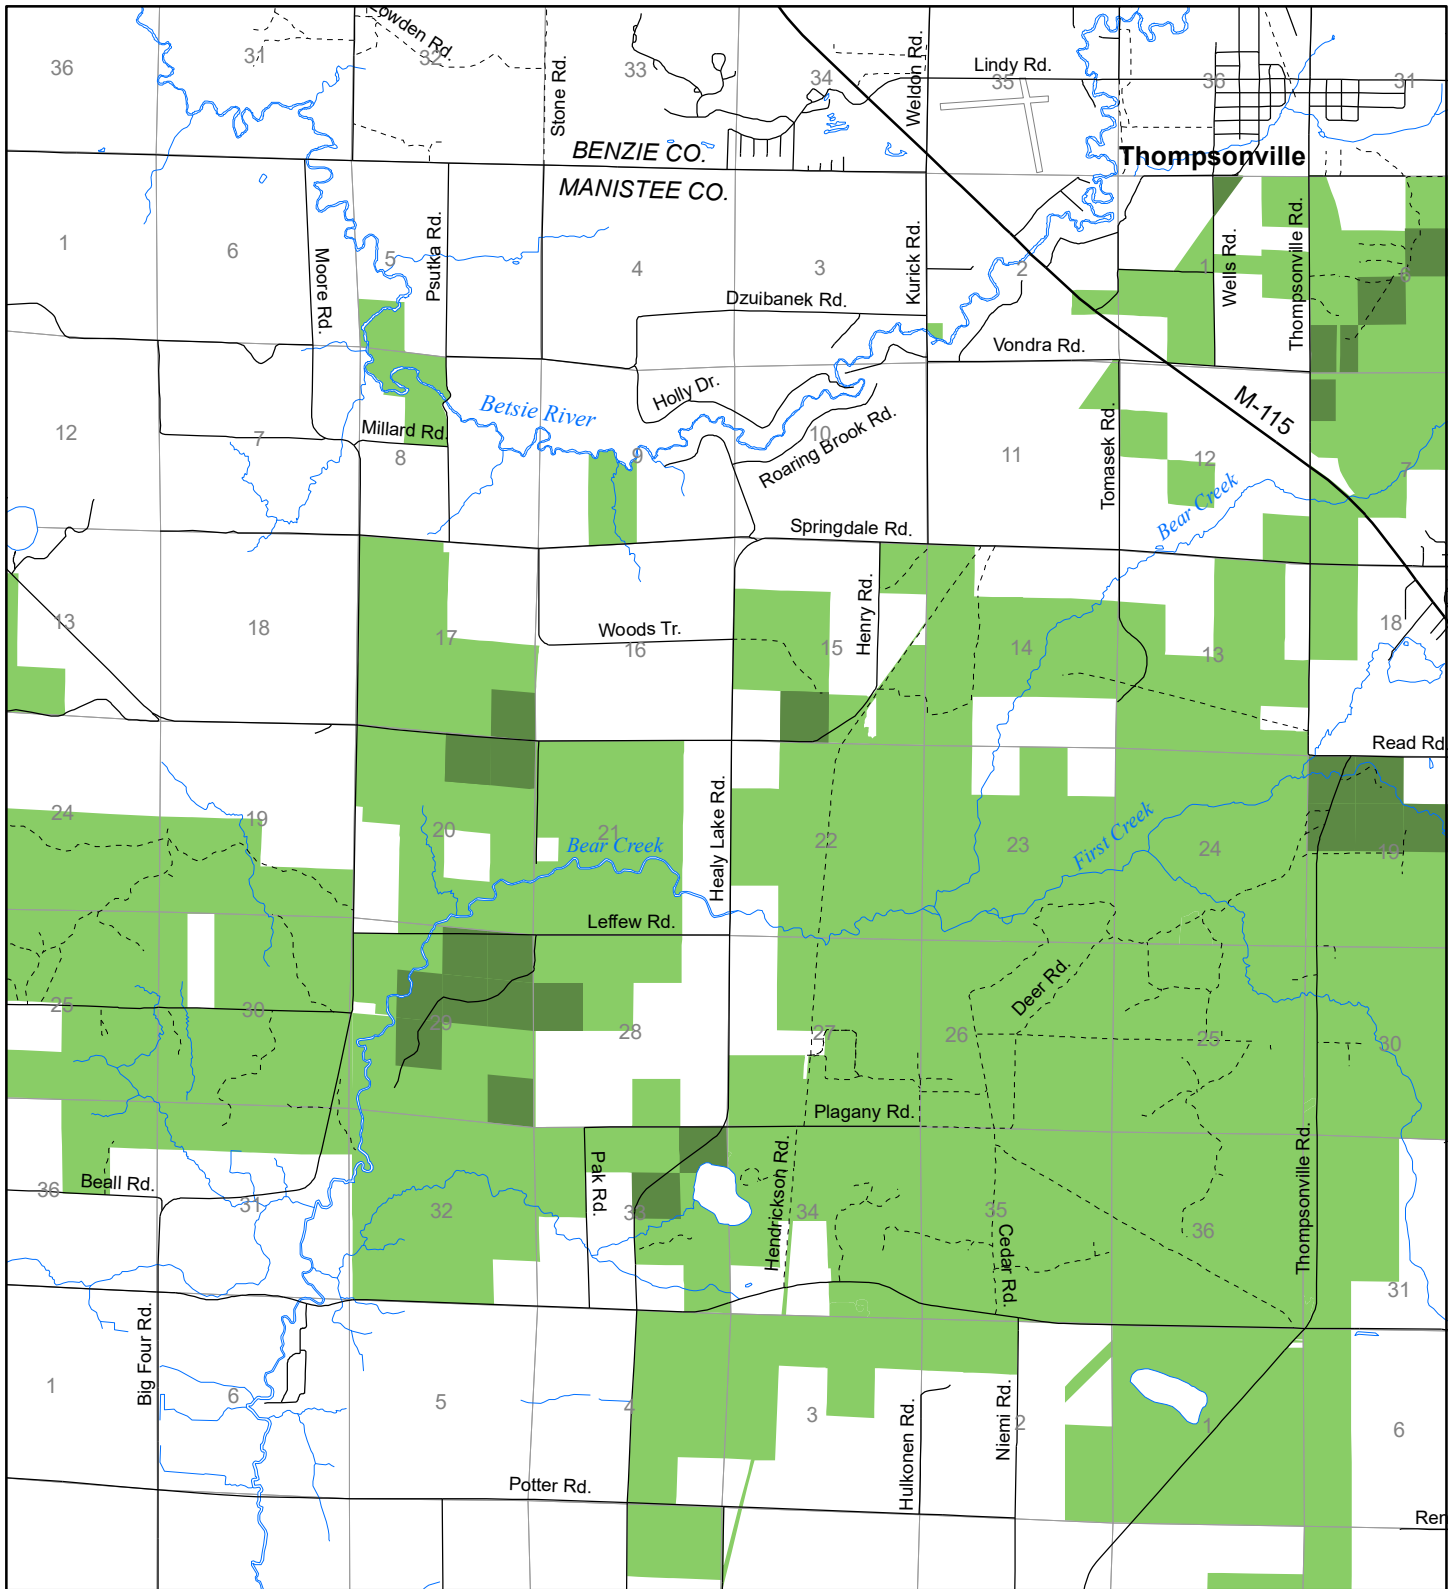

Fuelwood Collection
 Manistee County
 T24N, R14W

- State land open to fuelwood collection
- State land closed to fuelwood collection

Effective: April 1, 2017

0 ↑ 1
 MILE
 03/14/2017