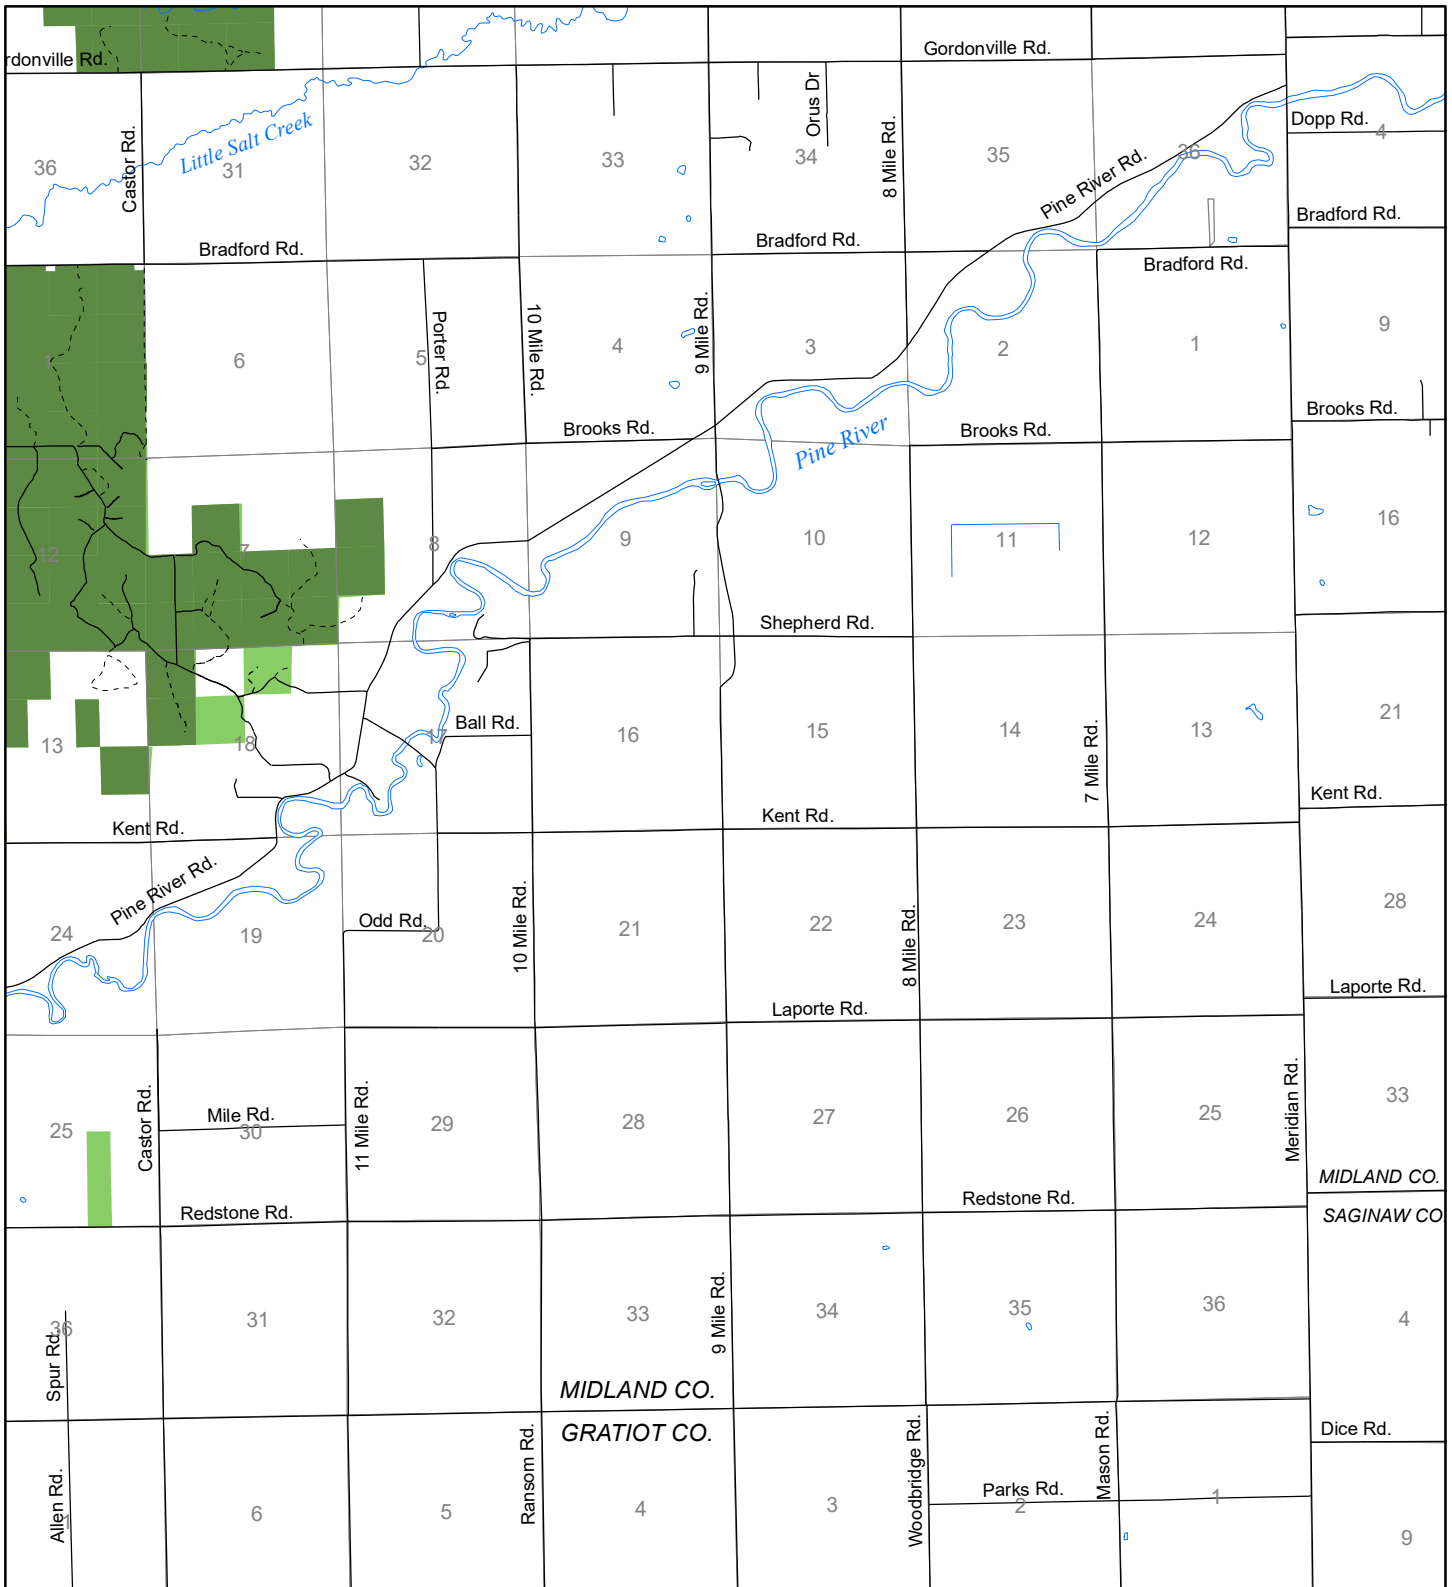

Fuelwood Collection Midland County T13N, R01W

- State land open to fuelwood collection
- State land closed to fuelwood collection

Effective: April 1, 2017

0

1

MILE

03/16/2017