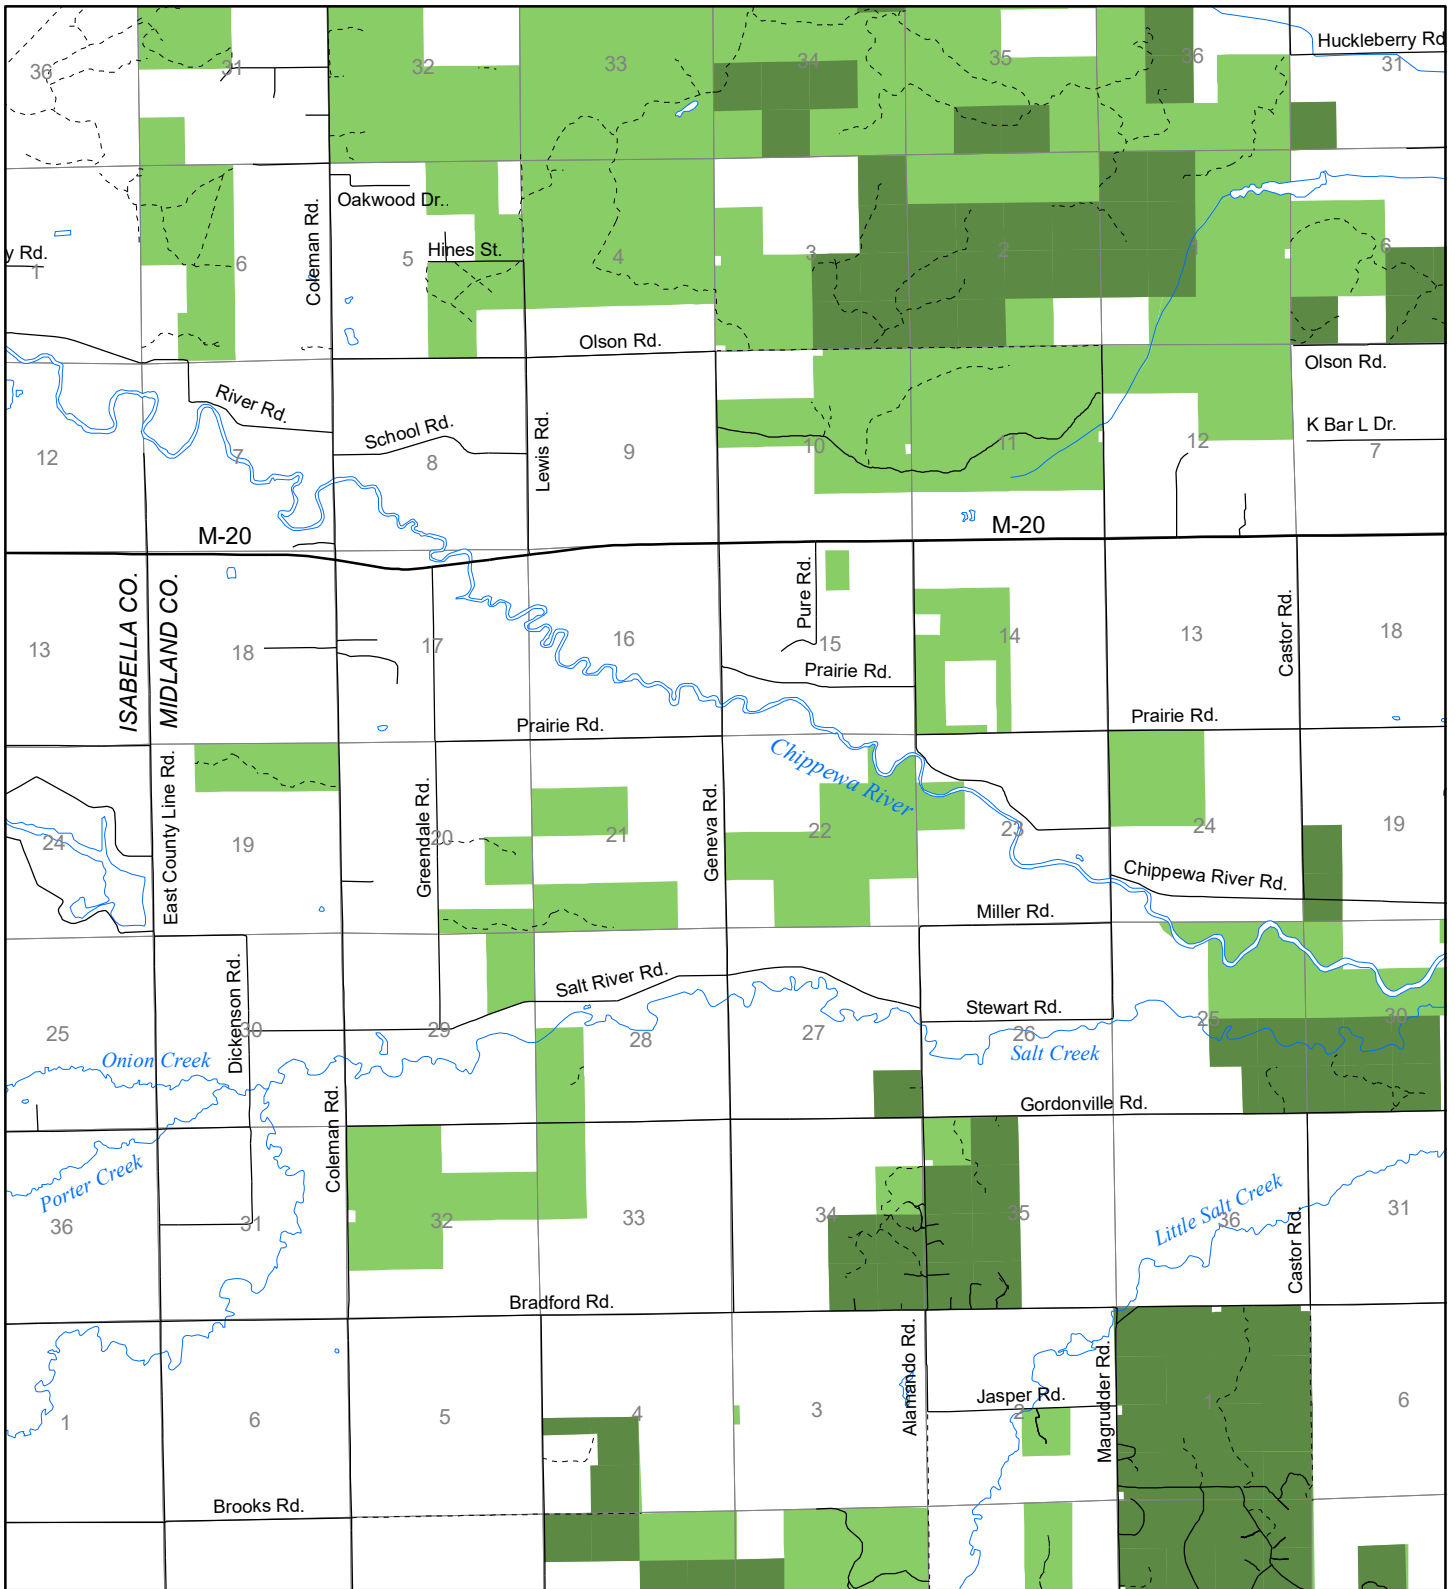

Fuelwood Collection Midland County T14N, R02W

- State land open to fuelwood collection
- State land closed to fuelwood collection

Effective: April 1, 2017

N

0 1

MILE

03/16/2017