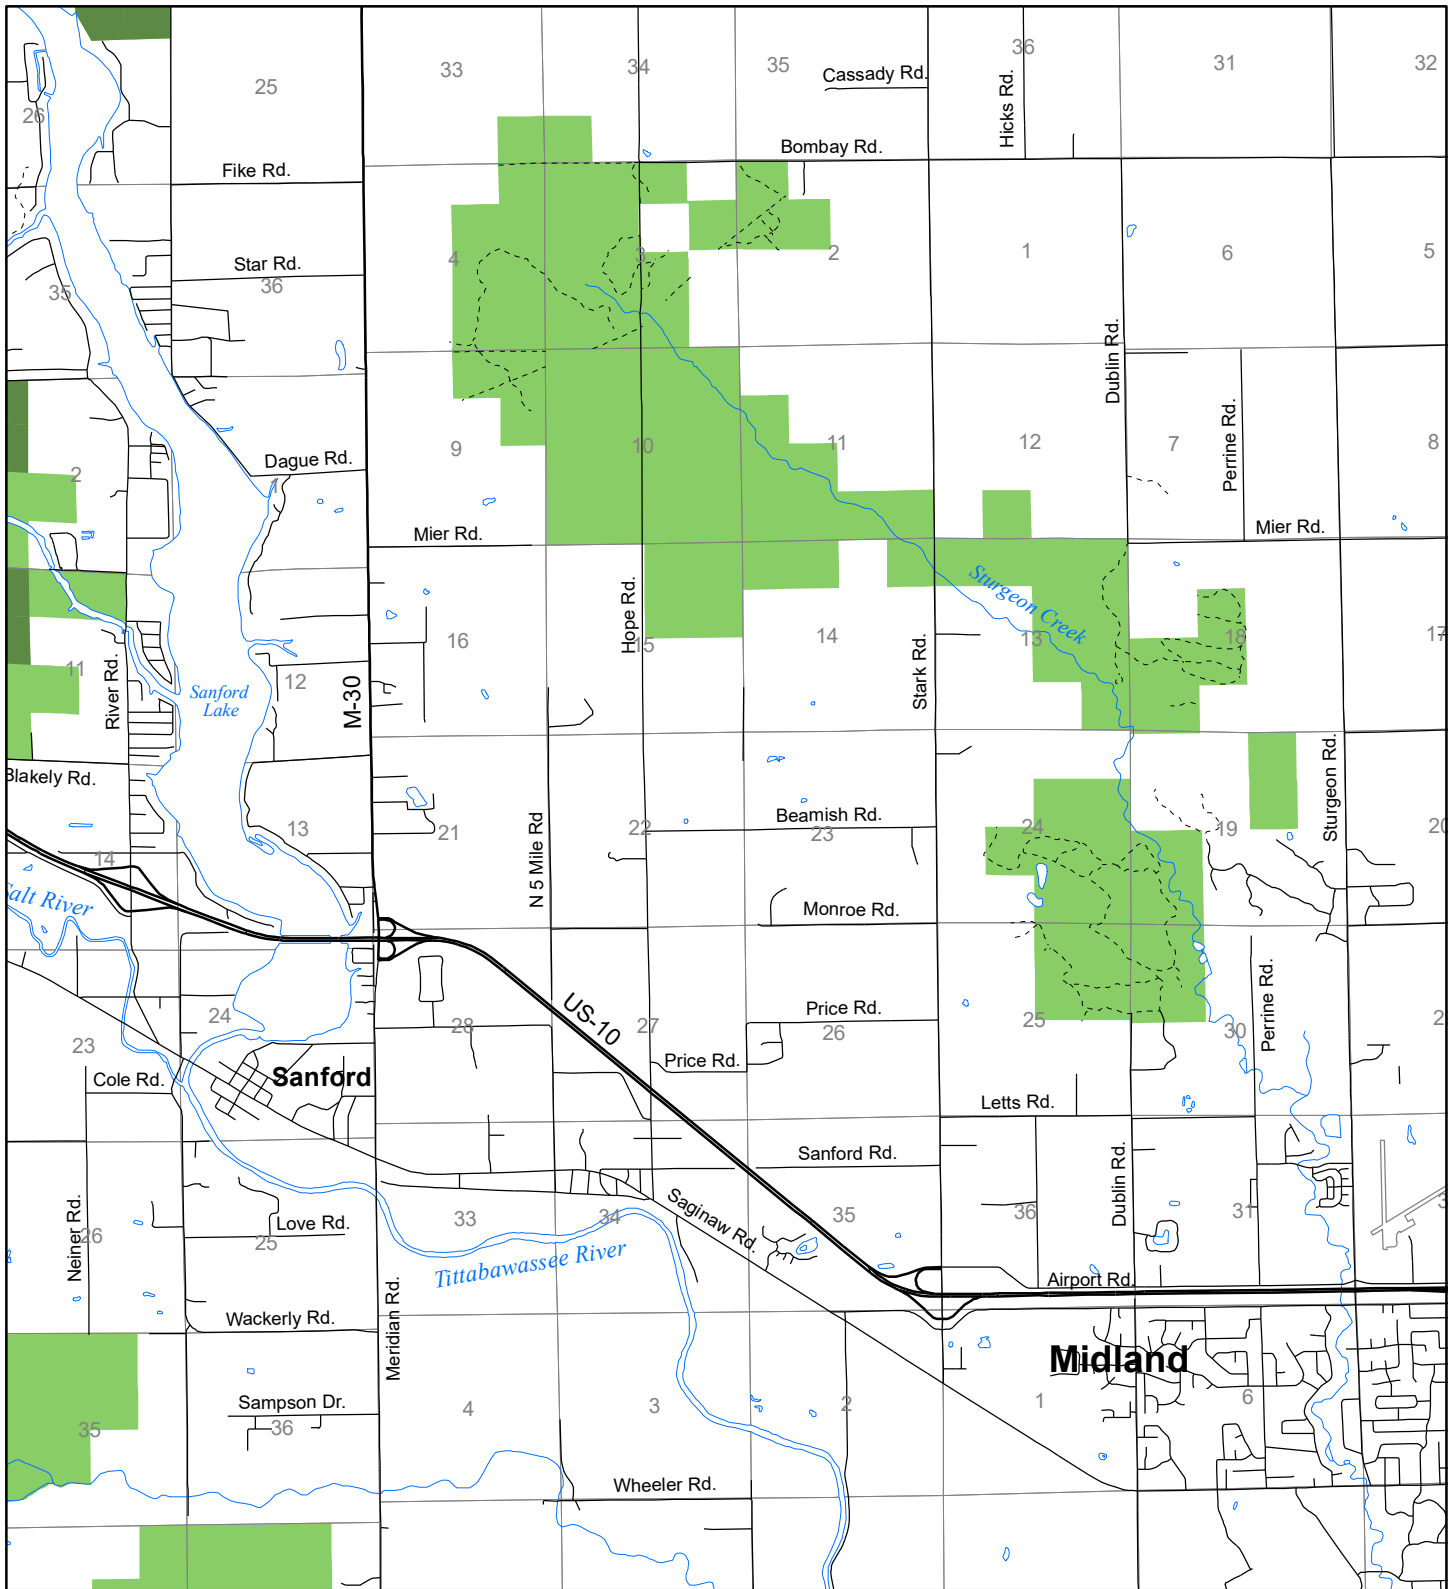

Fuelwood Collection
 Midland County
 T15N, R01E

- State land open to fuelwood collection
- State land closed to fuelwood collection

Effective: April 1, 2017

0 N 1
 MILE
 03/16/2017