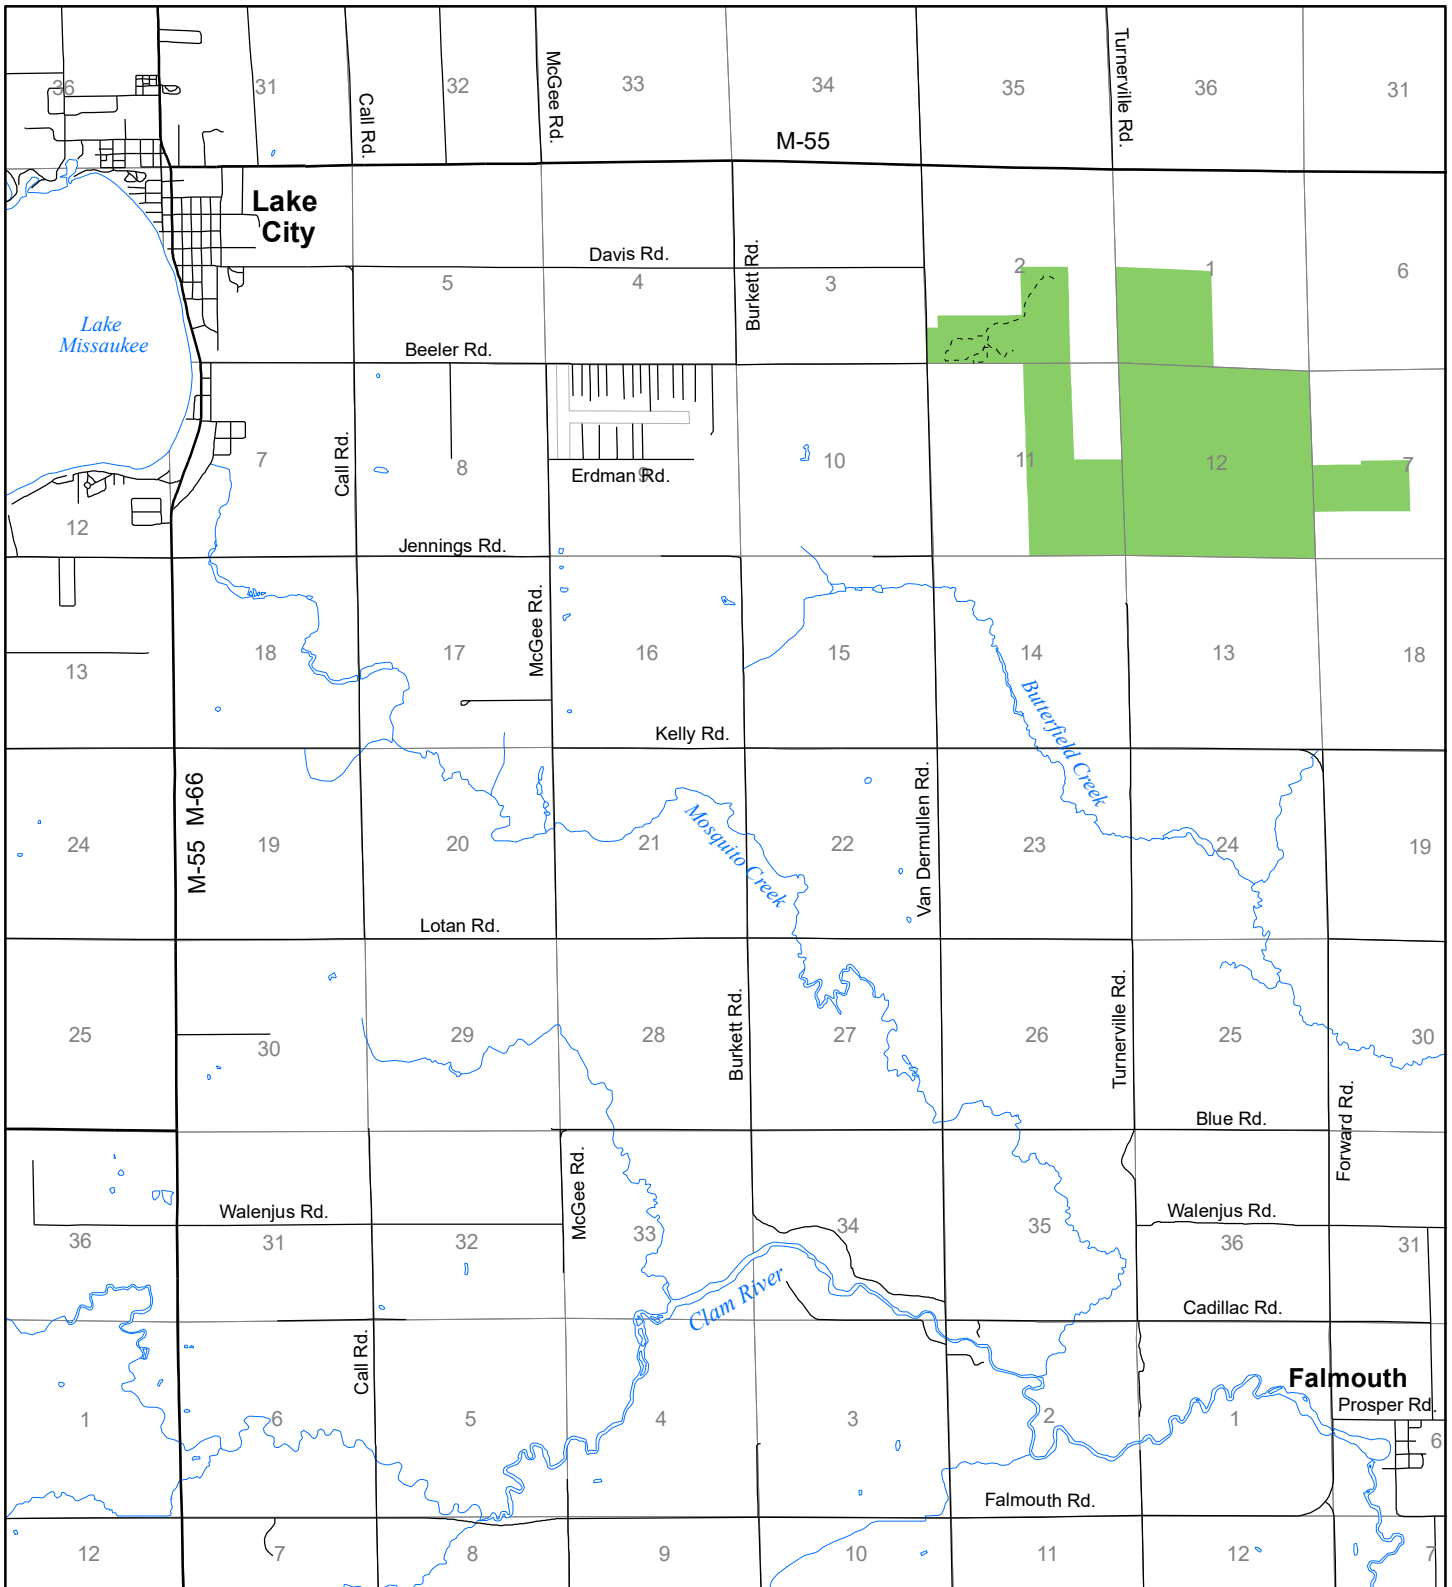

Fuelwood Collection  
Missaukee County  
T22N, R07W

- State land open to fuelwood collection
- State land closed to fuelwood collection

Effective: April 1, 2017

MILE  
02/27/2017