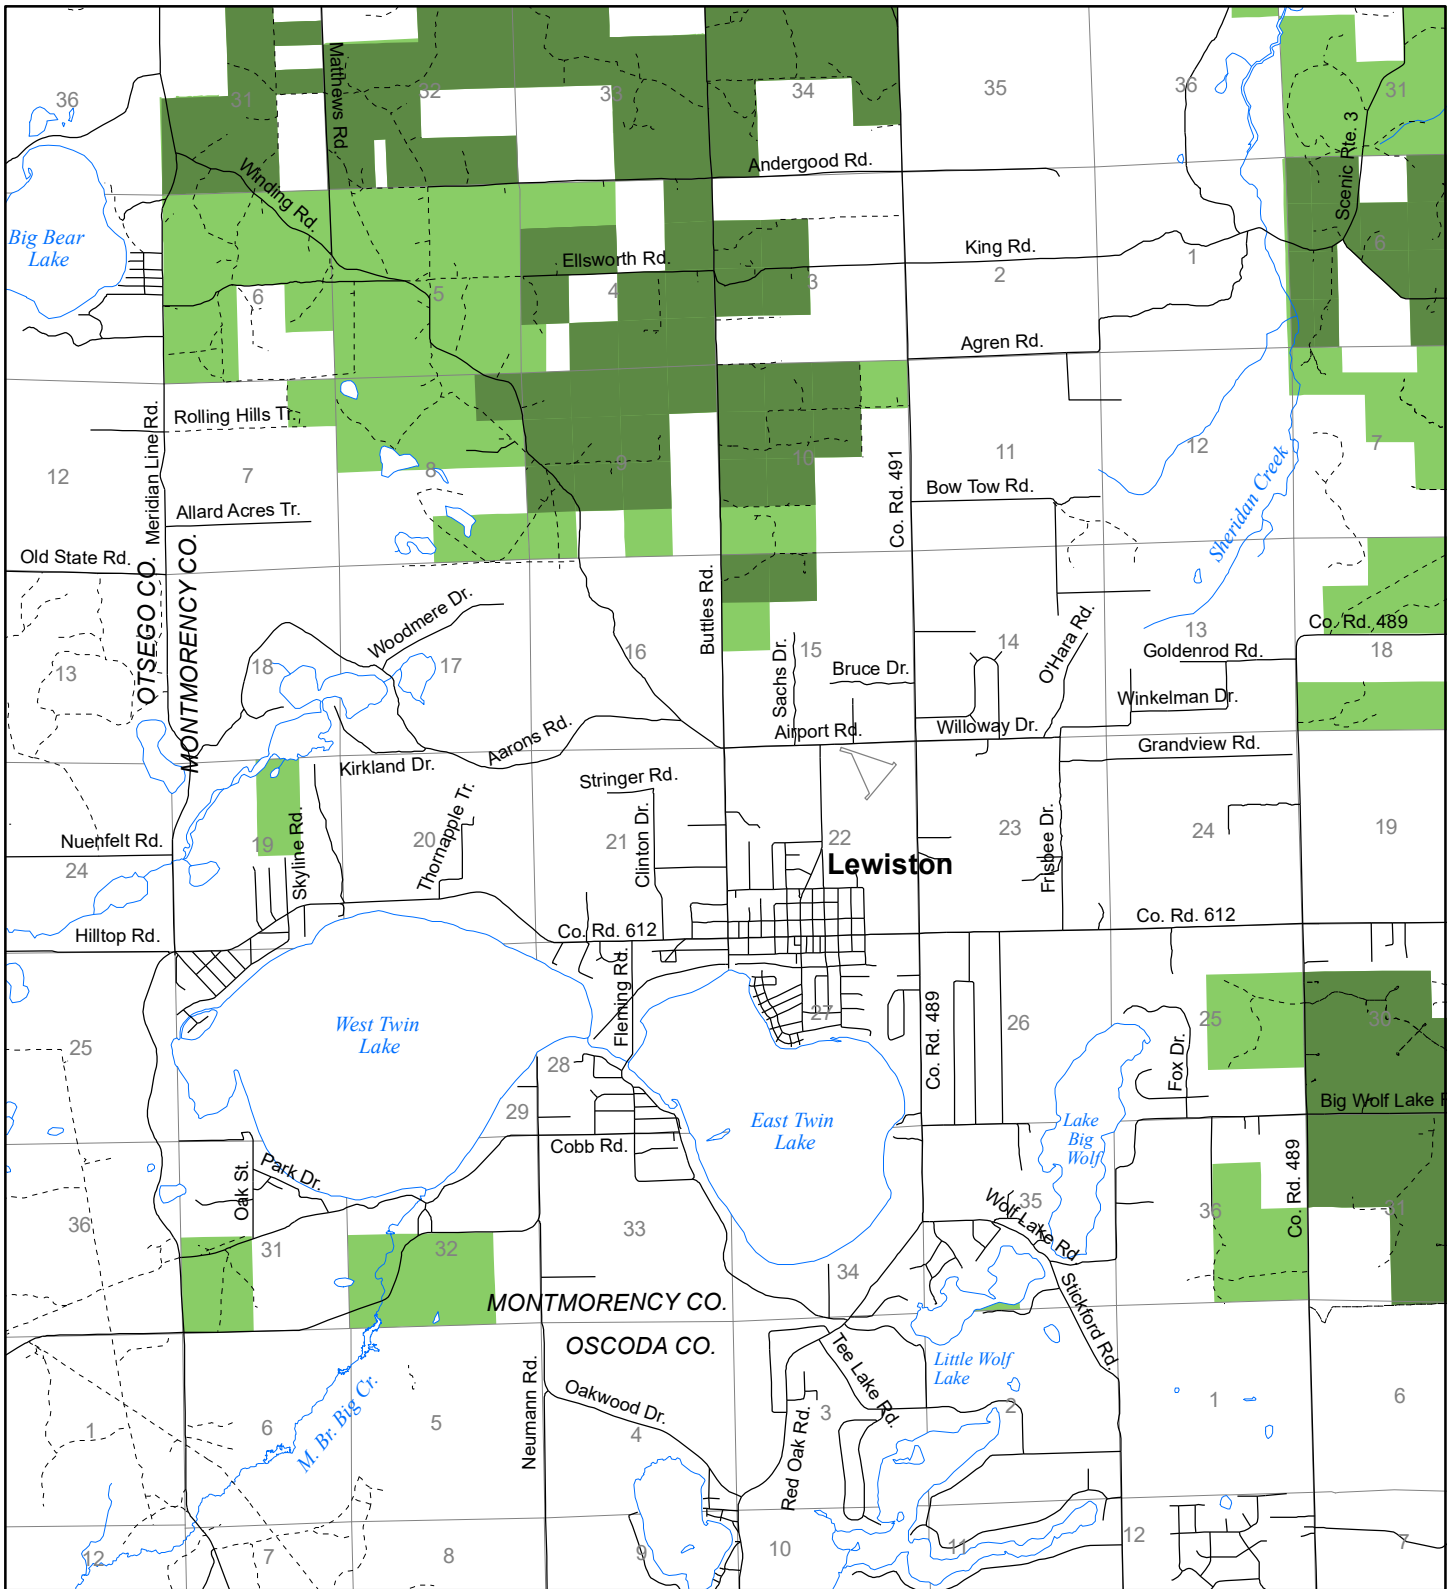

Fuelwood Collection  
 Montmorency County  
**T29N, R01E**

- State land open to fuelwood collection
- State land closed to fuelwood collection

Effective: April 1, 2017

0 N 1  
 MILE  
 02/16/2017