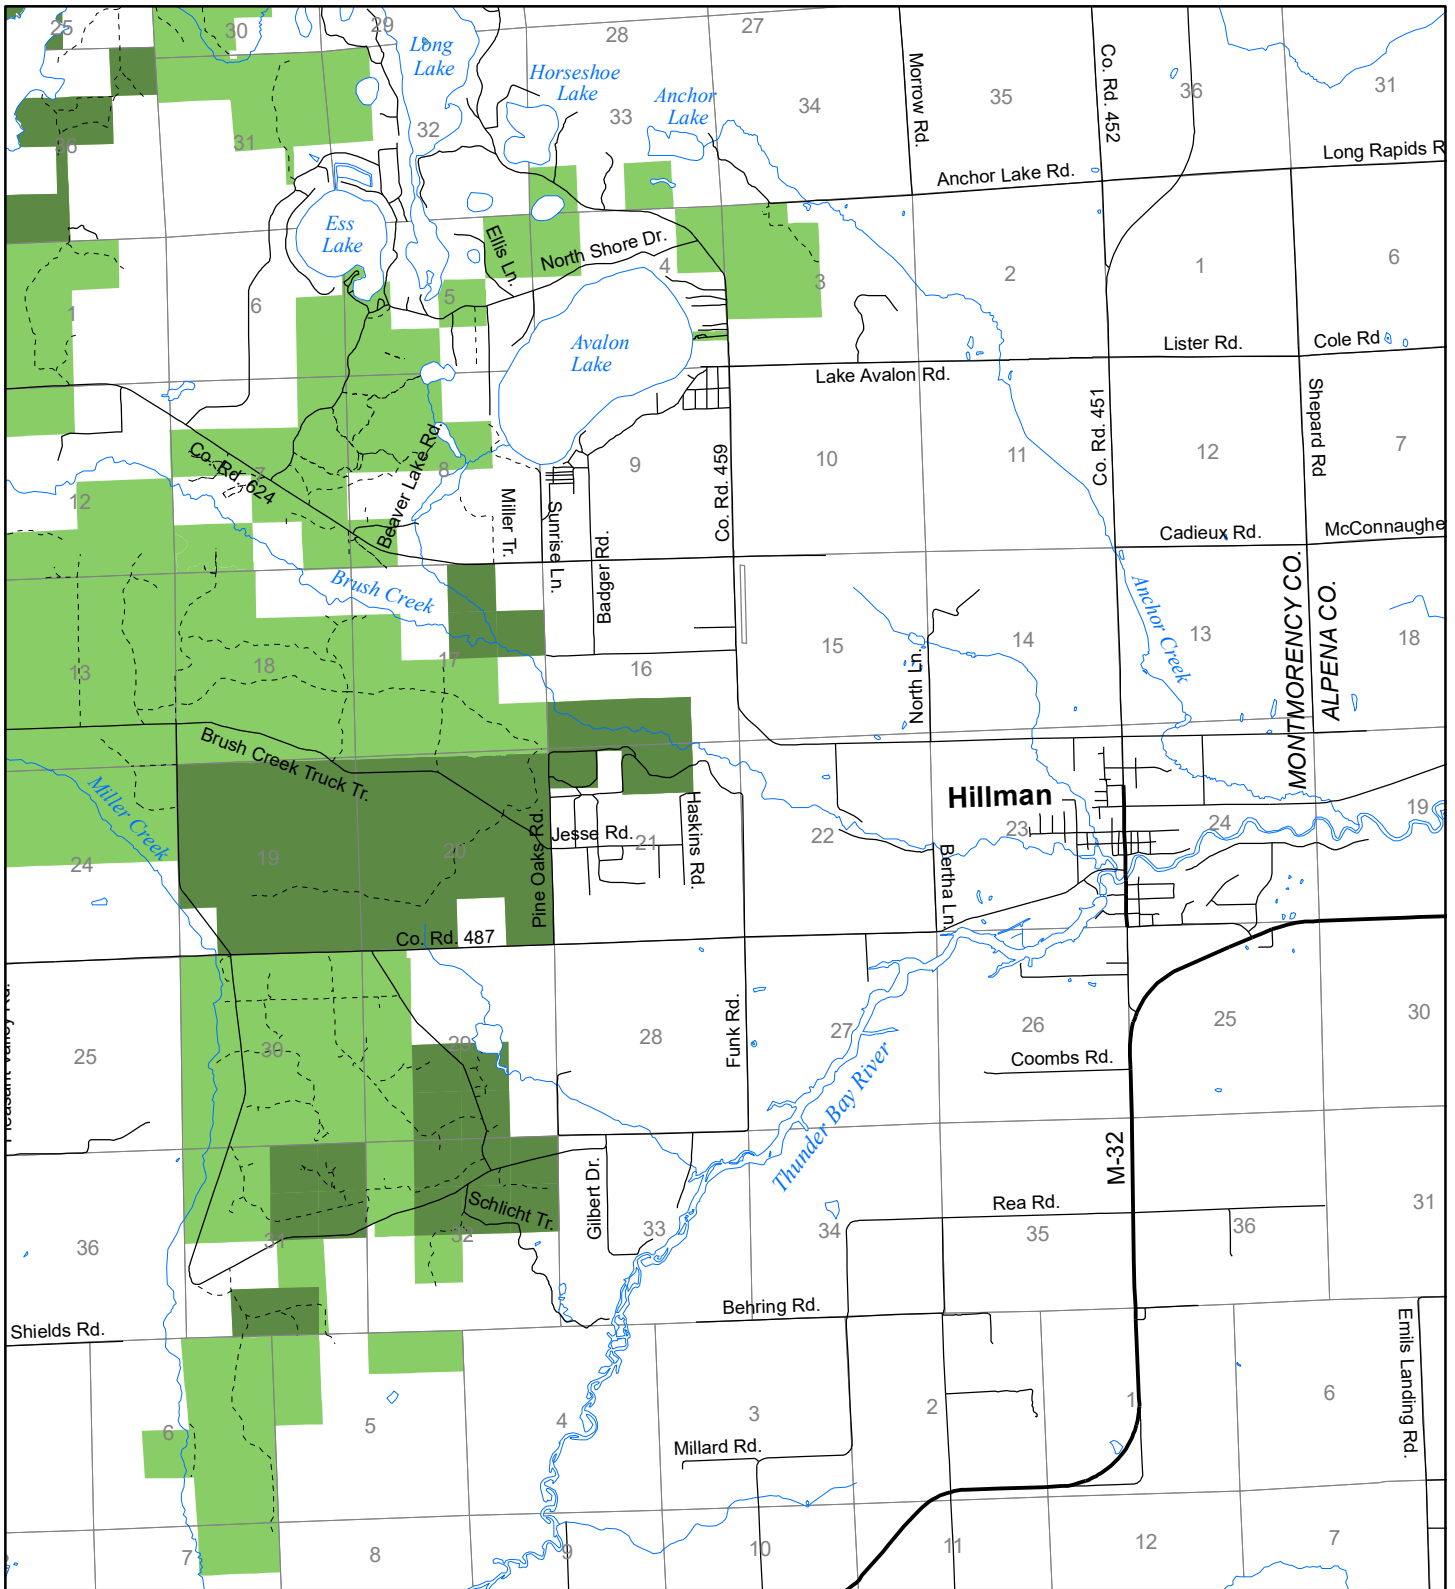

Fuelwood Collection
 Montmorency County
T31N, R04E

- State land open to fuelwood collection
- State land closed to fuelwood collection

Effective: April 1, 2017

0 N 1
 MILE
 02/16/2017