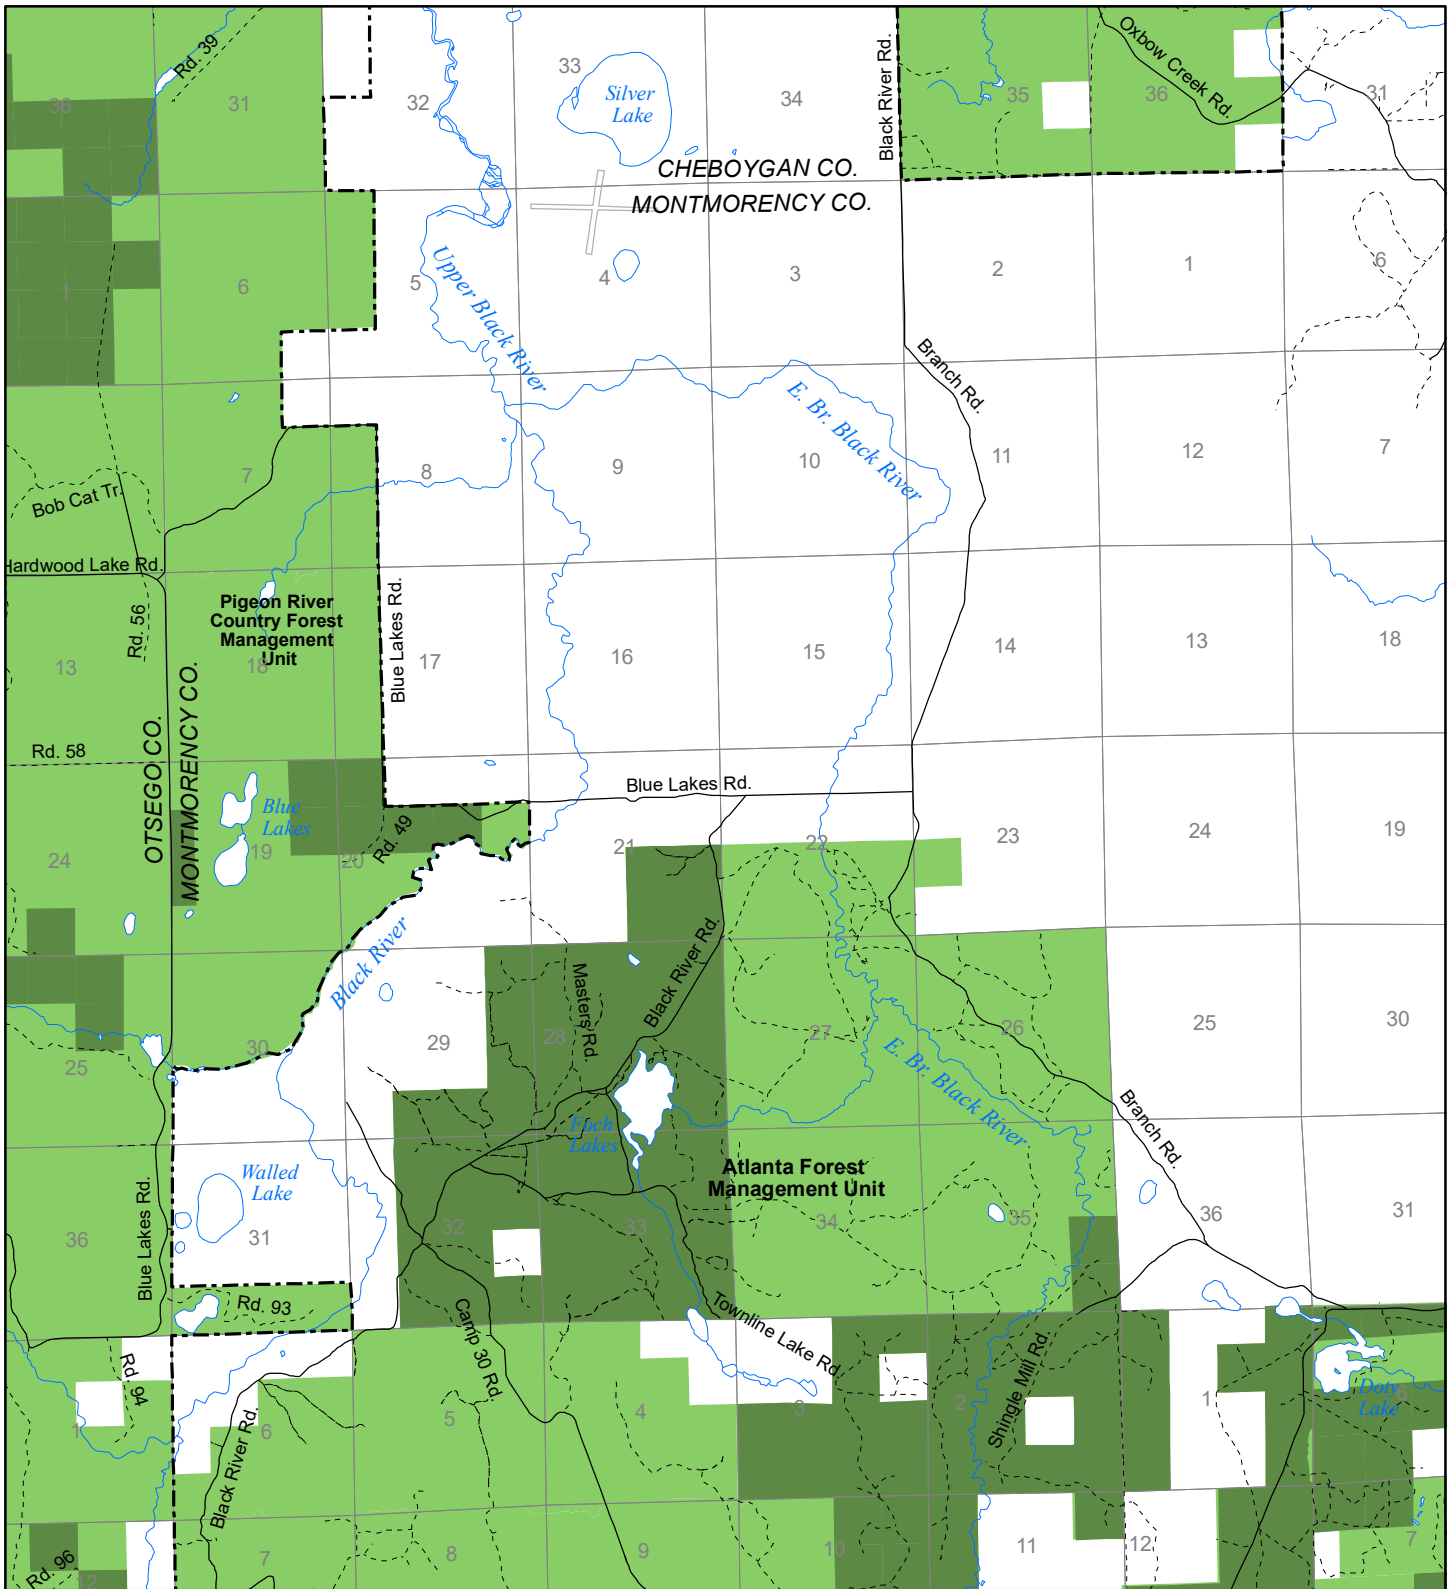

Fuelwood Collection
 Montmorency County
T32N, R01E

- State land open to fuelwood collection
- Area closed to fuelwood collection

Effective: April 1, 2017

N
 0 1
 MILE
 02/16/2017