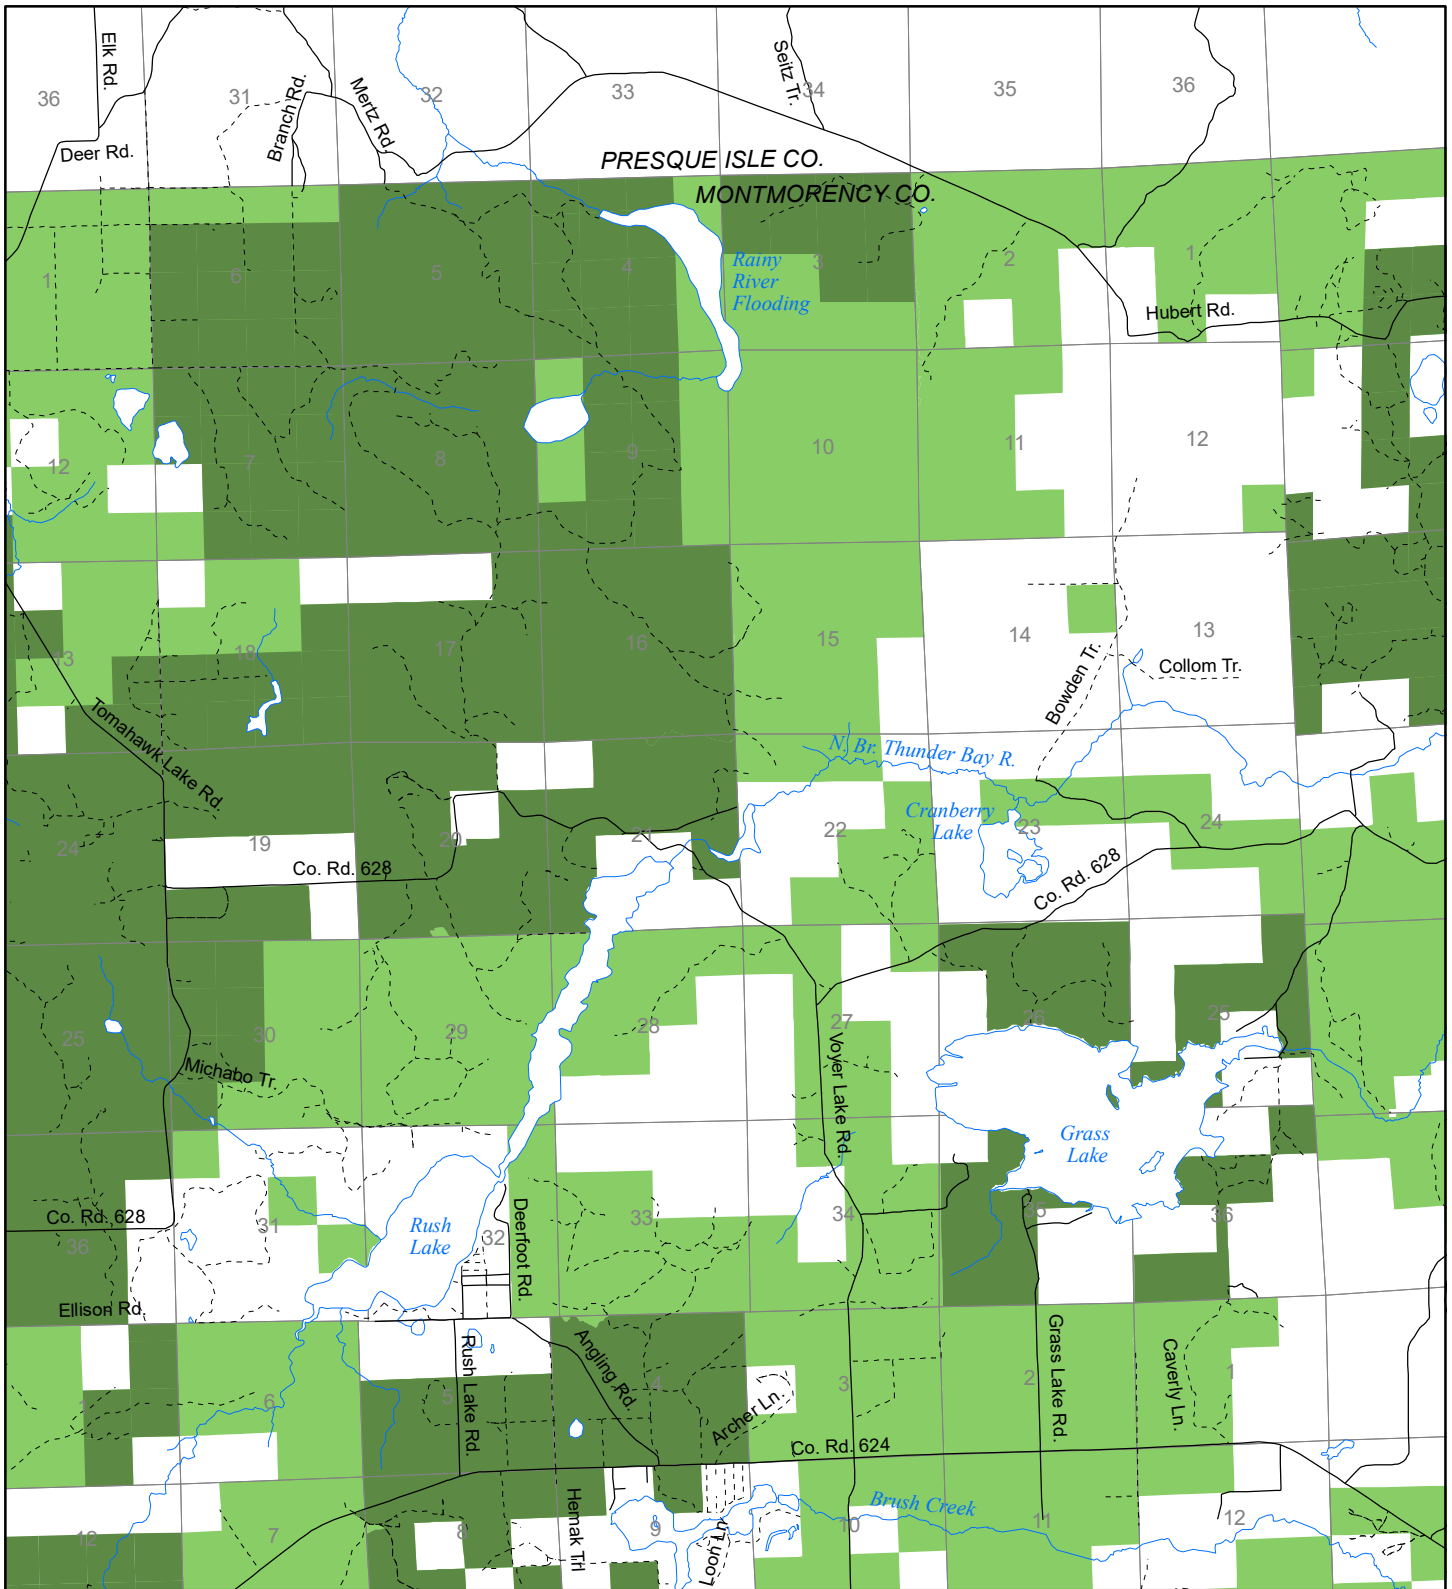

Fuelwood Collection
 Montmorency County
T32N, R03E

- State land open to fuelwood collection
- State land closed to fuelwood collection

Effective: April 1, 2017

0 1
 MILE
 02/16/2017