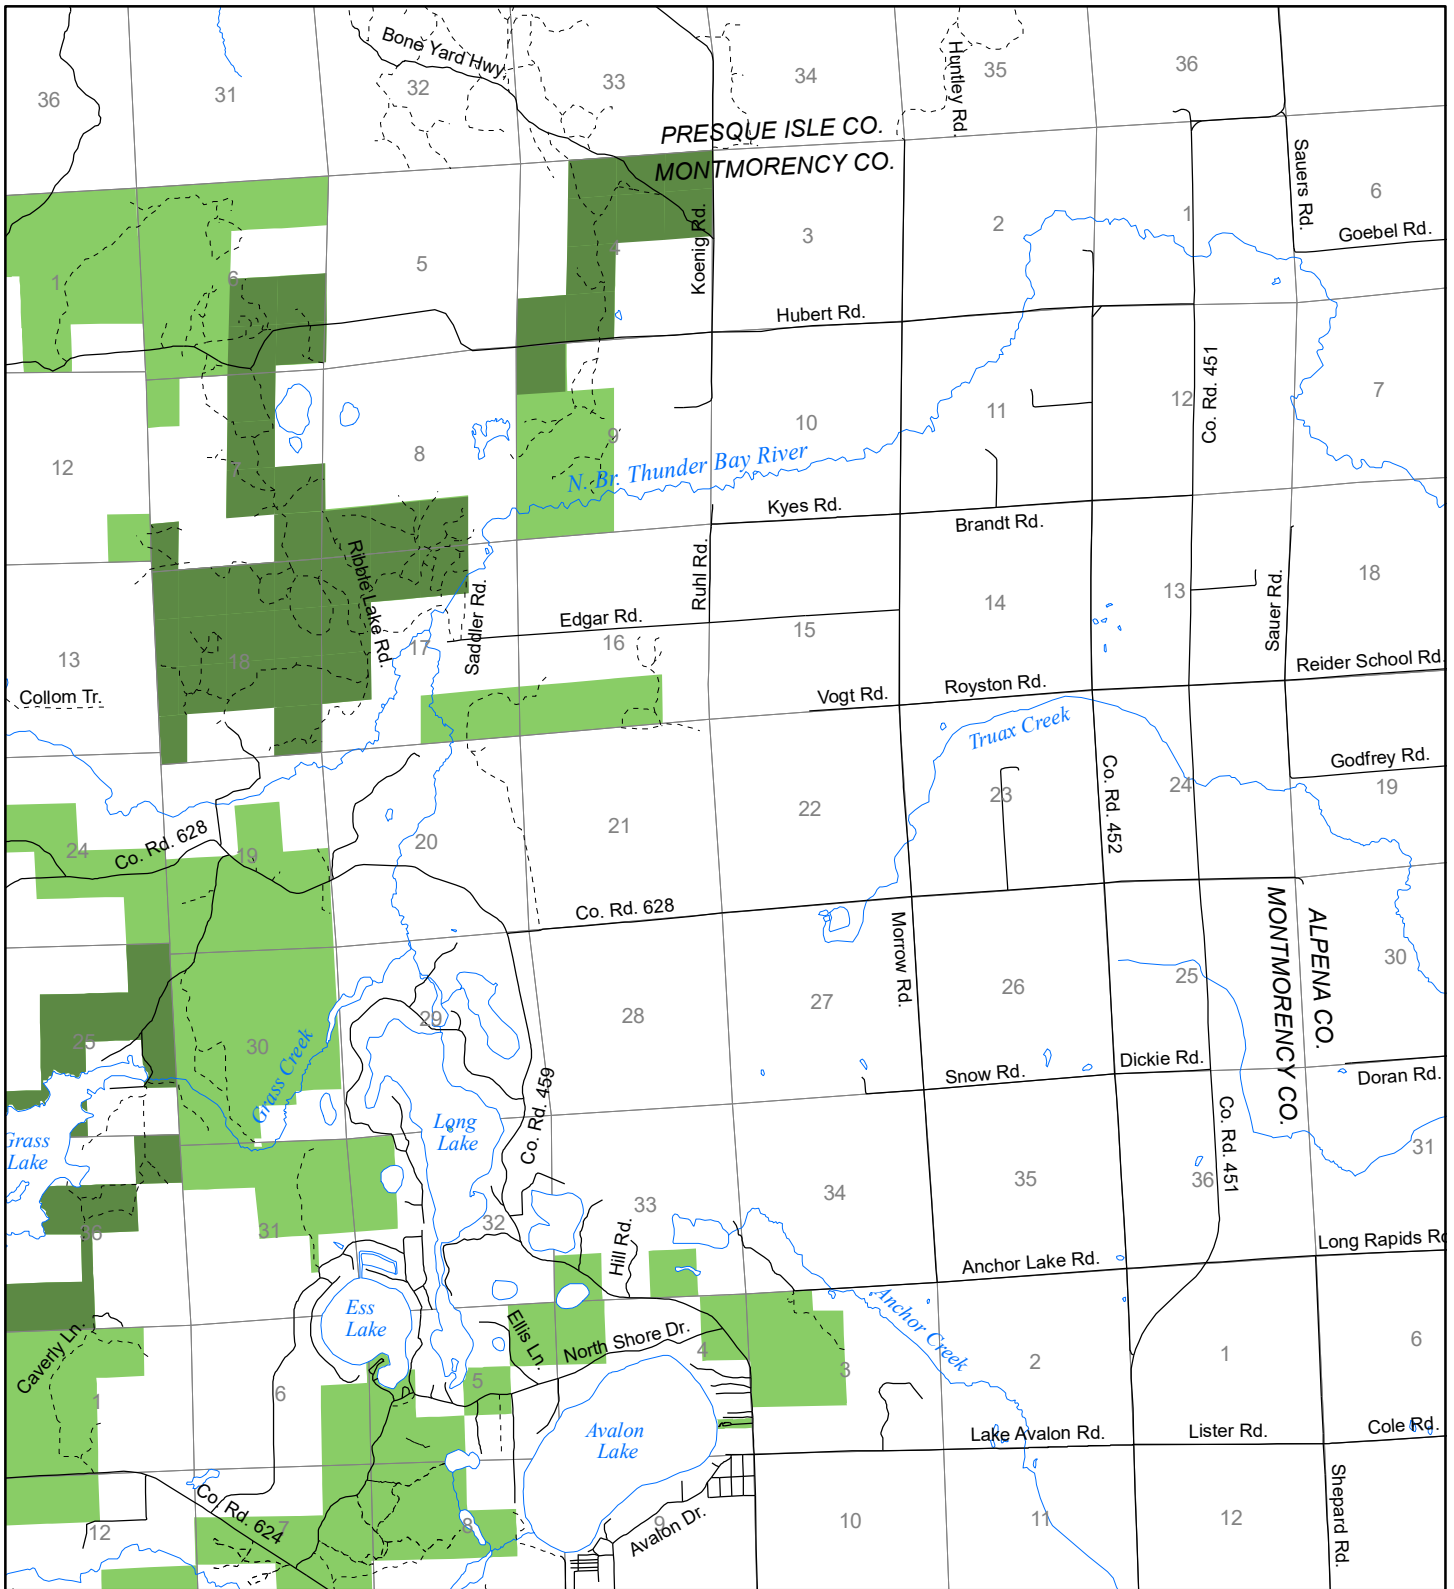

# Fuelwood Collection Montmorency County T32N, R04E

- State land open to fuelwood collection
- State land closed to fuelwood collection

Effective: April 1, 2017

0 1

MILE

02/16/2017