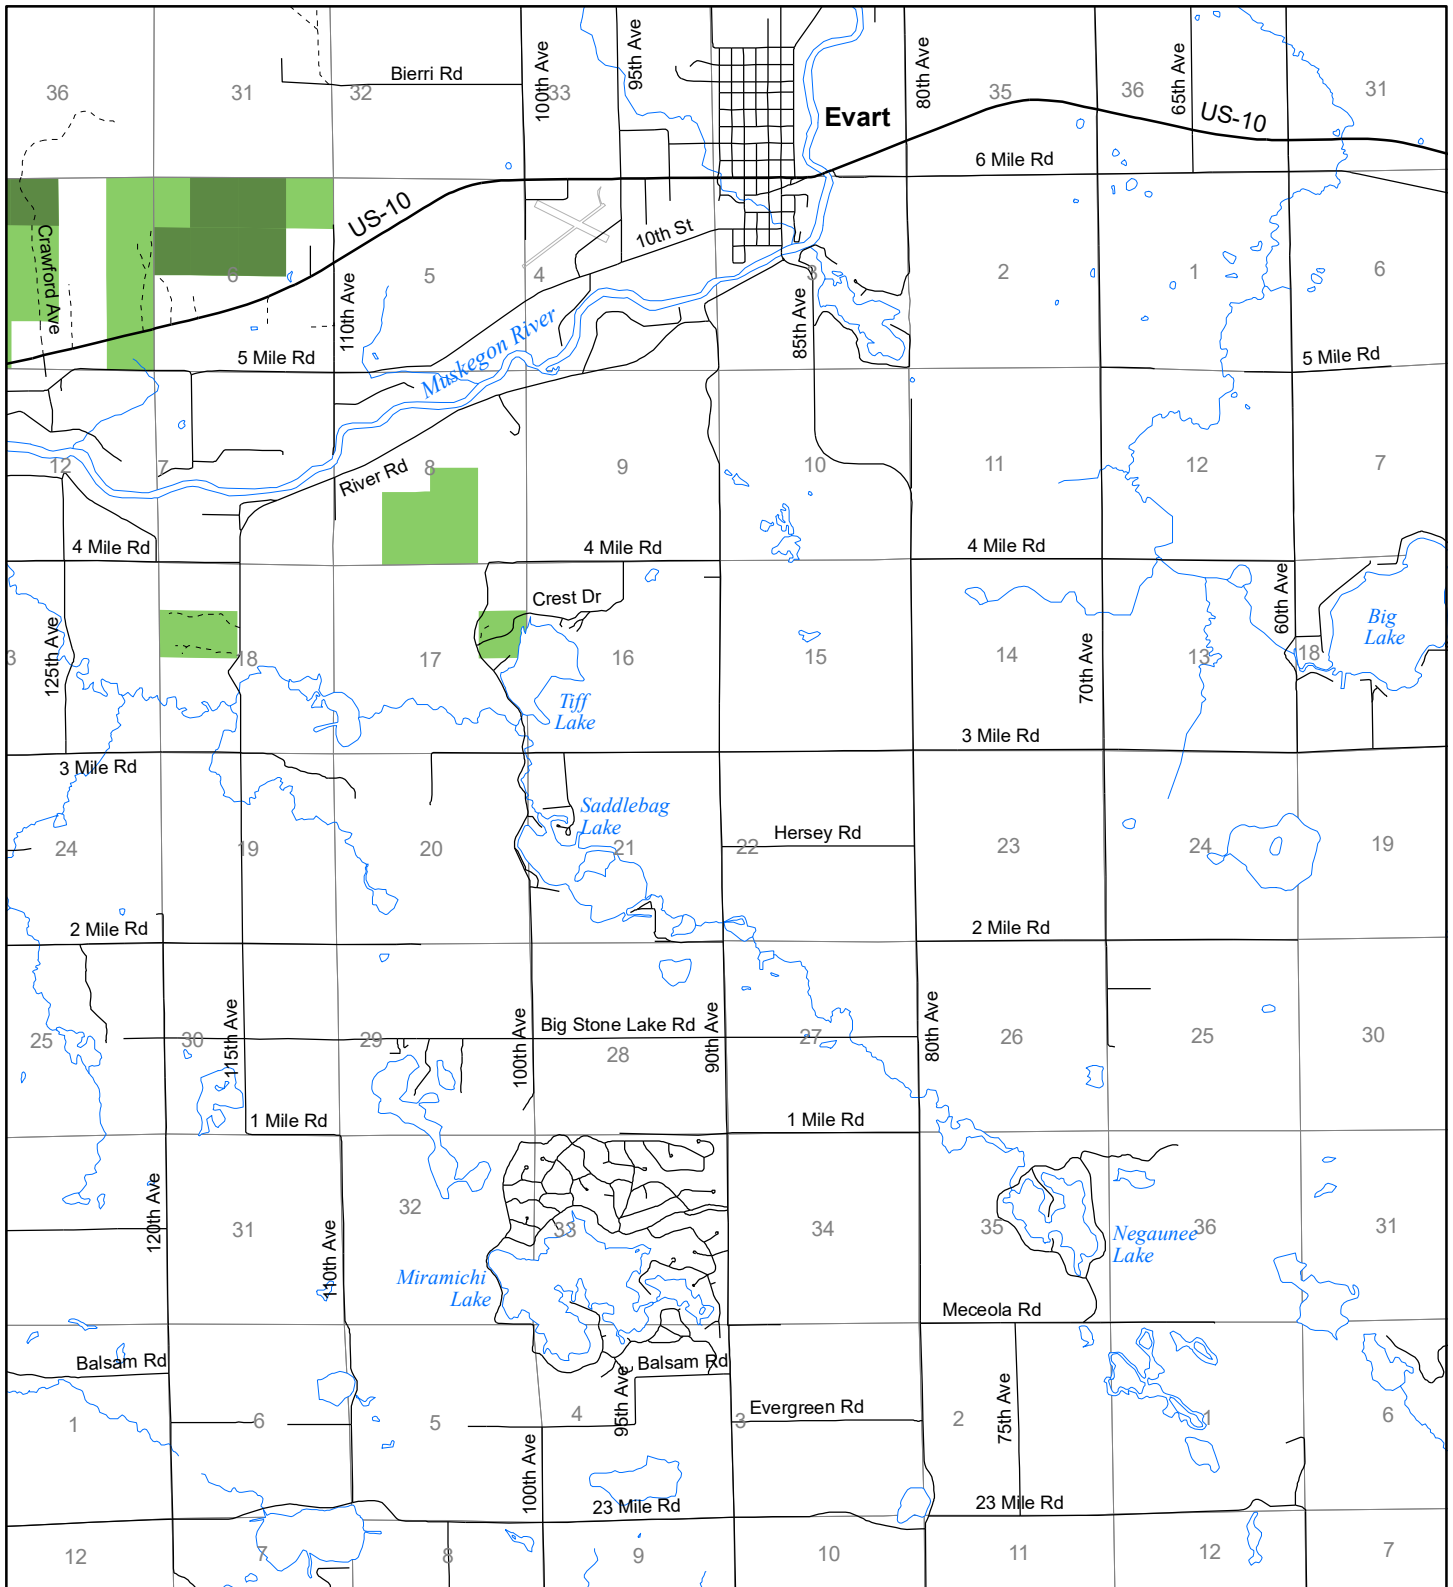

Fuelwood Collection Osceola County T17N, R08W

- State land open to fuelwood collection
- State land closed to fuelwood collection

Effective: April 1, 2017