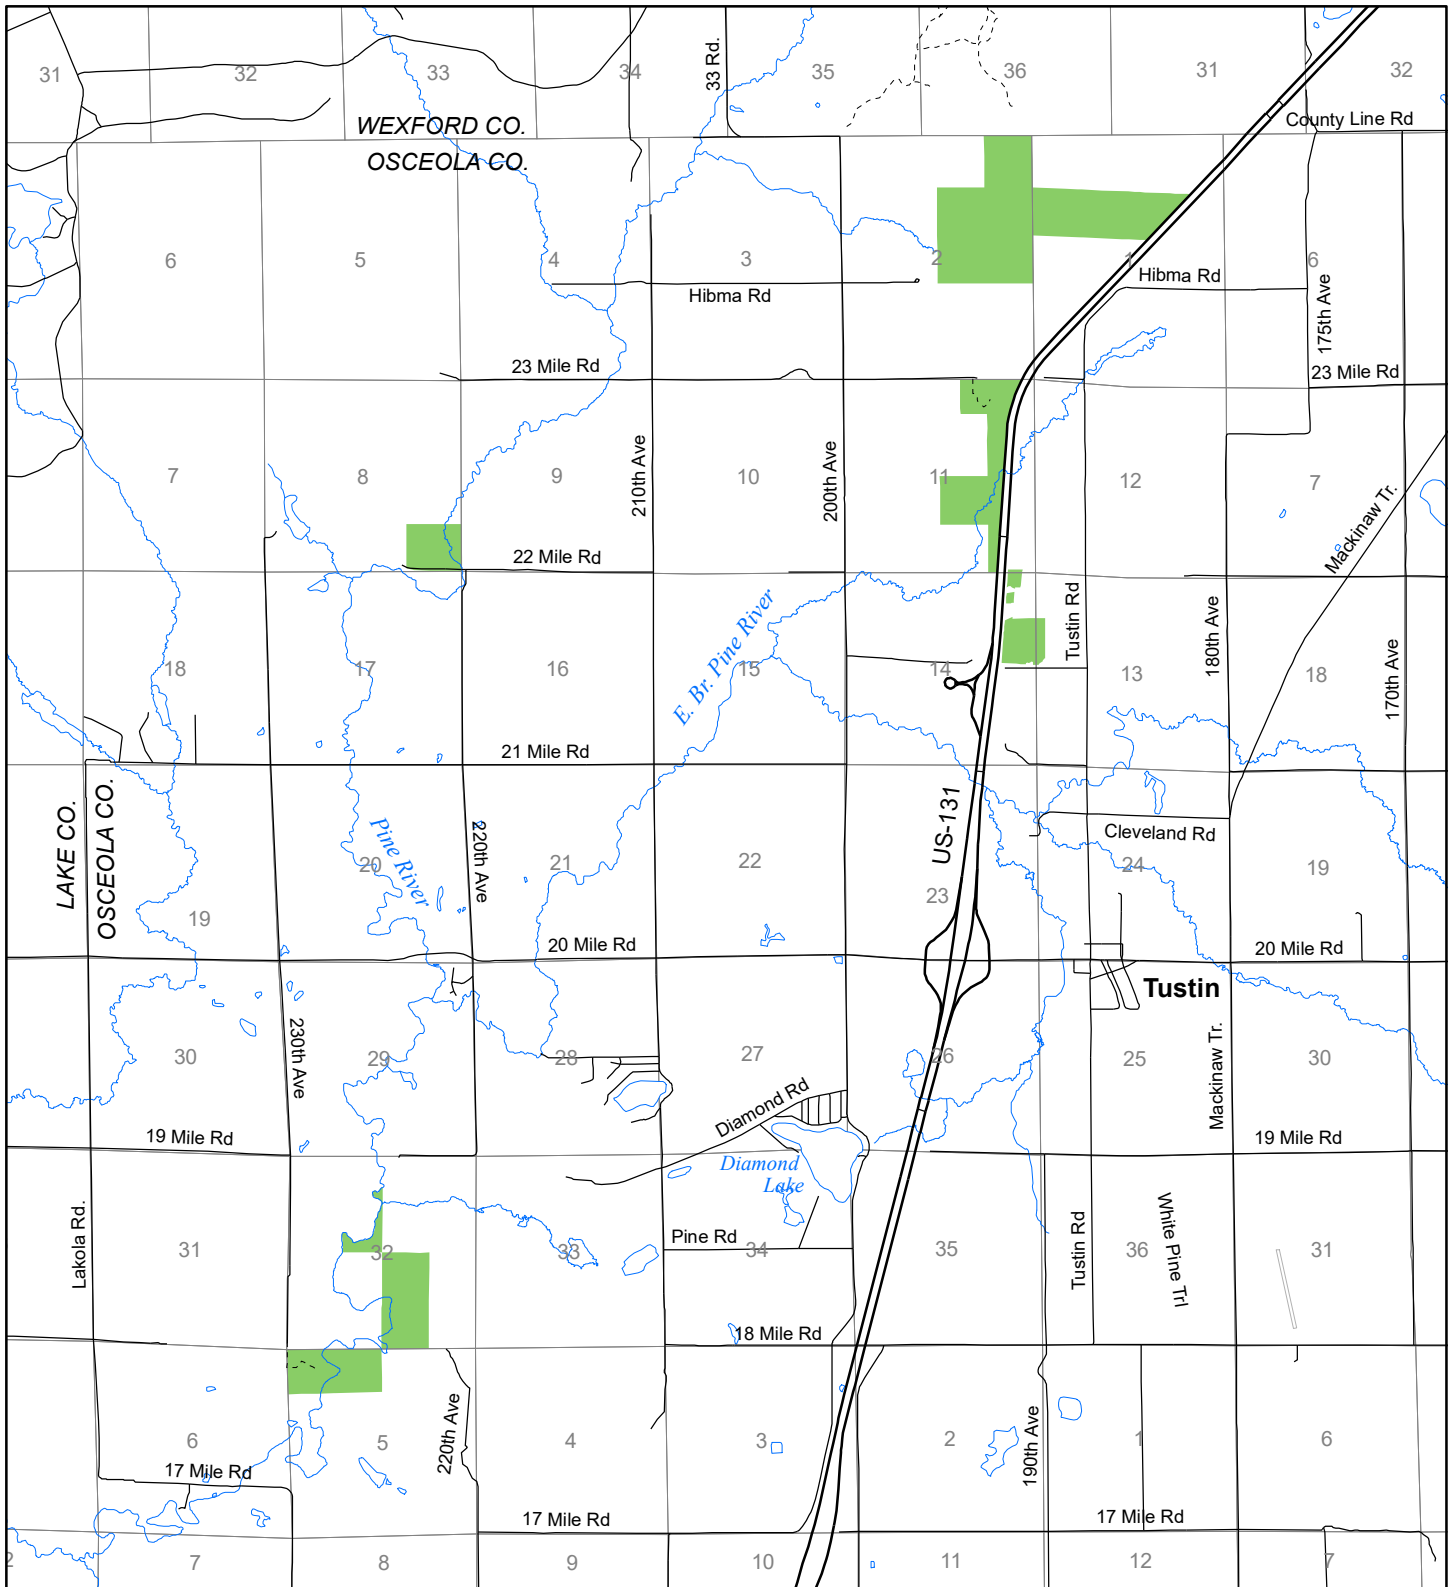

Fuelwood Collection Osceola County T20N, R10W

- State land open to fuelwood collection
- State land closed to fuelwood collection

Effective: April 1, 2017