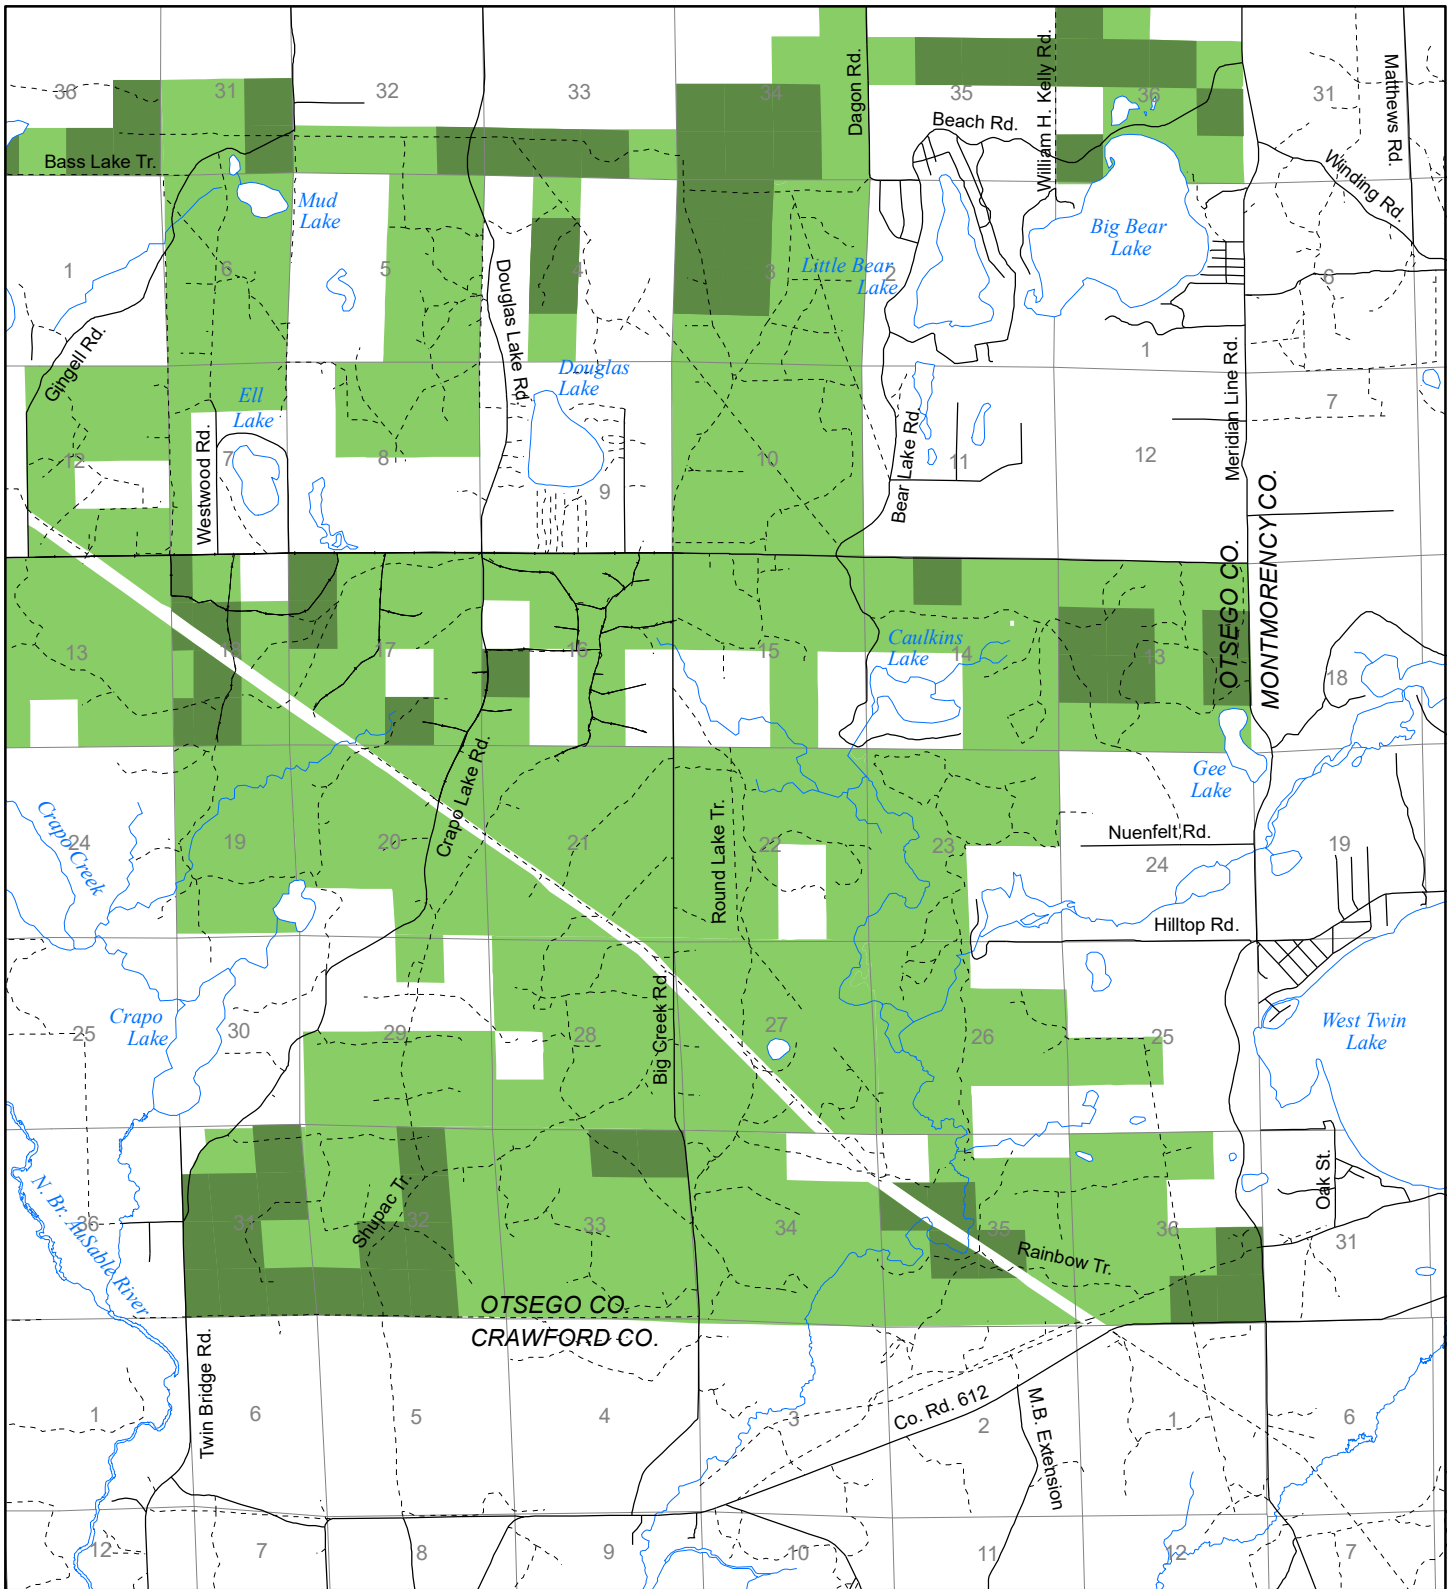

Fuelwood Collection Otsego County T29N, R01W

- State land open to fuelwood collection
- State land closed to fuelwood collection

Effective: April 1, 2017

0 1

MILE

03/09/2017