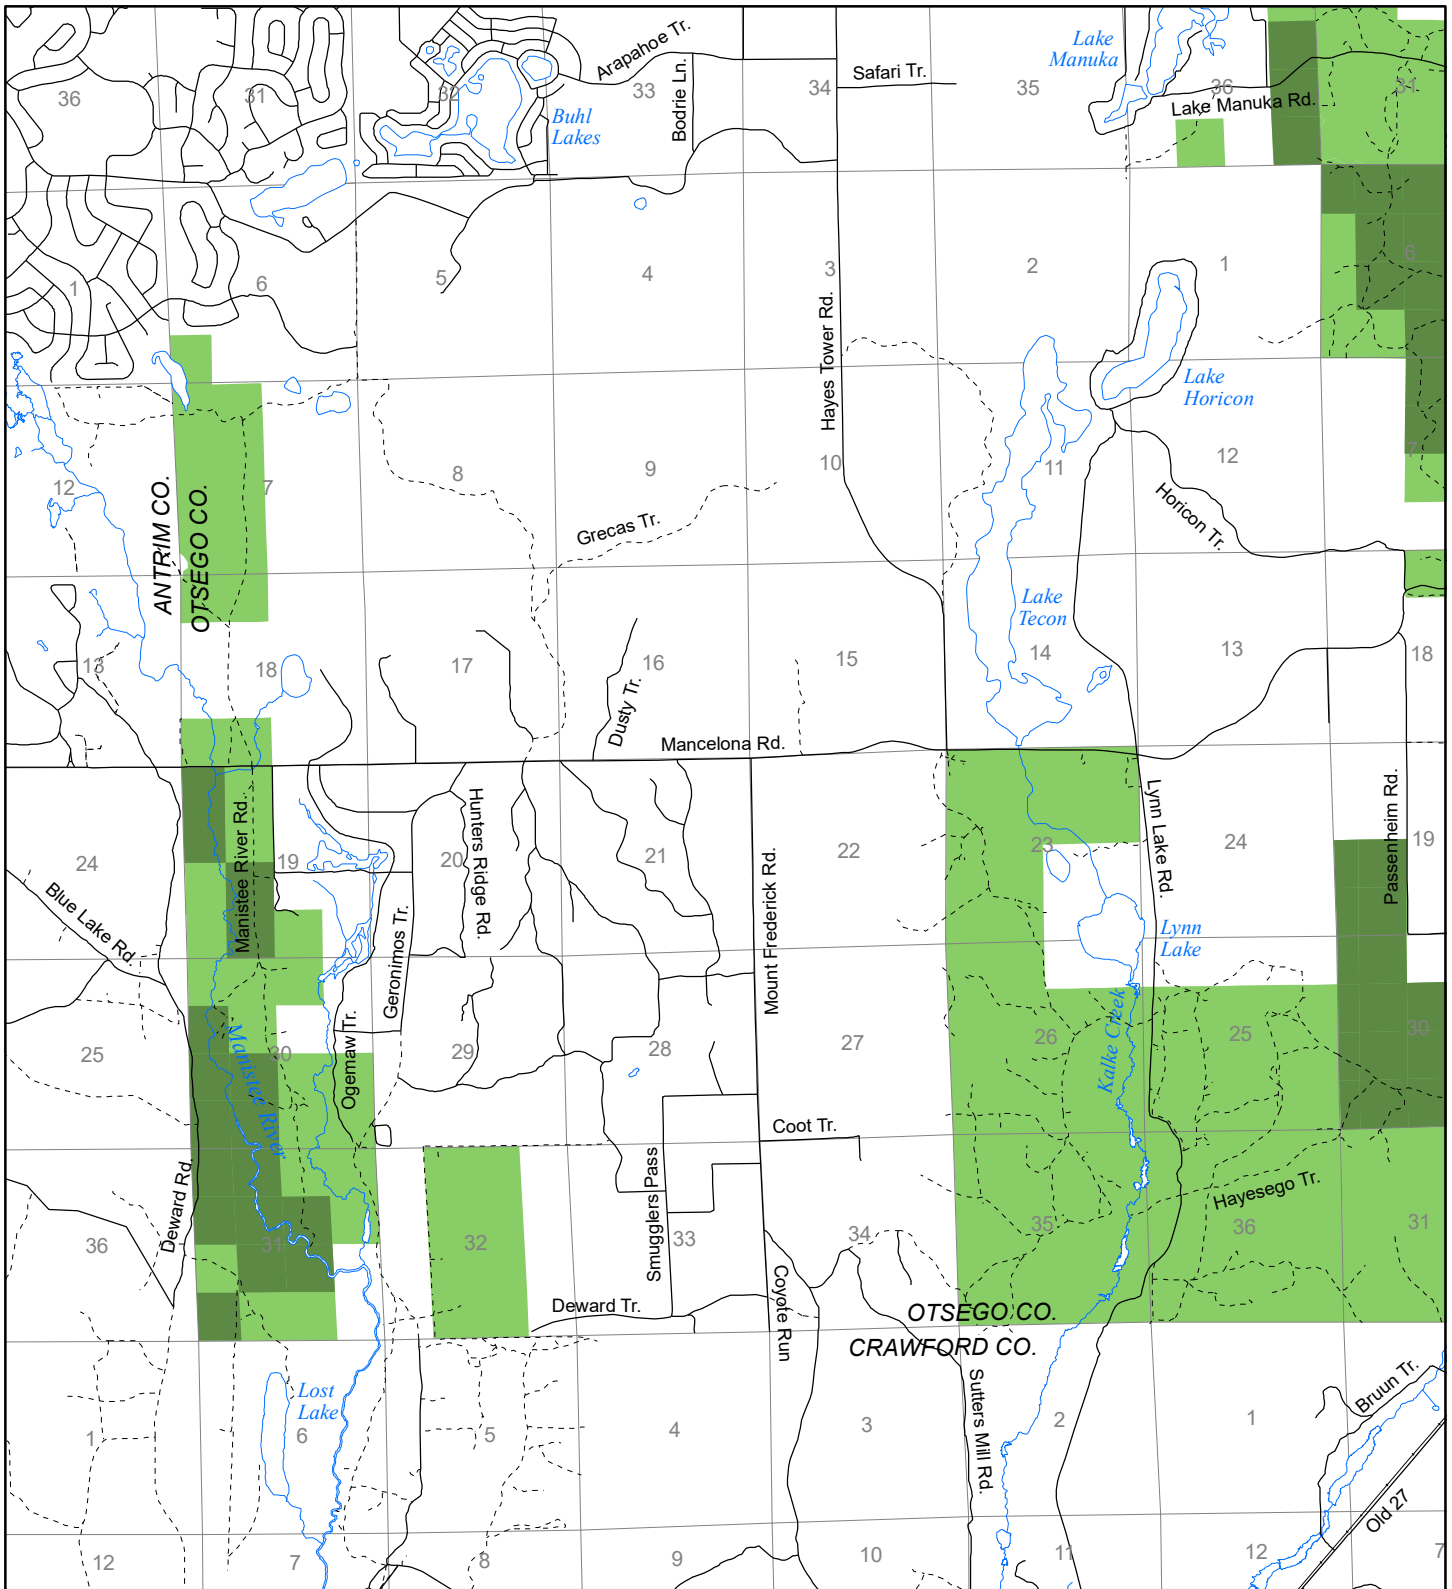

# Fuelwood Collection Otsego County T29N, R04W

- State land open to fuelwood collection
- State land closed to fuelwood collection

Effective: April 1, 2017