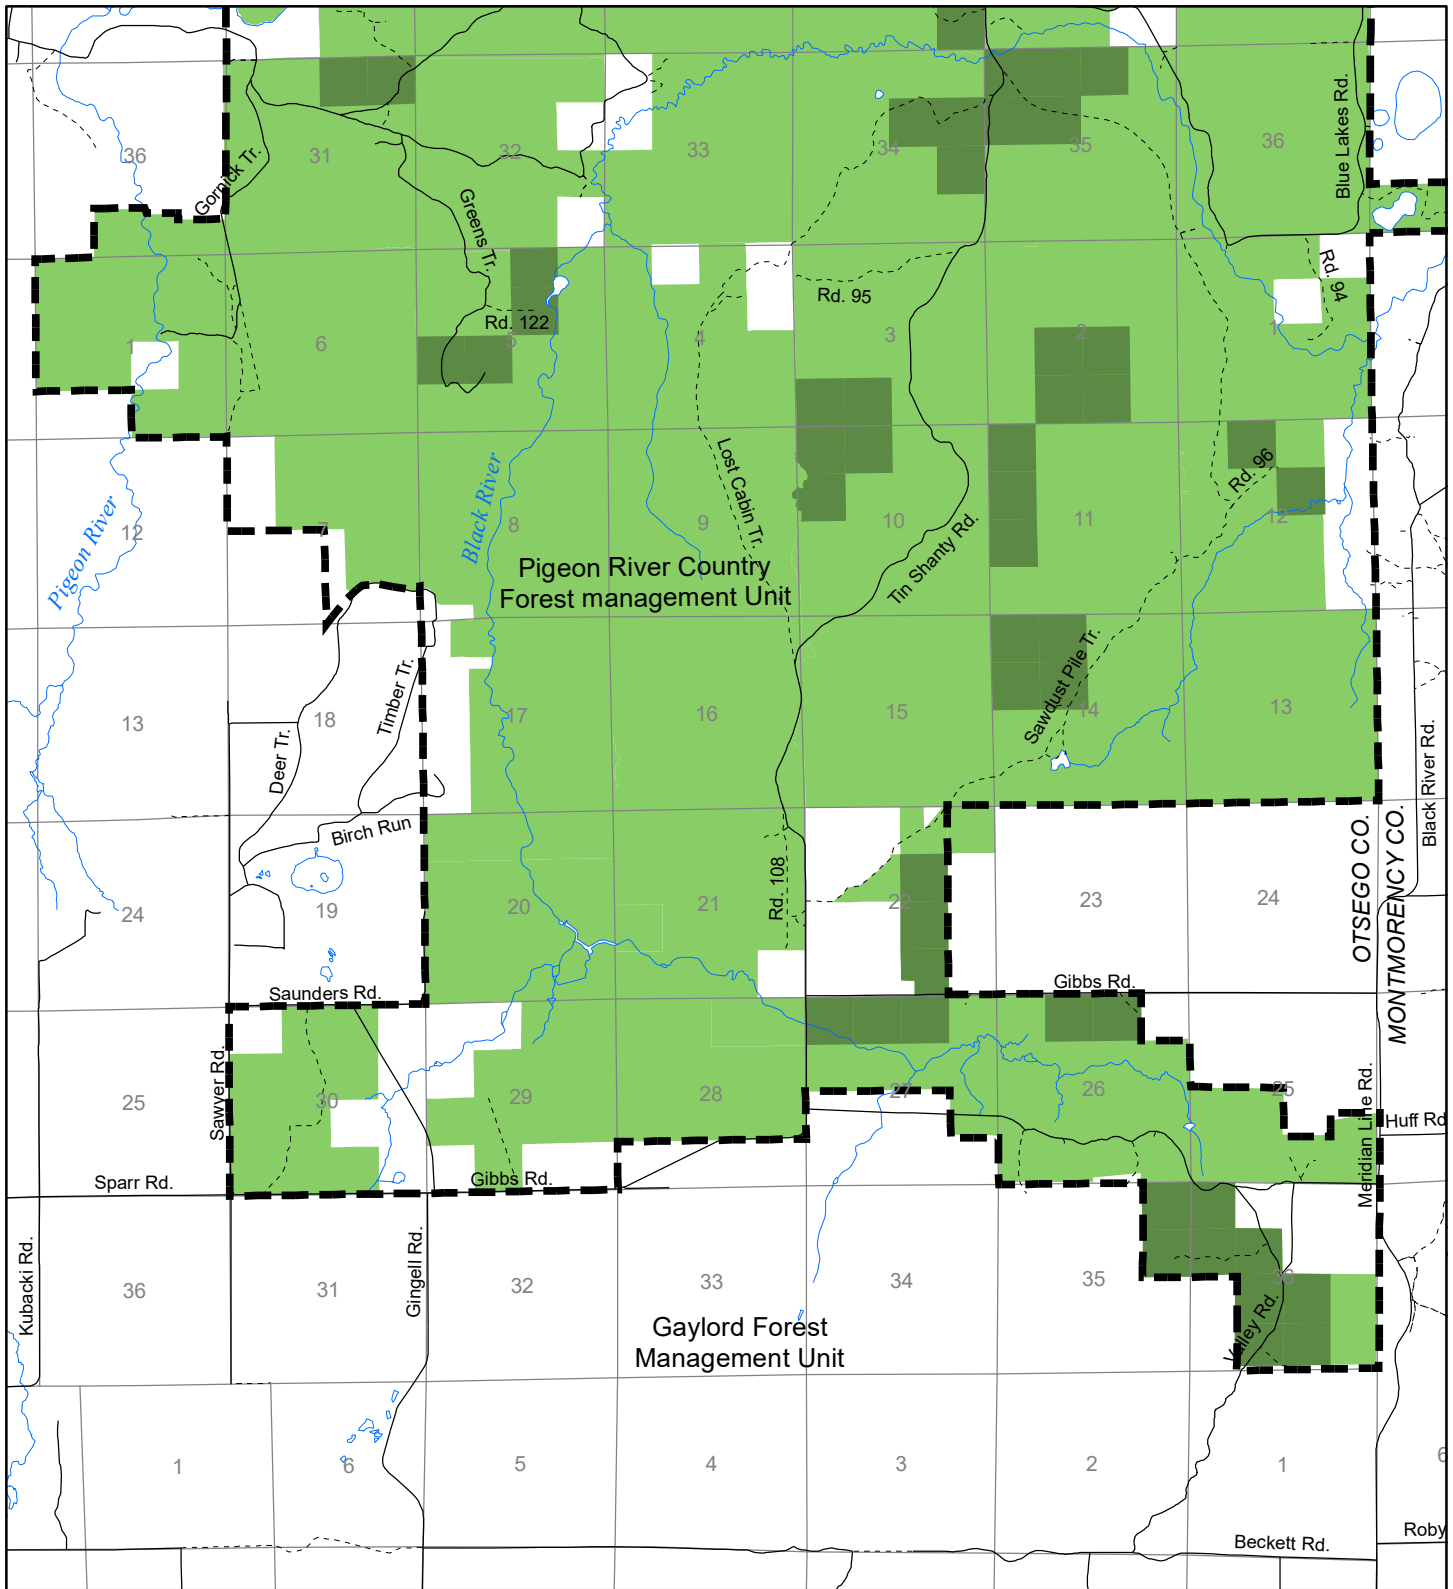

Fuelwood Collection  
 Otsego County  
**T31N, R01W**

- State land open to fuelwood collection
- State land closed to fuelwood collection

Effective: April 1, 2017

0 N 1  
 MILE  
 02/10/2017