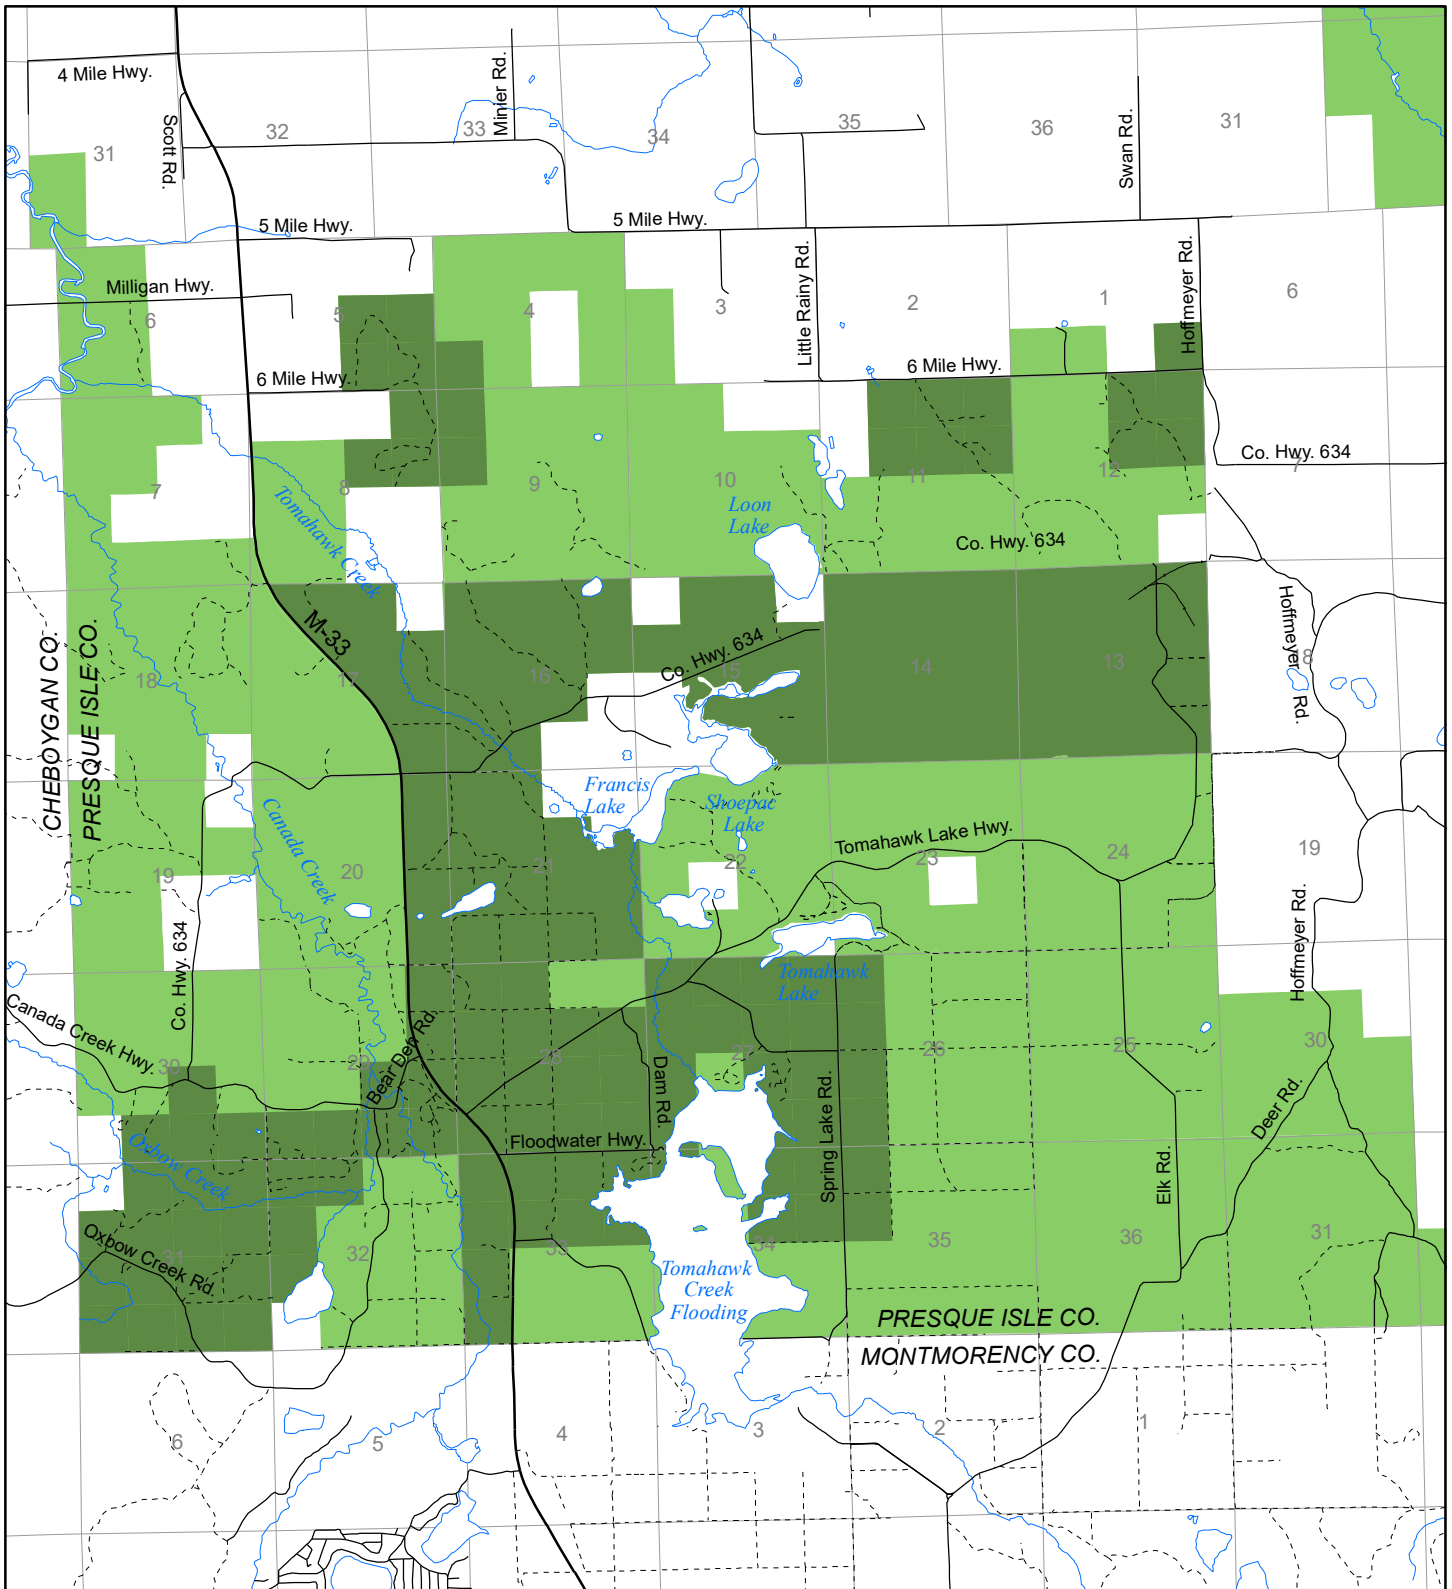

Fuelwood Collection  
 Presque Isle County  
**T33N, R02E**

- State land open to fuelwood collection
- State land closed to fuelwood collection

Effective: April 1, 2017

N  
 0 1  
 MILE  
 02/16/2017