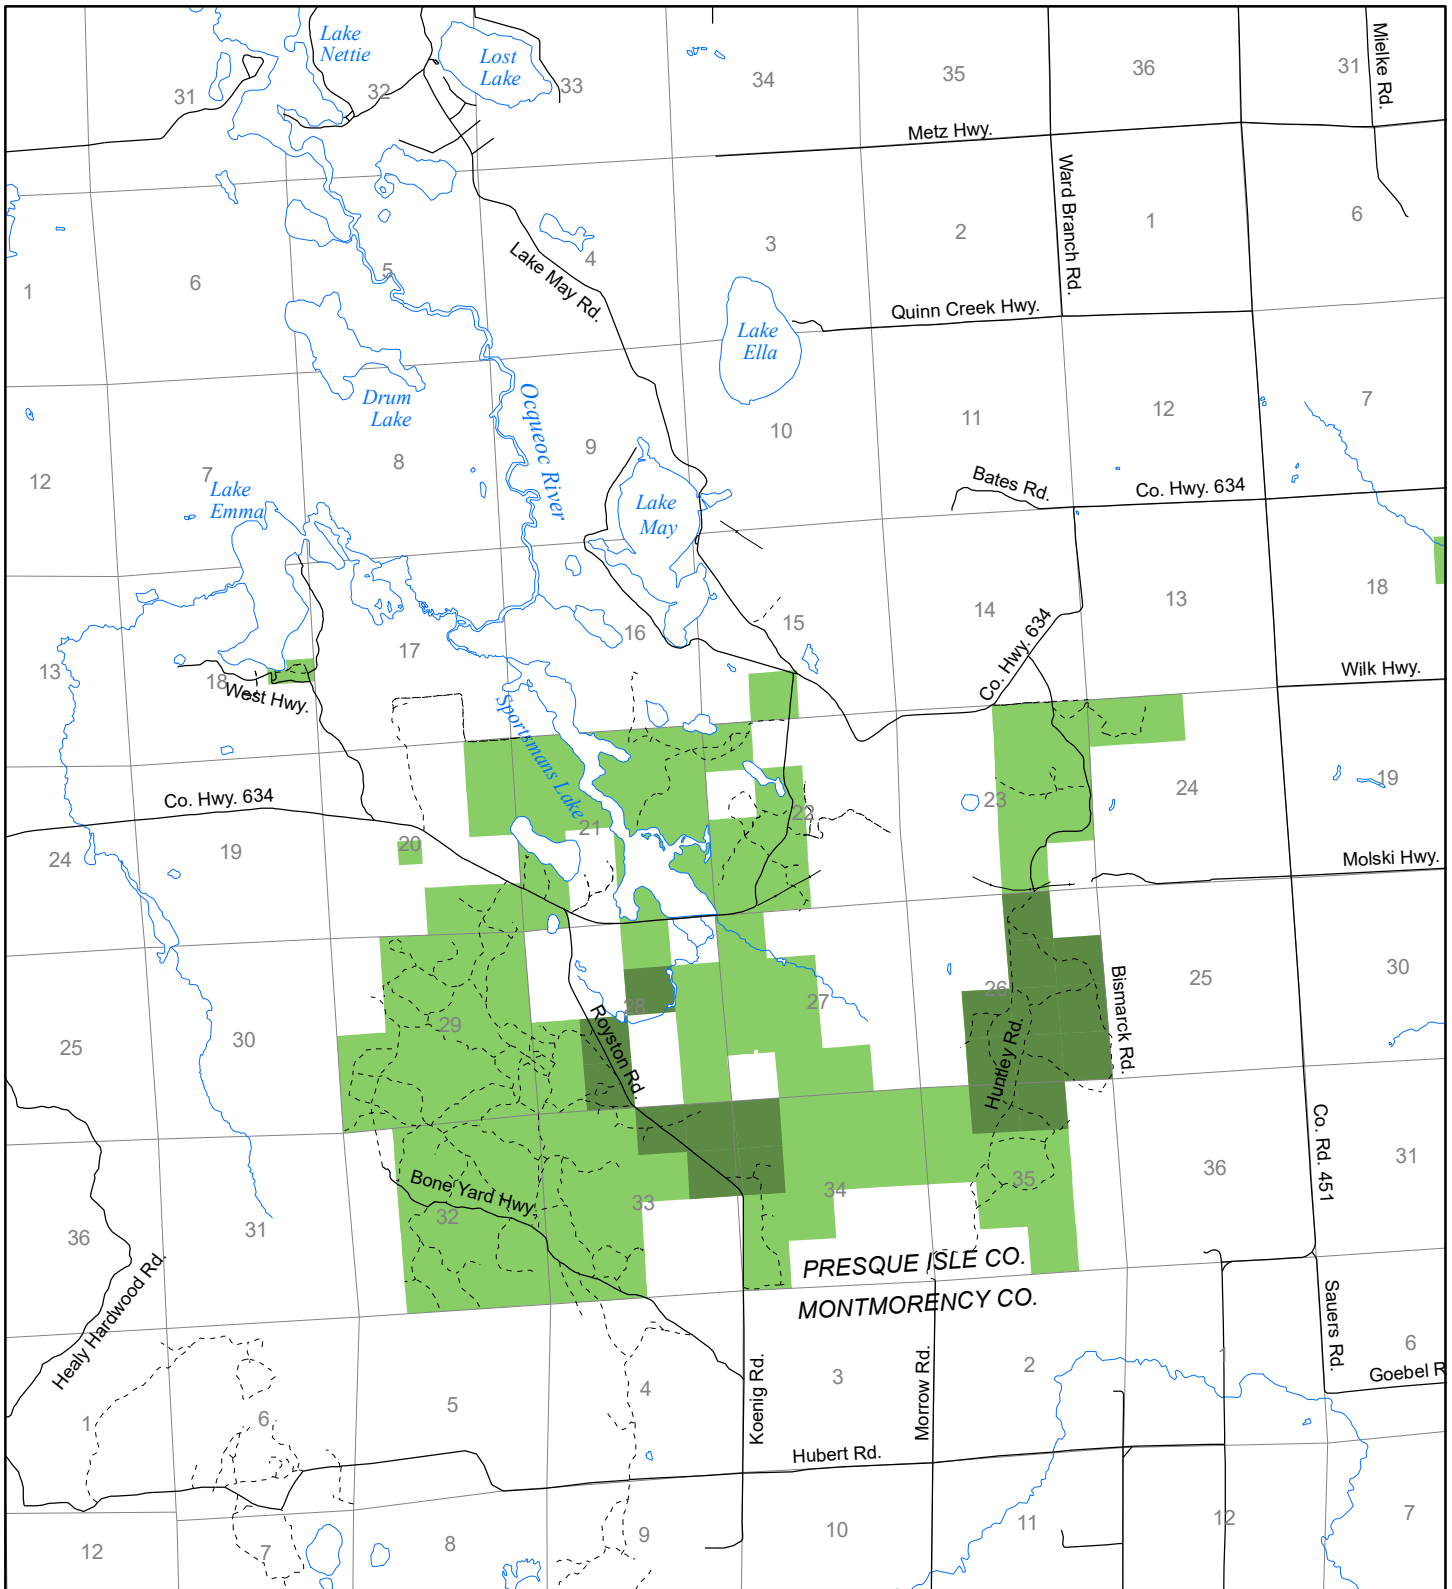

Fuelwood Collection  
 Presque Isle County  
**T33N, R04E**

- State land open to fuelwood collection
- State land closed to fuelwood collection

Effective: April 1, 2017

0 N 1  
 MILE  
 02/16/2017