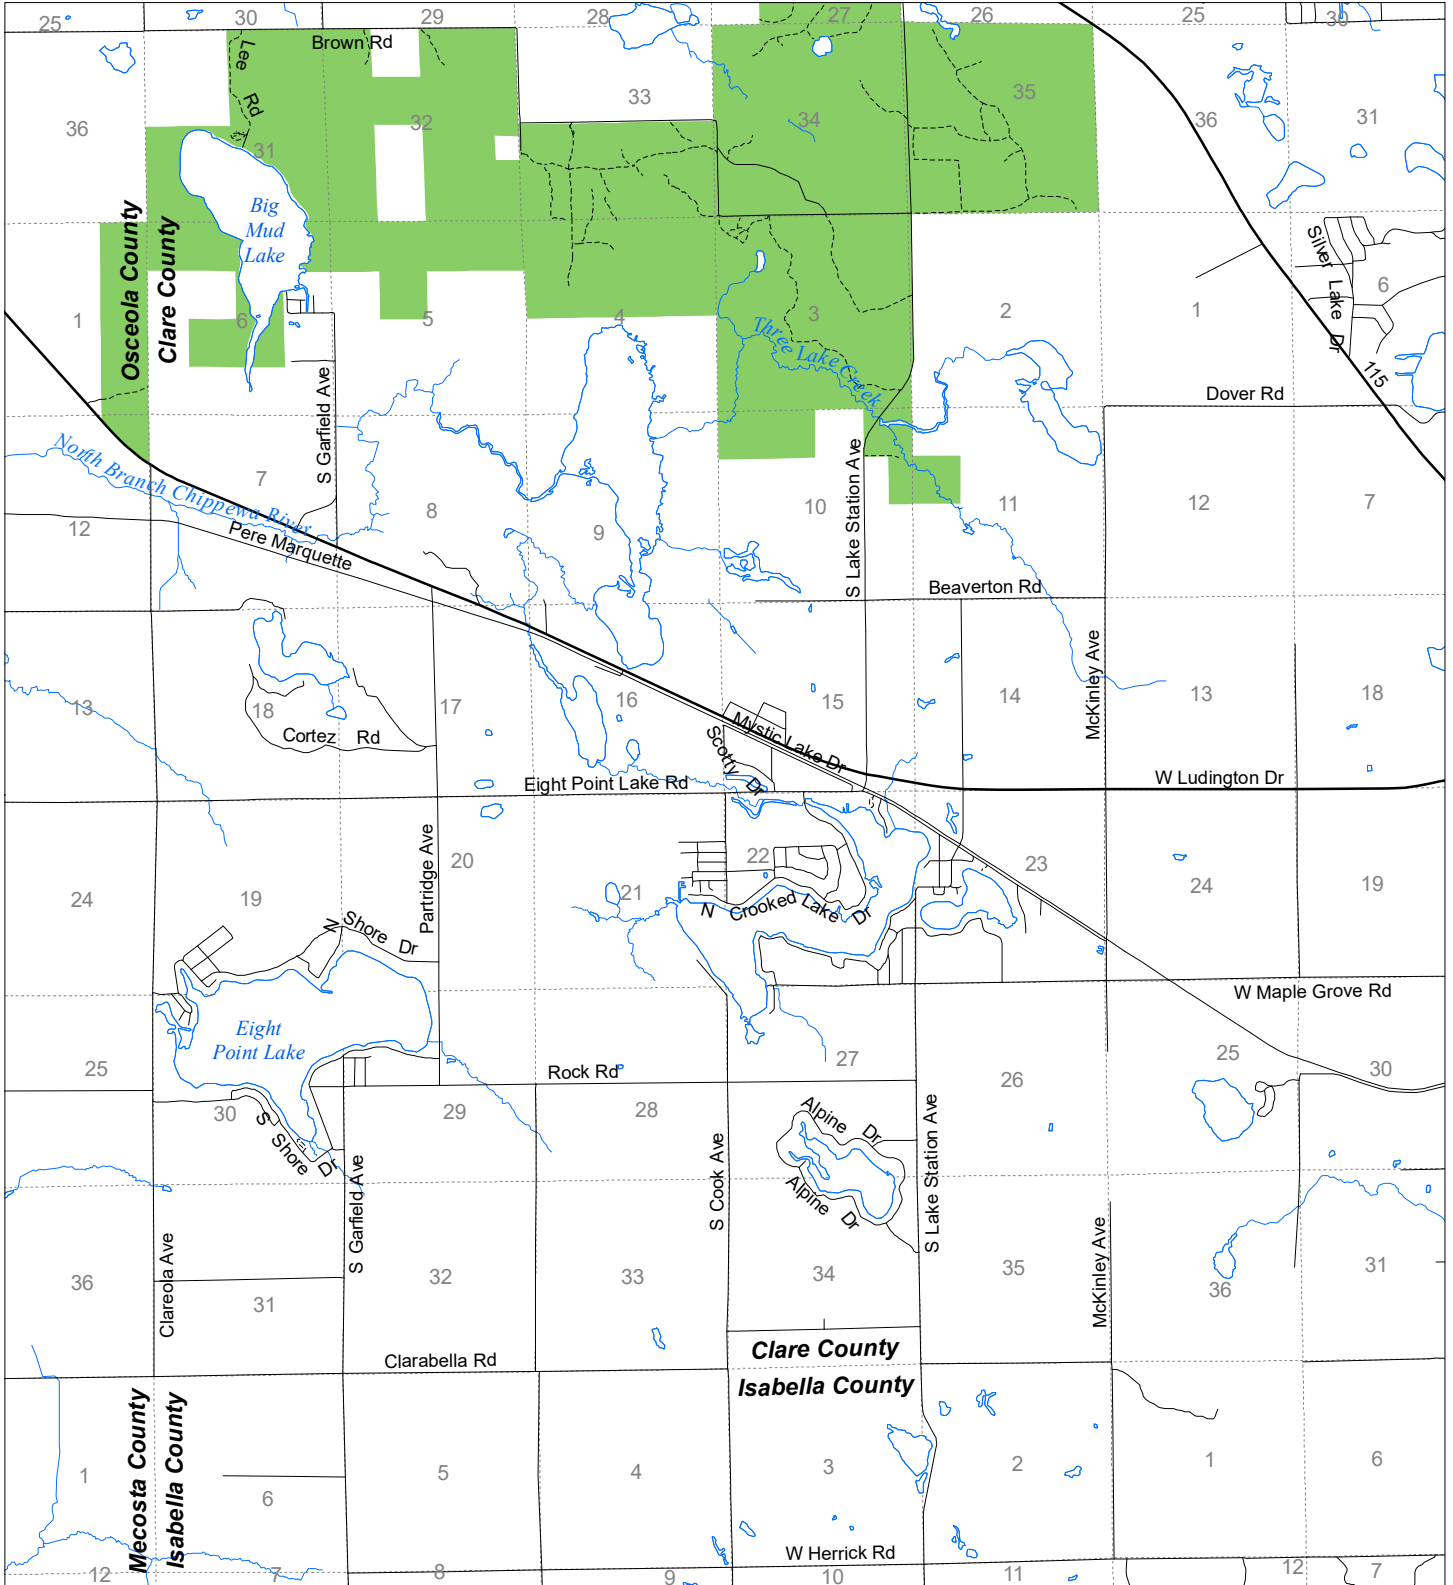

Fuelwood Collection Clare County T17N,R06W

- State land open to fuelwood collection
- State land closed to fuelwood collection

Effective: April 1, 2019