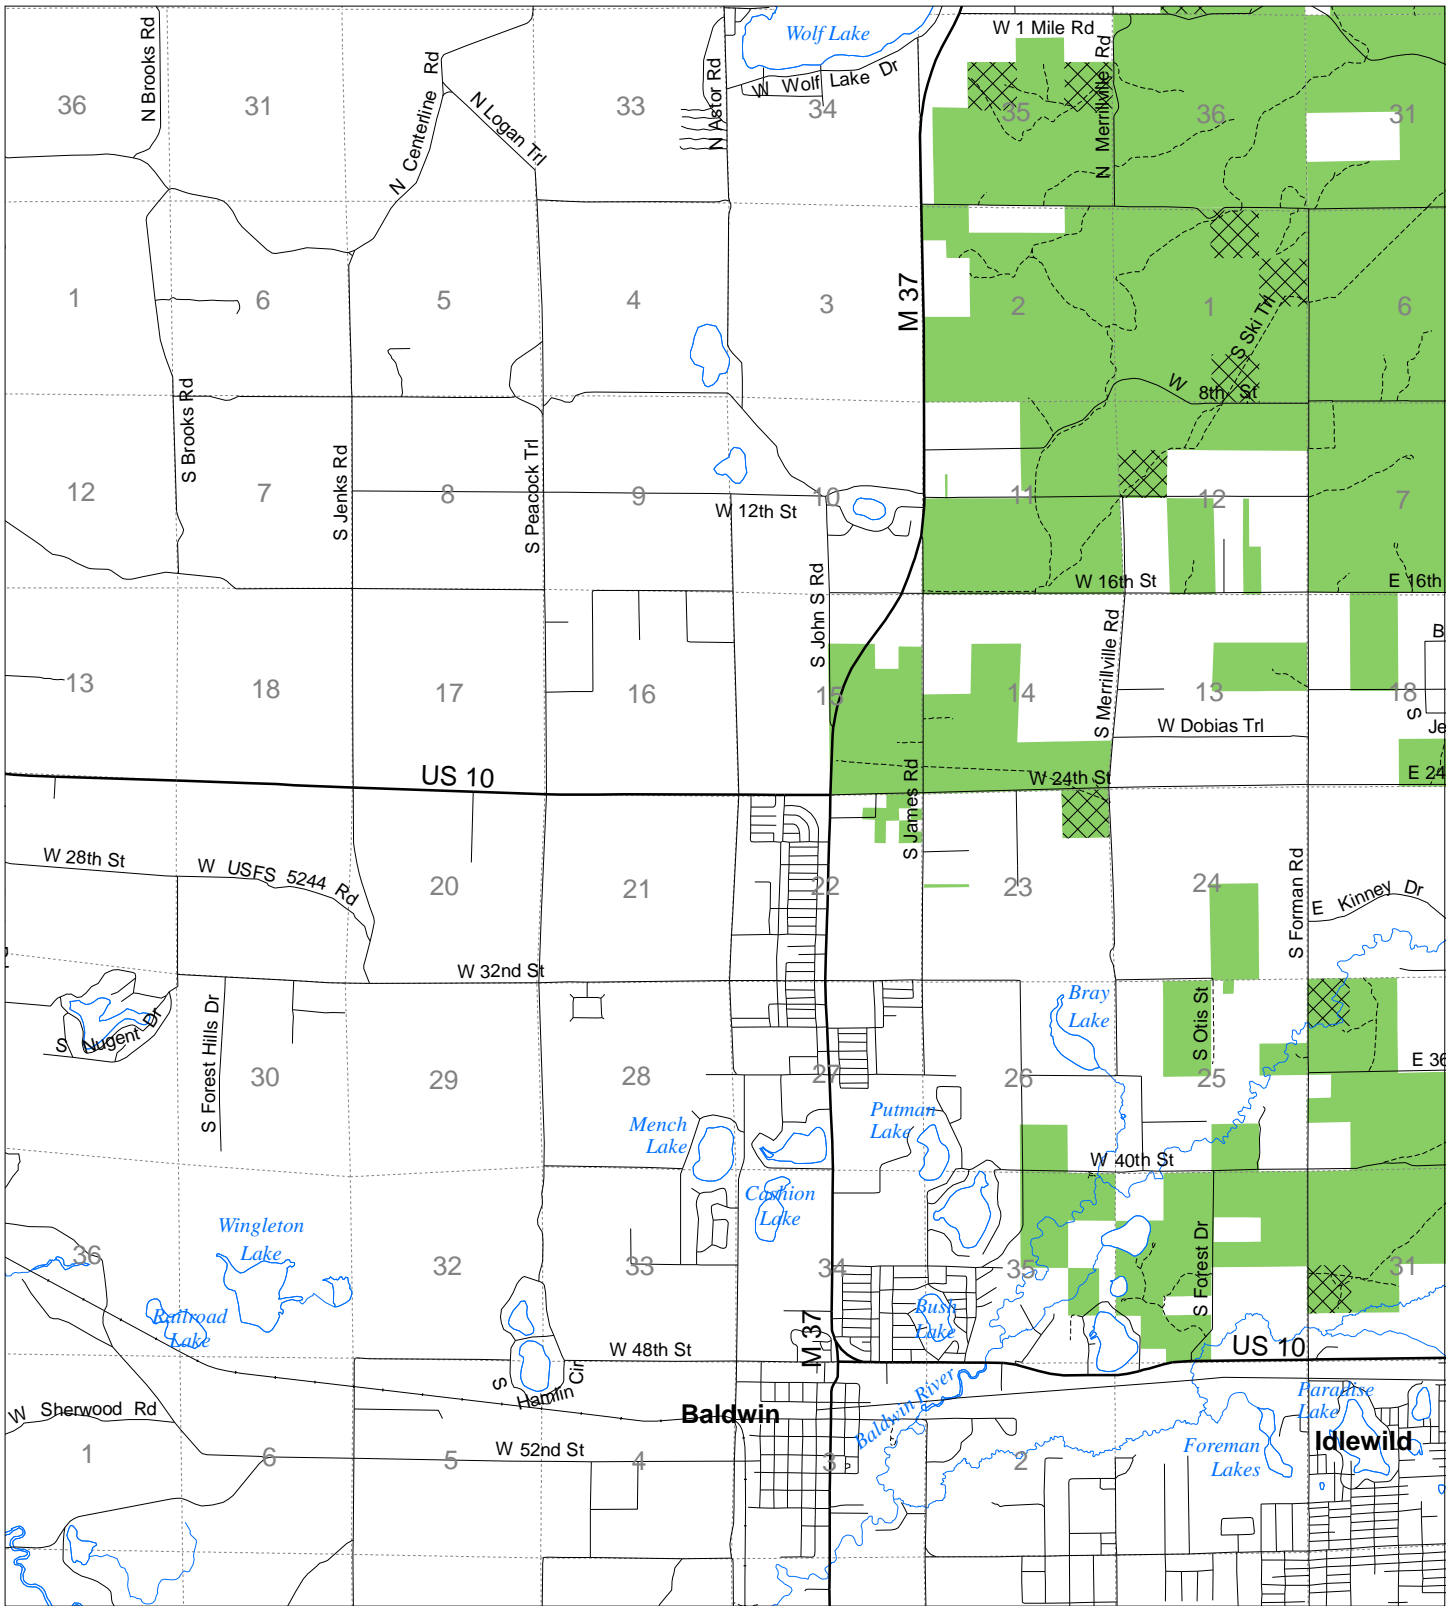

# Fuelwood Collection Lake County T18N, R13W

- State land open to fuelwood collection
- State land closed to fuelwood collection

Effective: April 1, 2019