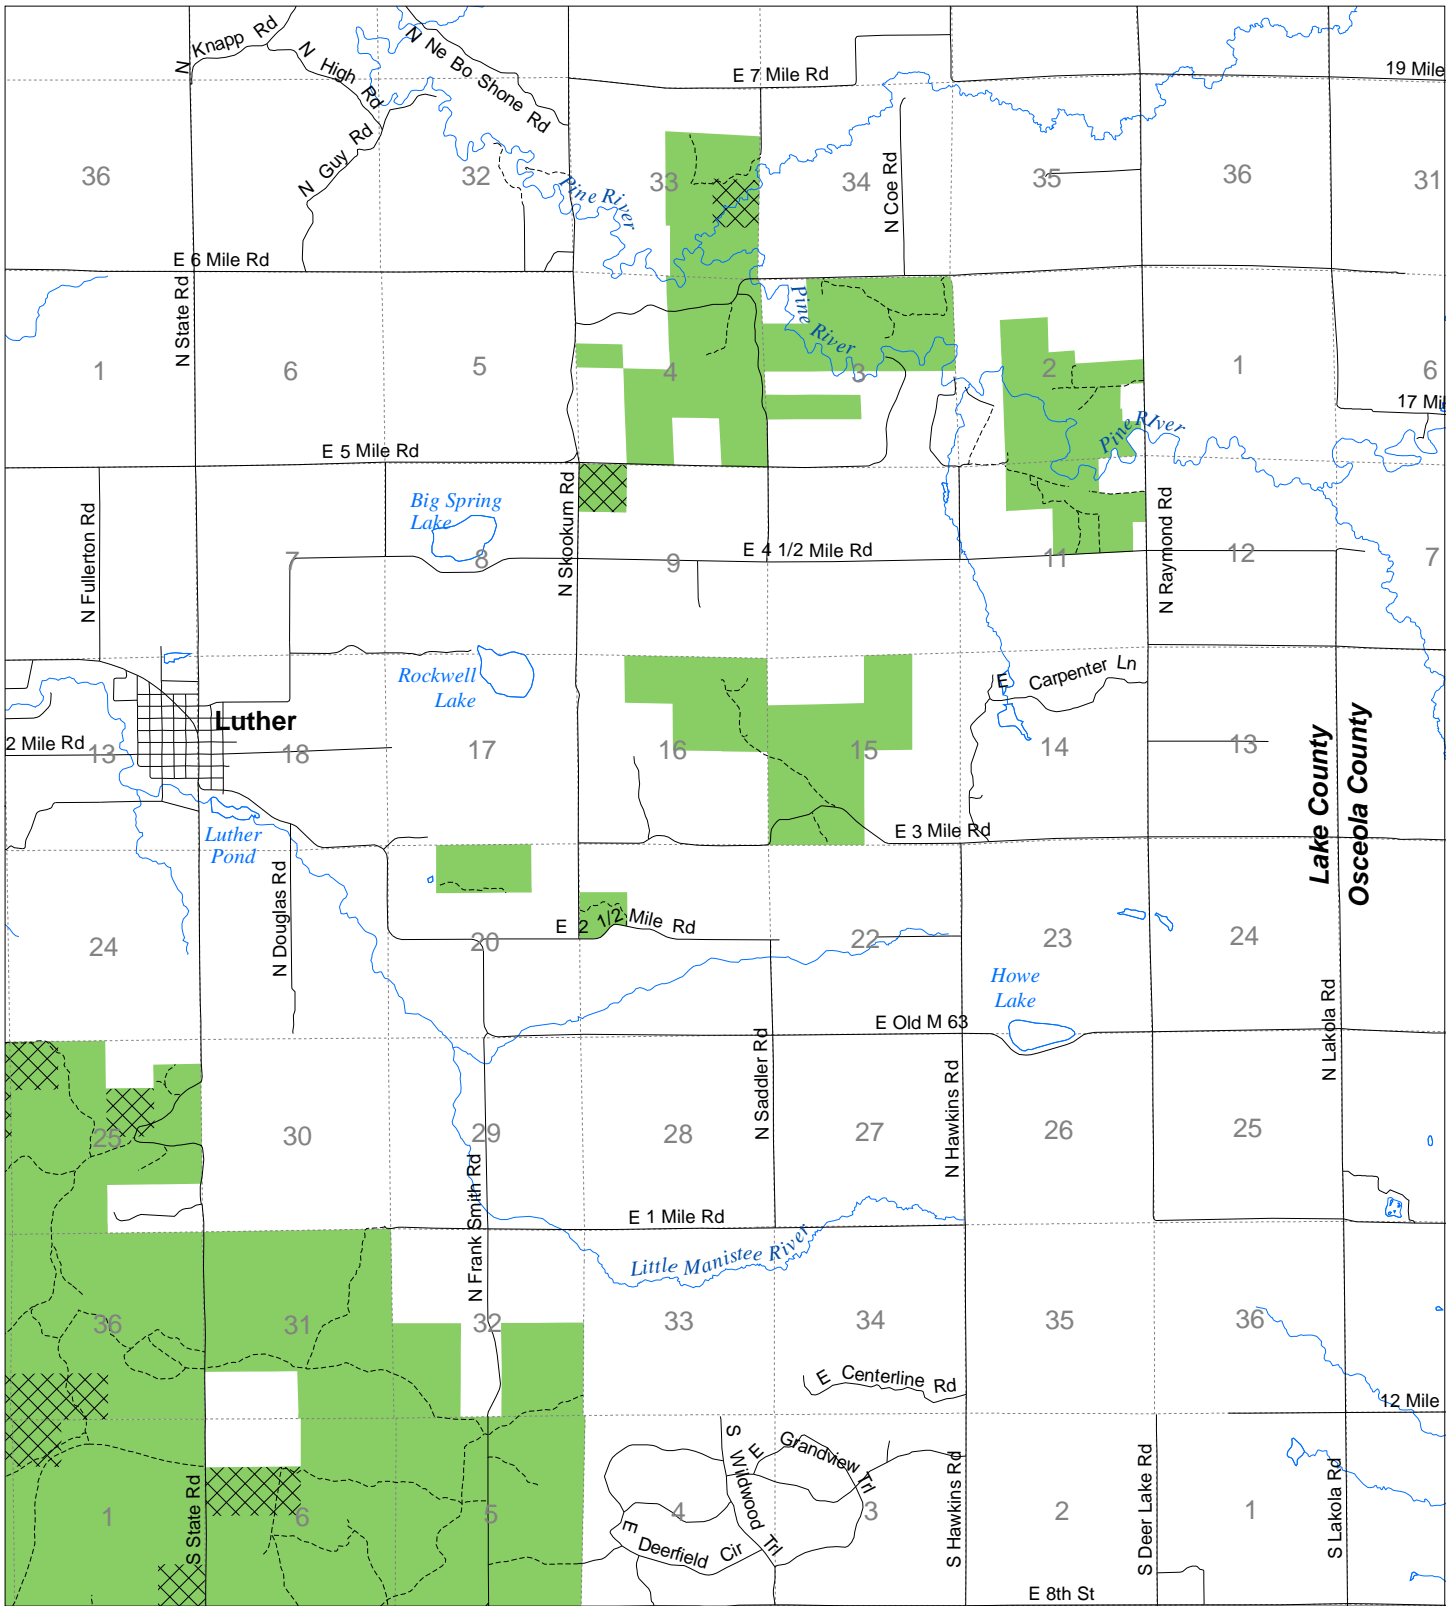

# Fuelwood Collection Lake County T19N, R11W

- State land open to fuelwood collection
- State land closed to fuelwood collection

Effective: April 1, 2019