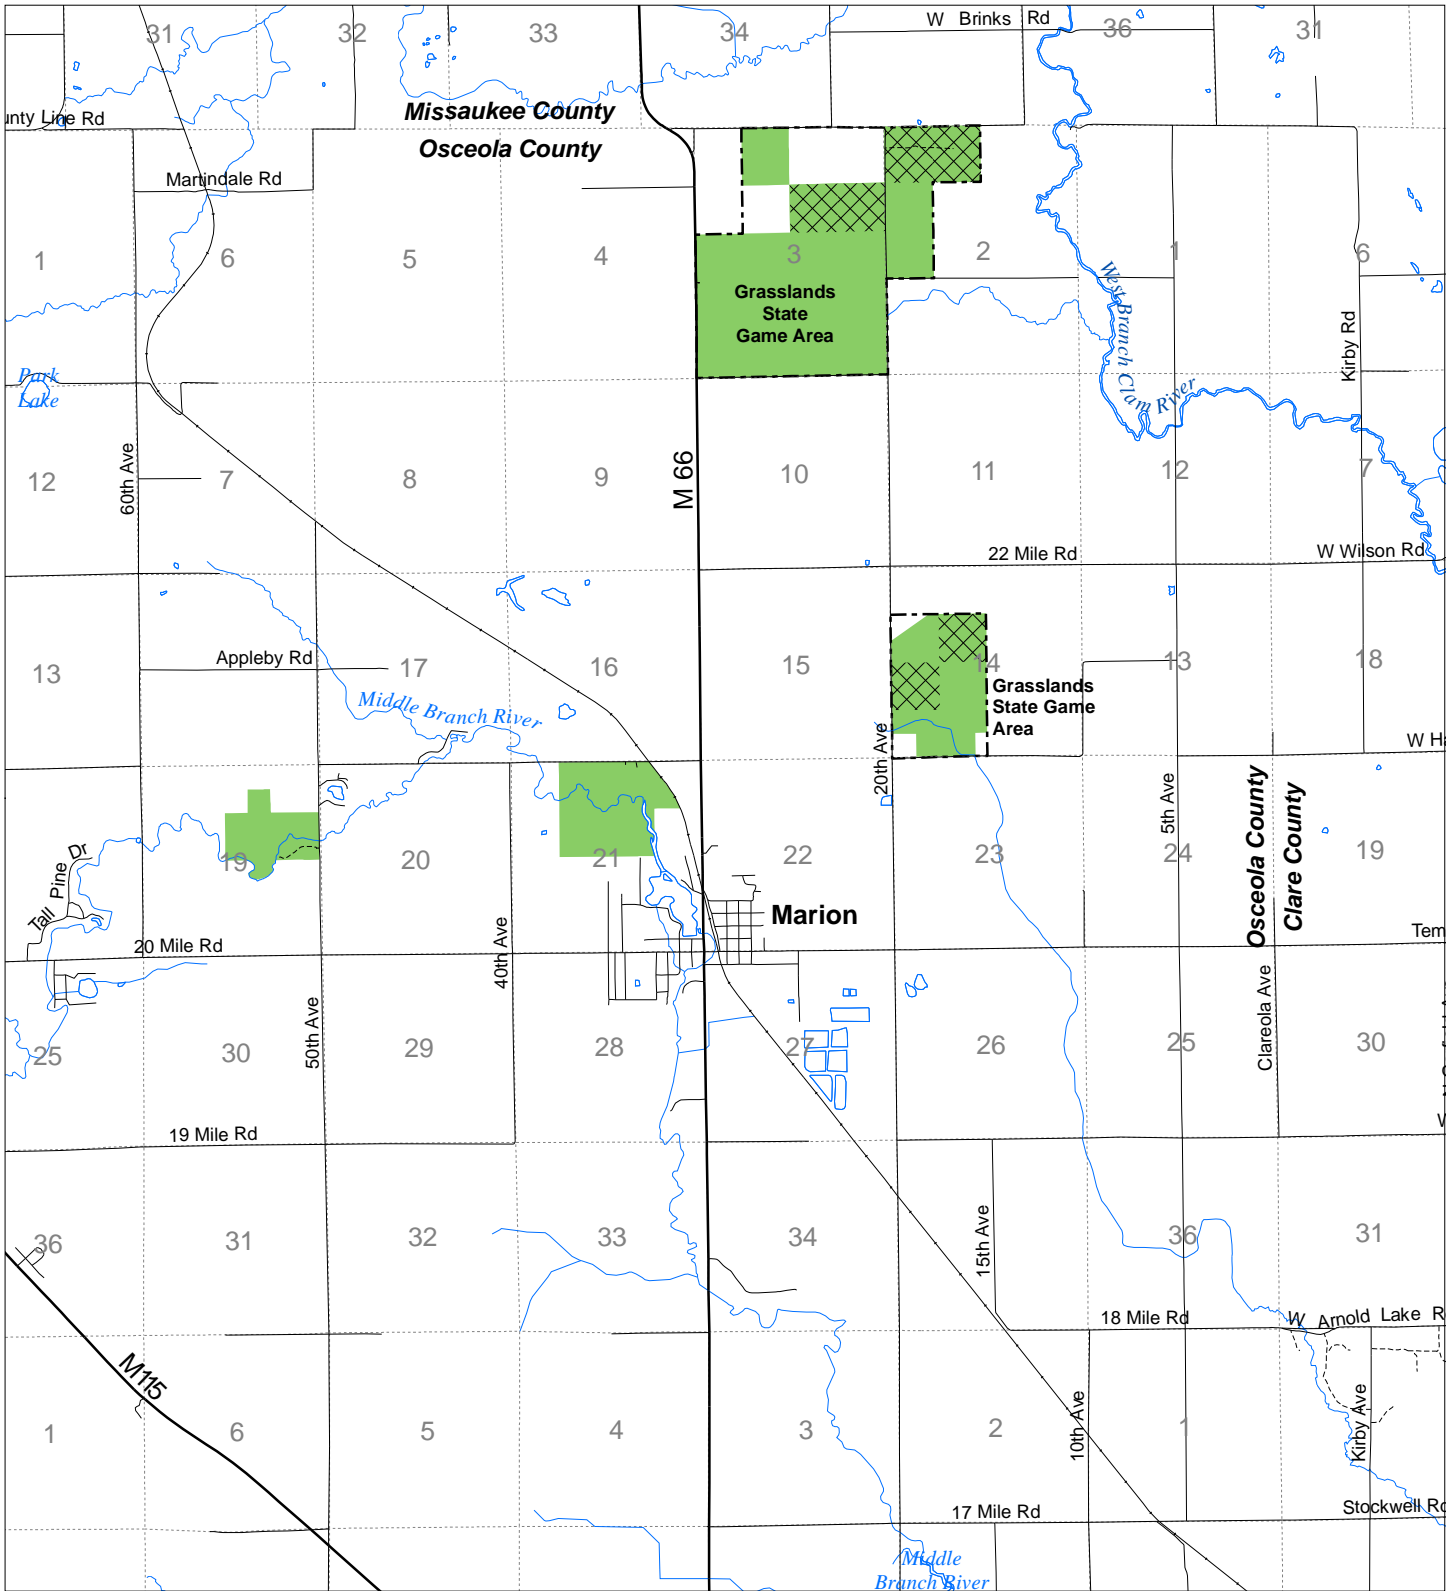

# Fuelwood Collection Osceola County T20N, R07W

- State land open to fuelwood collection
- State land closed to fuelwood collection

Effective: April 1, 2019