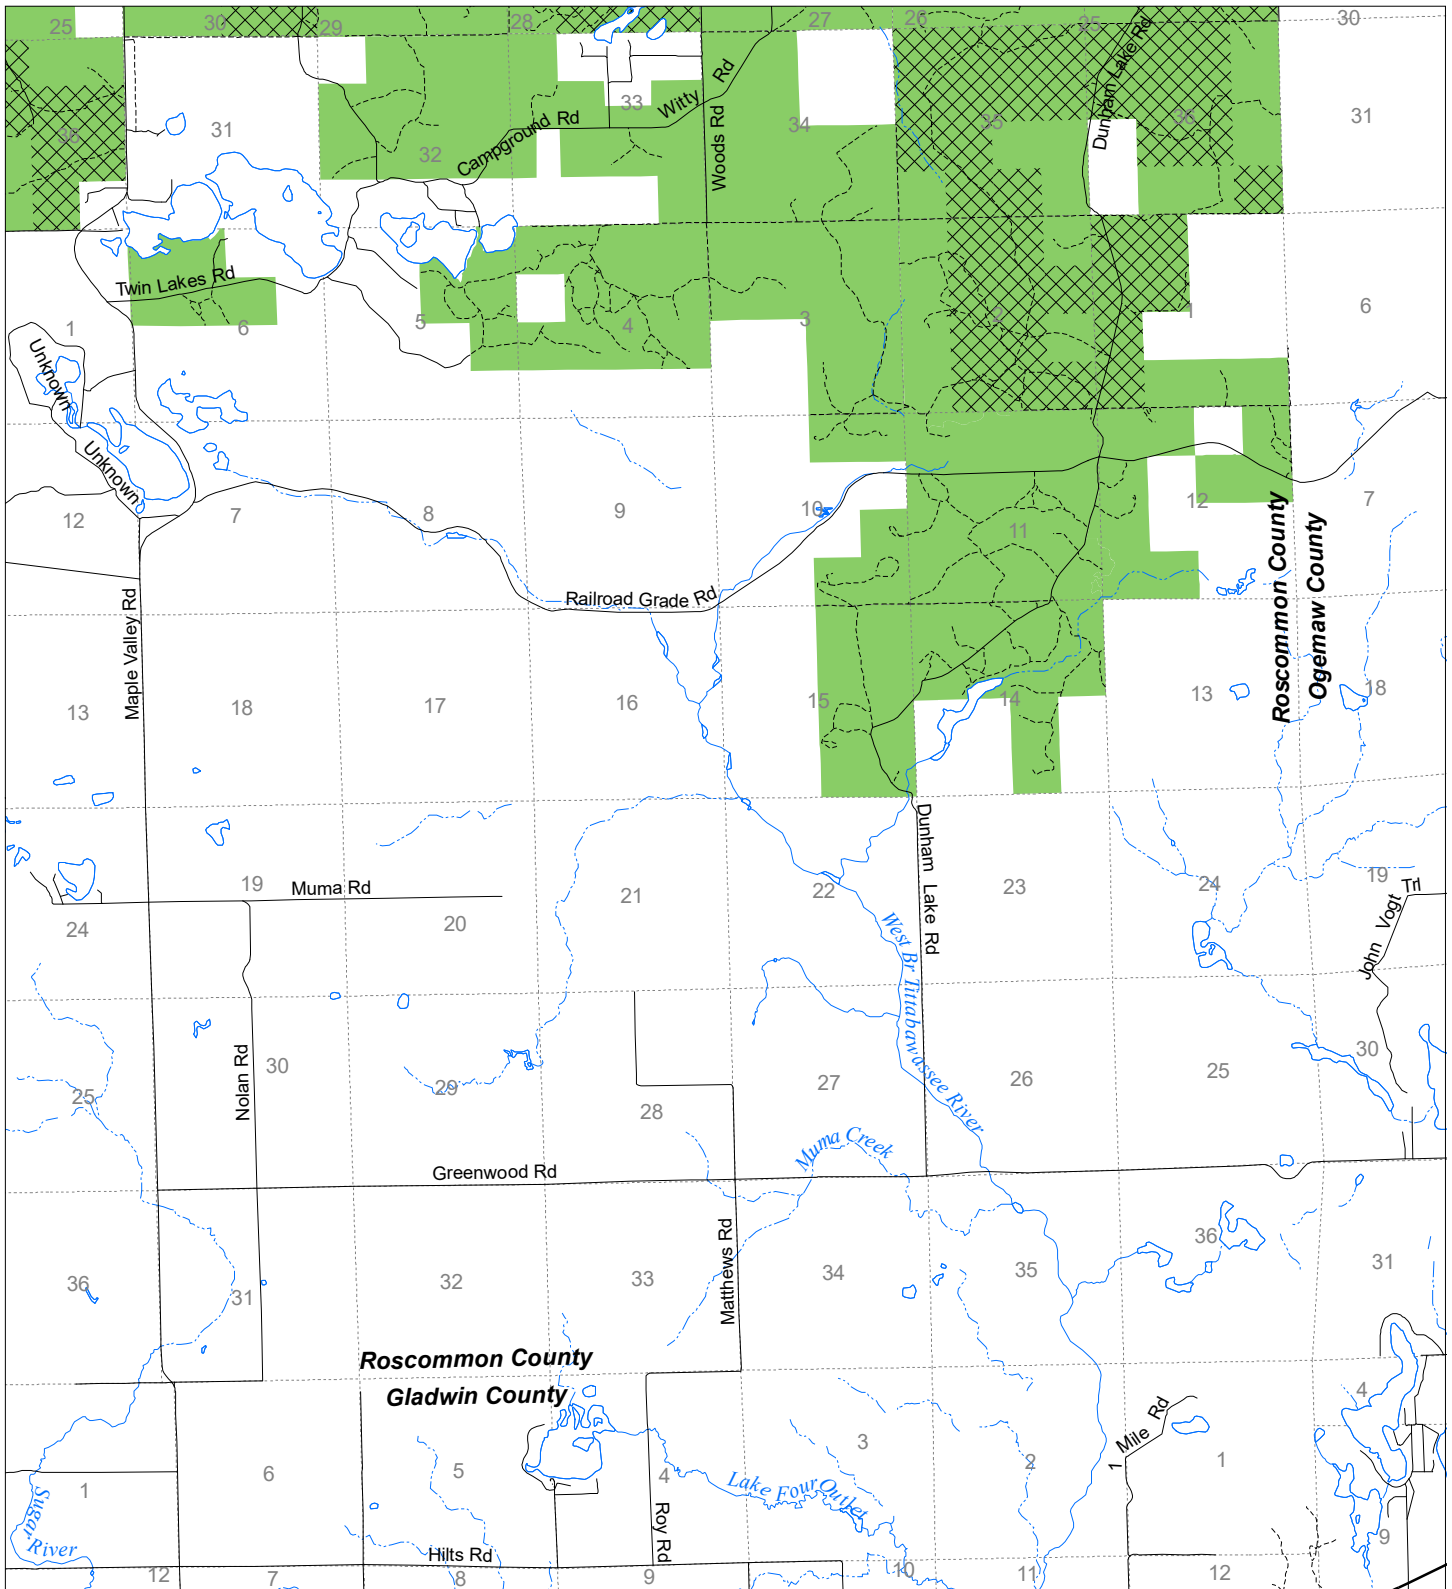

Fuelwood Collection
Roscommon County
T21N,R01W

- State land open to fuelwood collection
- State land closed to fuelwood collection

Effective: April 1, 2019