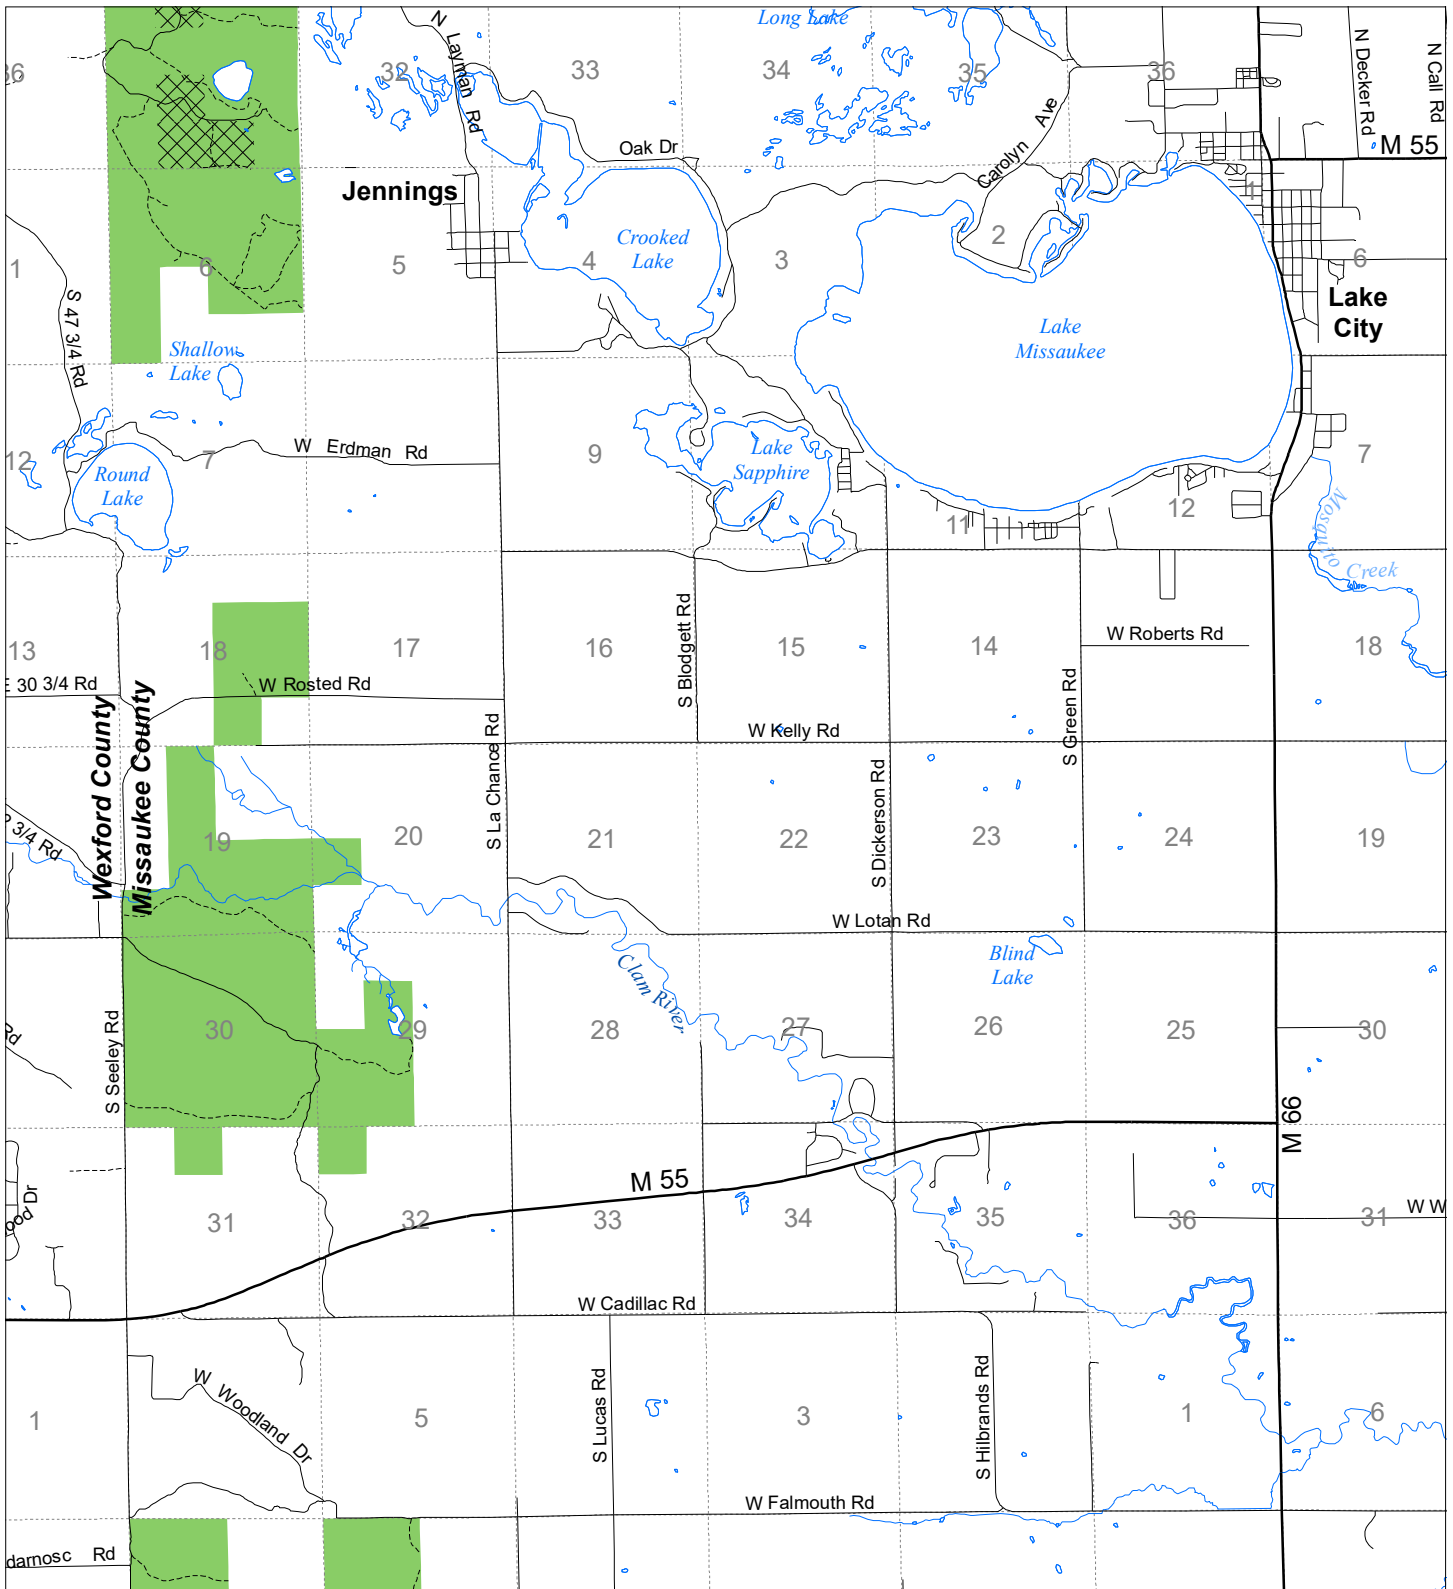

Fuelwood Collection
Missaukee County
T22N, R08W

State land open to fuelwood collection
 State land closed to fuelwood collection
 Effective: April 1, 2019