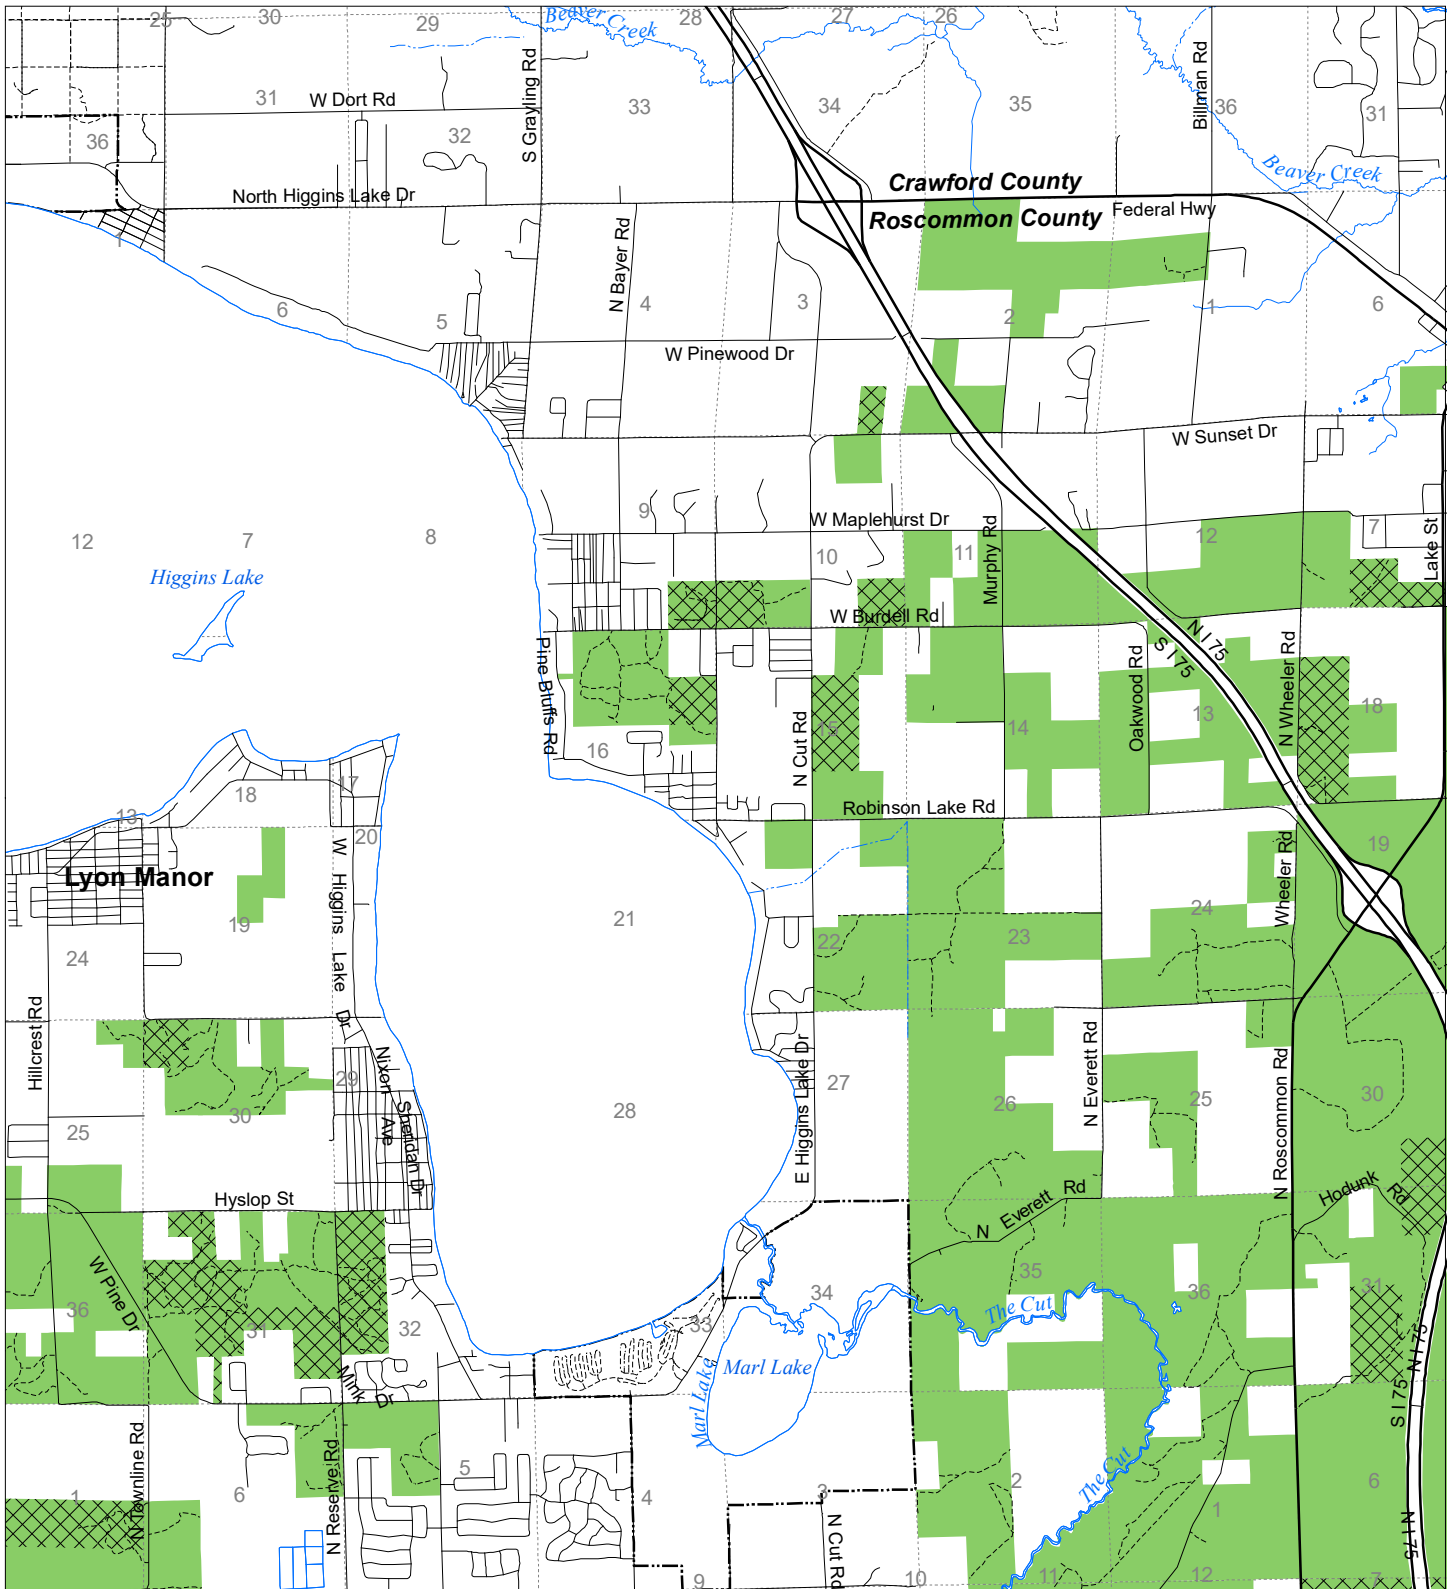

Fuelwood Collection  
Roscommon County  
**T24N,R03W**

- State land open to fuelwood collection
- State land closed to fuelwood collection

Effective: April 1, 2019

Date: 03/20/2019