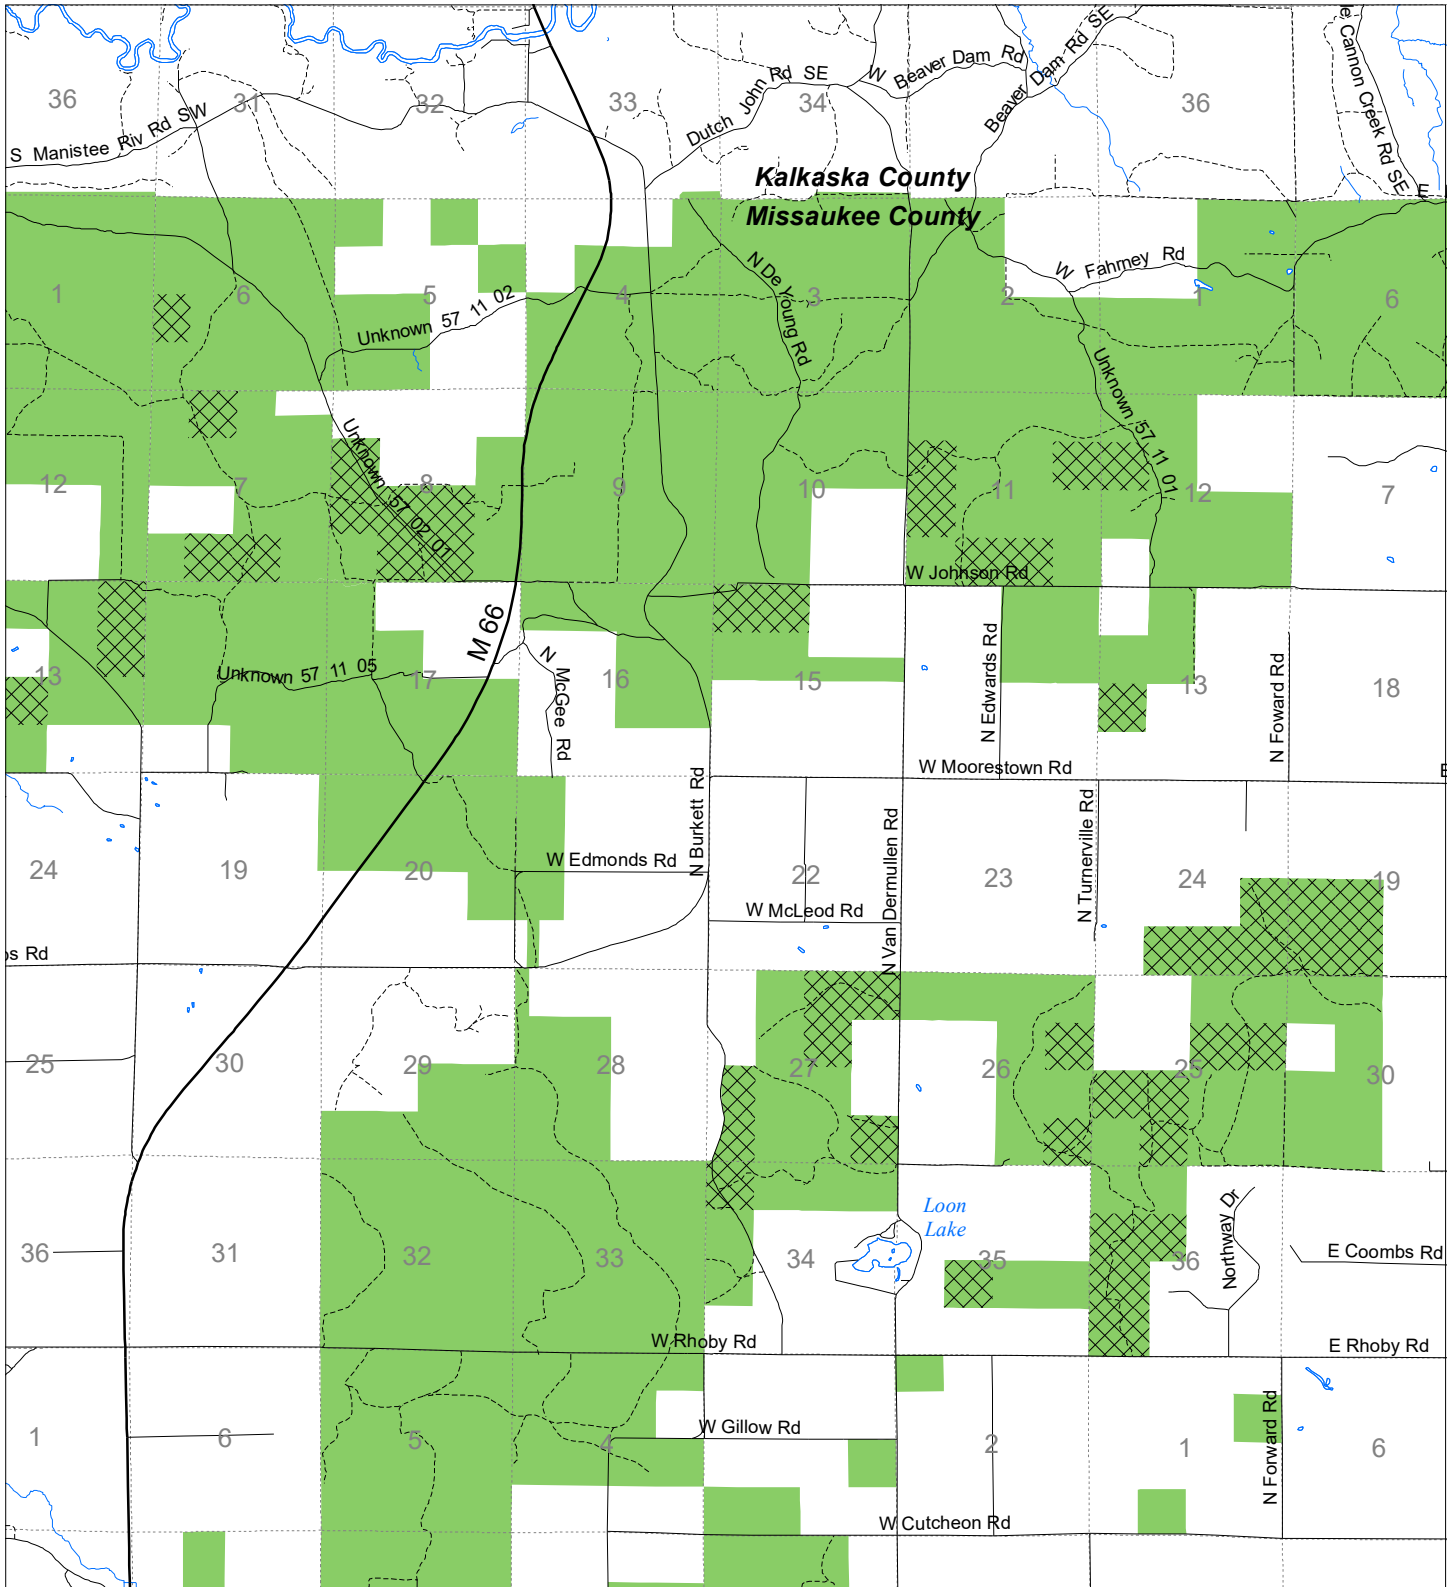

Fuelwood Collection
Missaukee County
T24N, R07W

- State land open to fuelwood collection
- State land closed to fuelwood collection

Effective: April 1, 2019