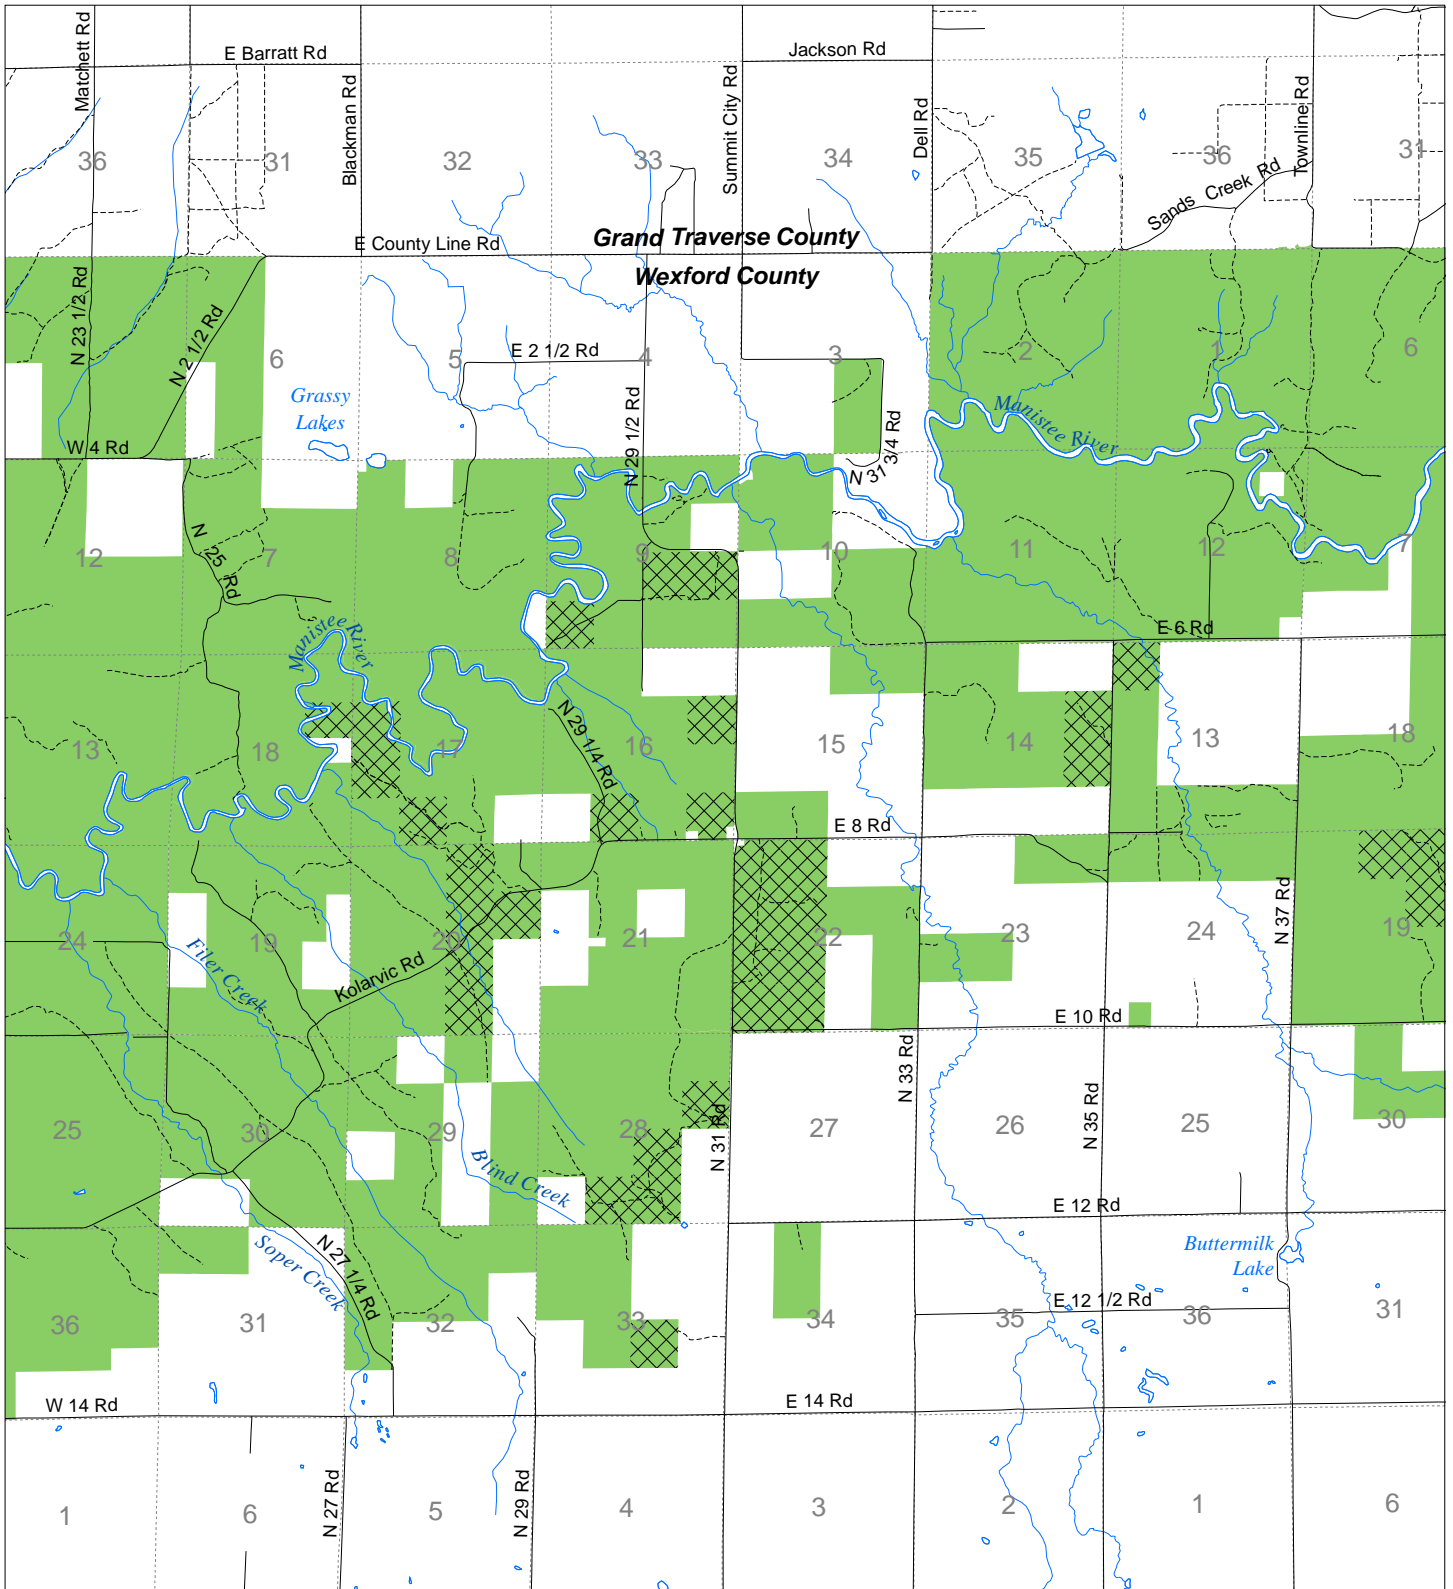

# Fuelwood Collection Wexford County T24N, R10W

- State land open to fuelwood collection
- State land closed to fuelwood collection

Effective: April 1, 2019