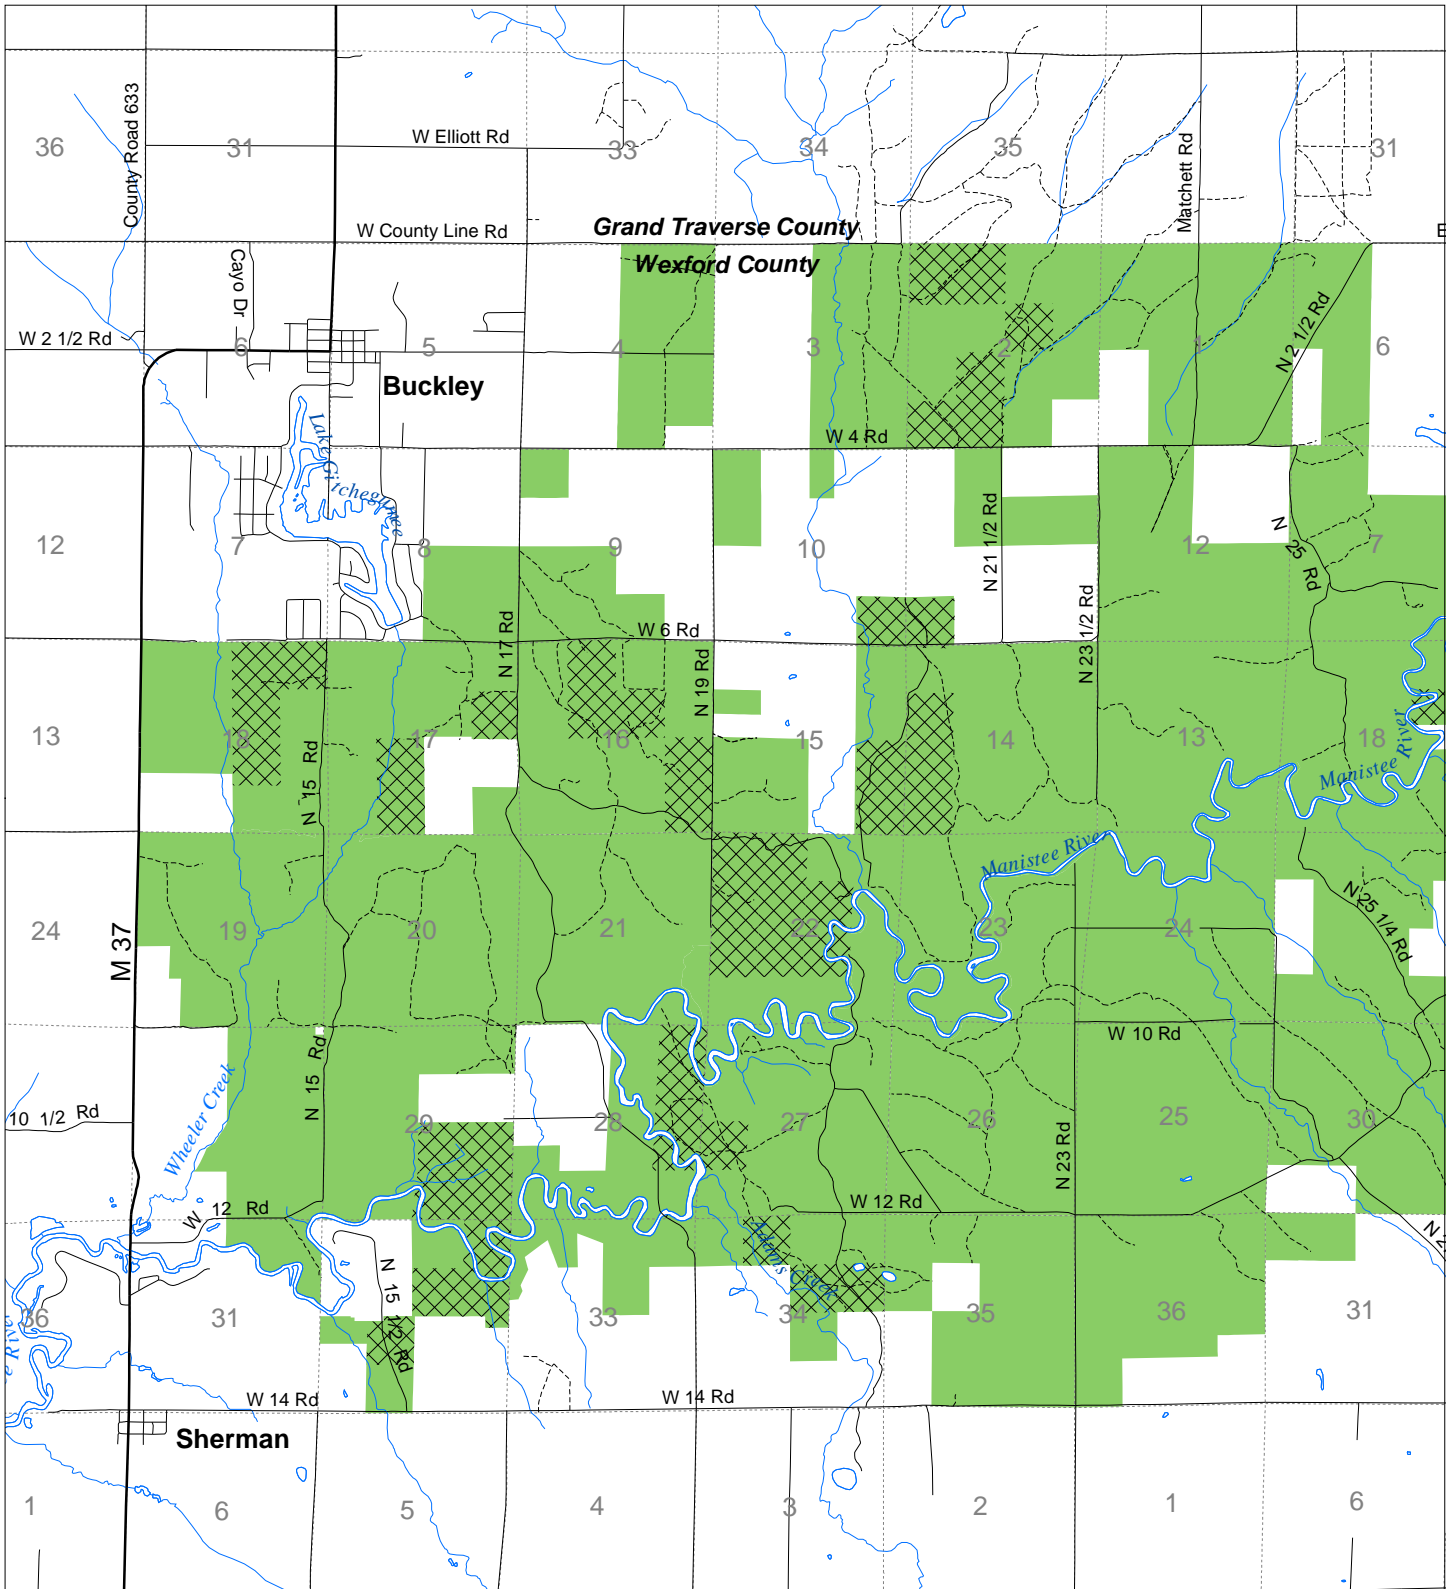

Fuelwood Collection
 Wexford County
 T24N, R11W

- State land open to fuelwood collection
- State land closed to fuelwood collection

Effective: April 1, 2019

Date: 03/04/2019