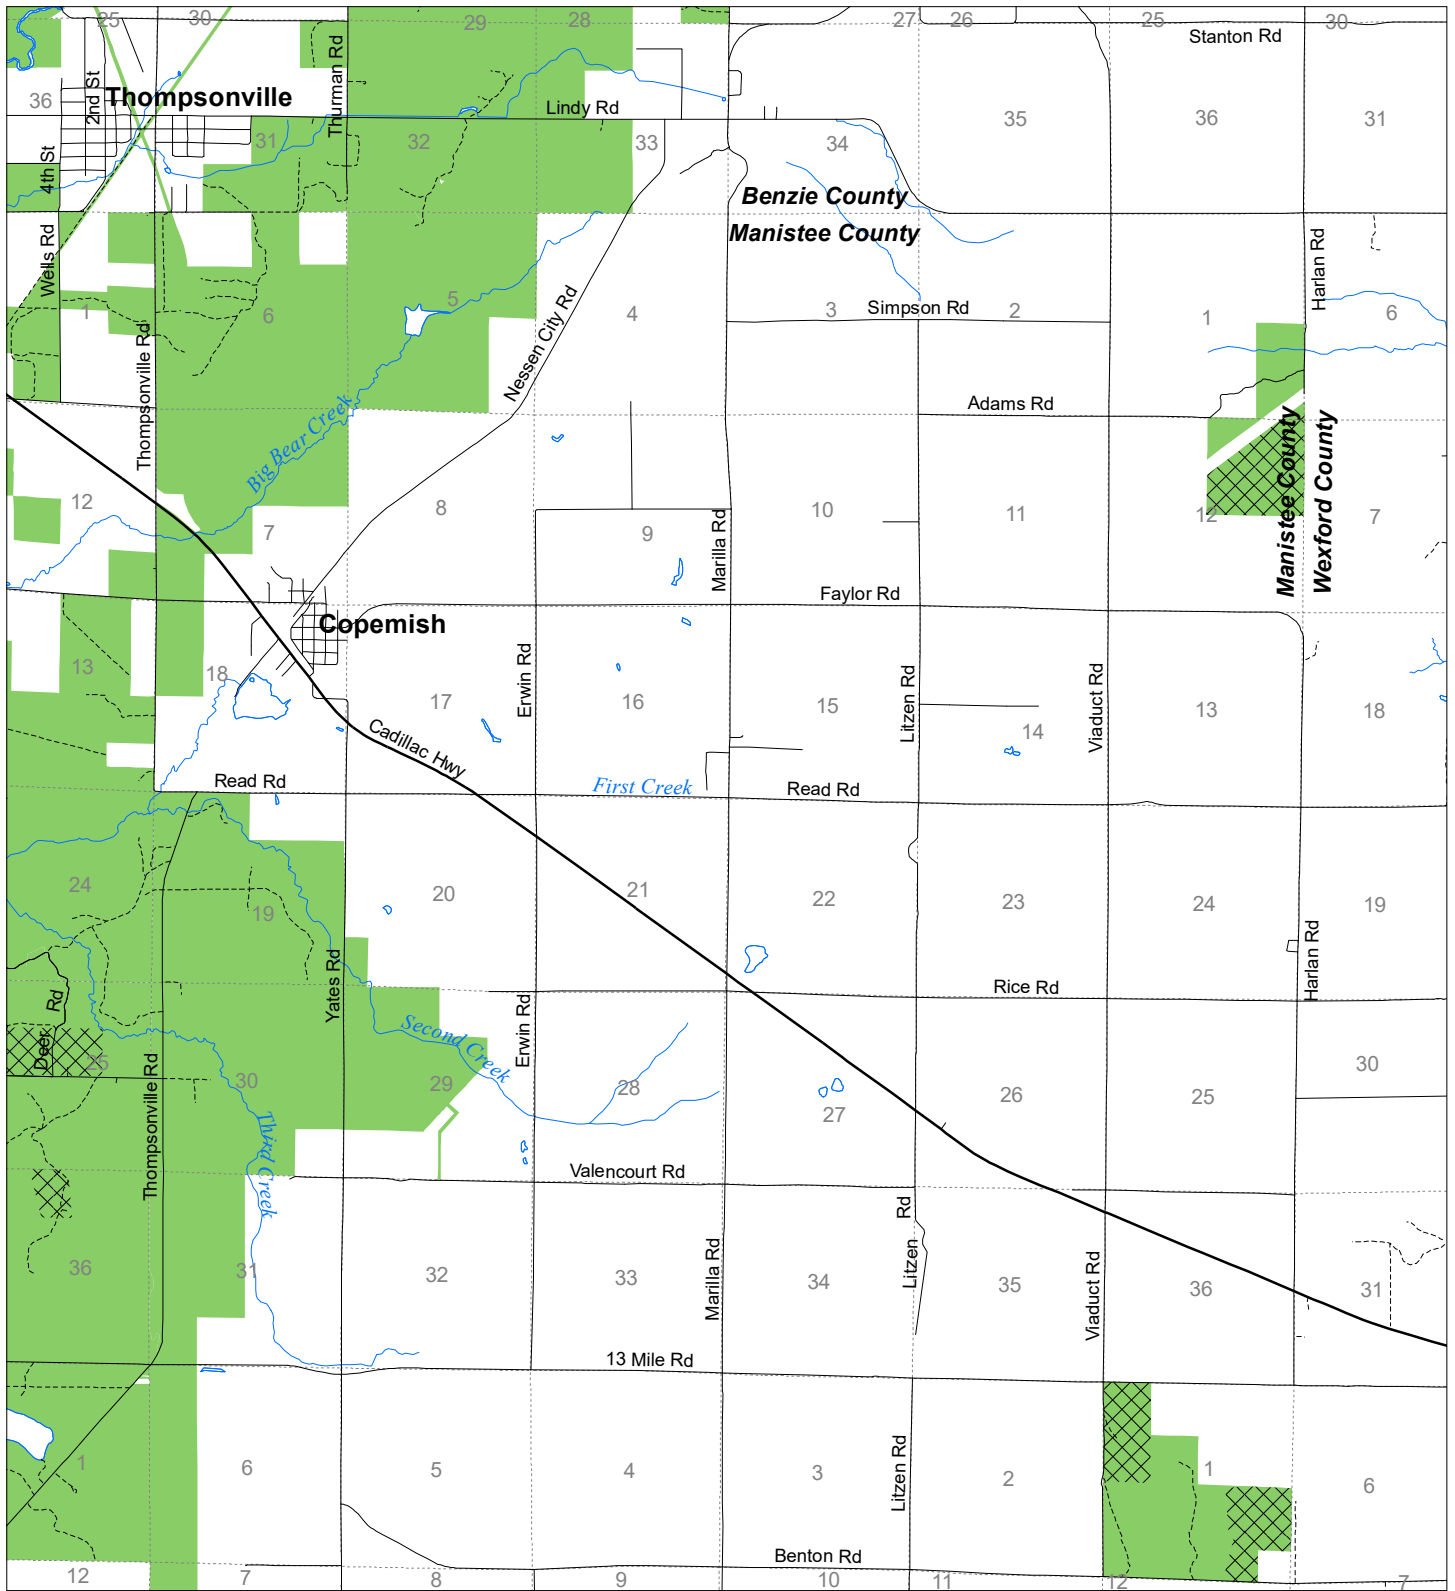

Fuelwood Collection Manistee County T24N,R13W

- State land open to fuelwood collection
- State land closed to fuelwood collection

Effective: April 1, 2019