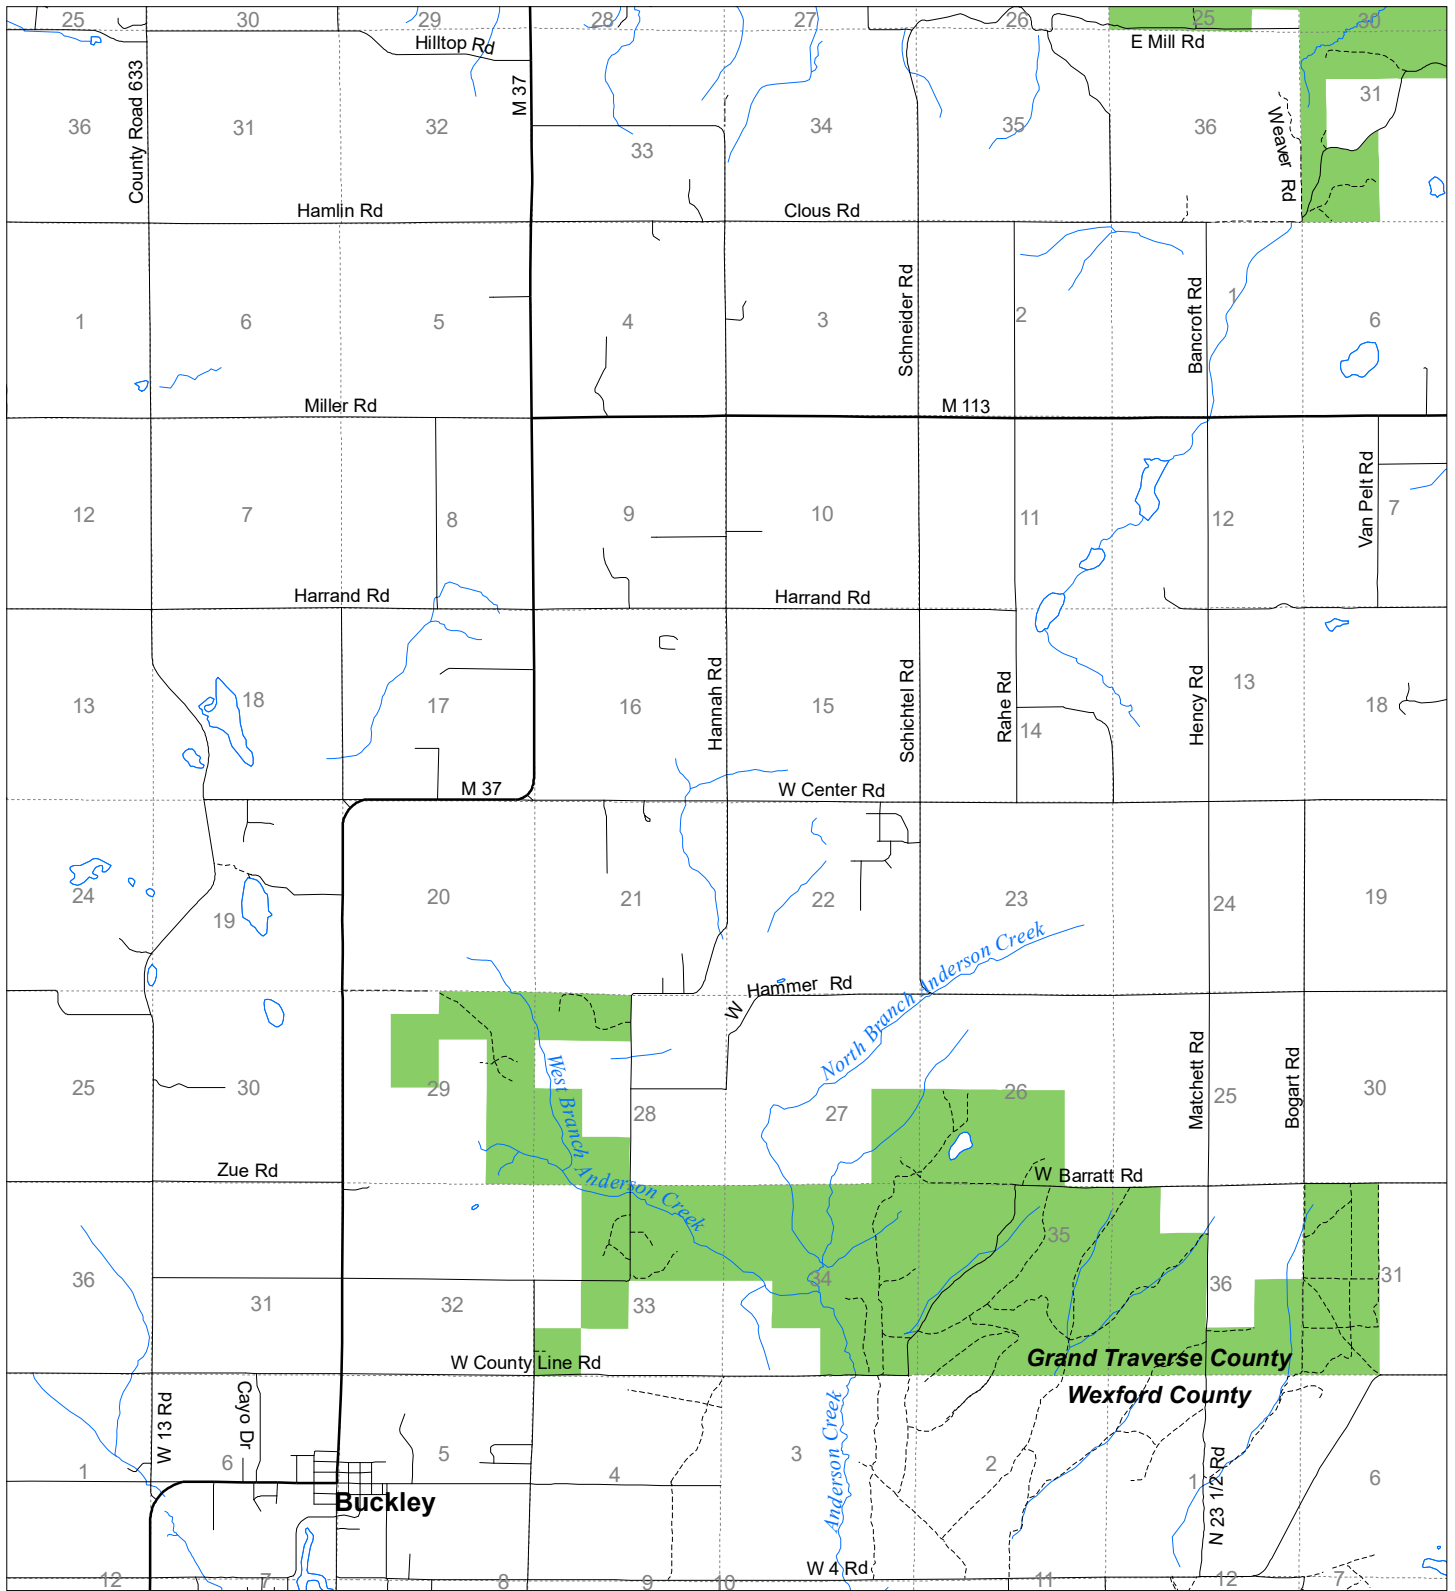

Fuelwood Collection Grand Traverse County T25N,R11W

- State land open to fuelwood collection
- State land closed to fuelwood collection

Effective: April 1, 2019

Date: 03/20/2019