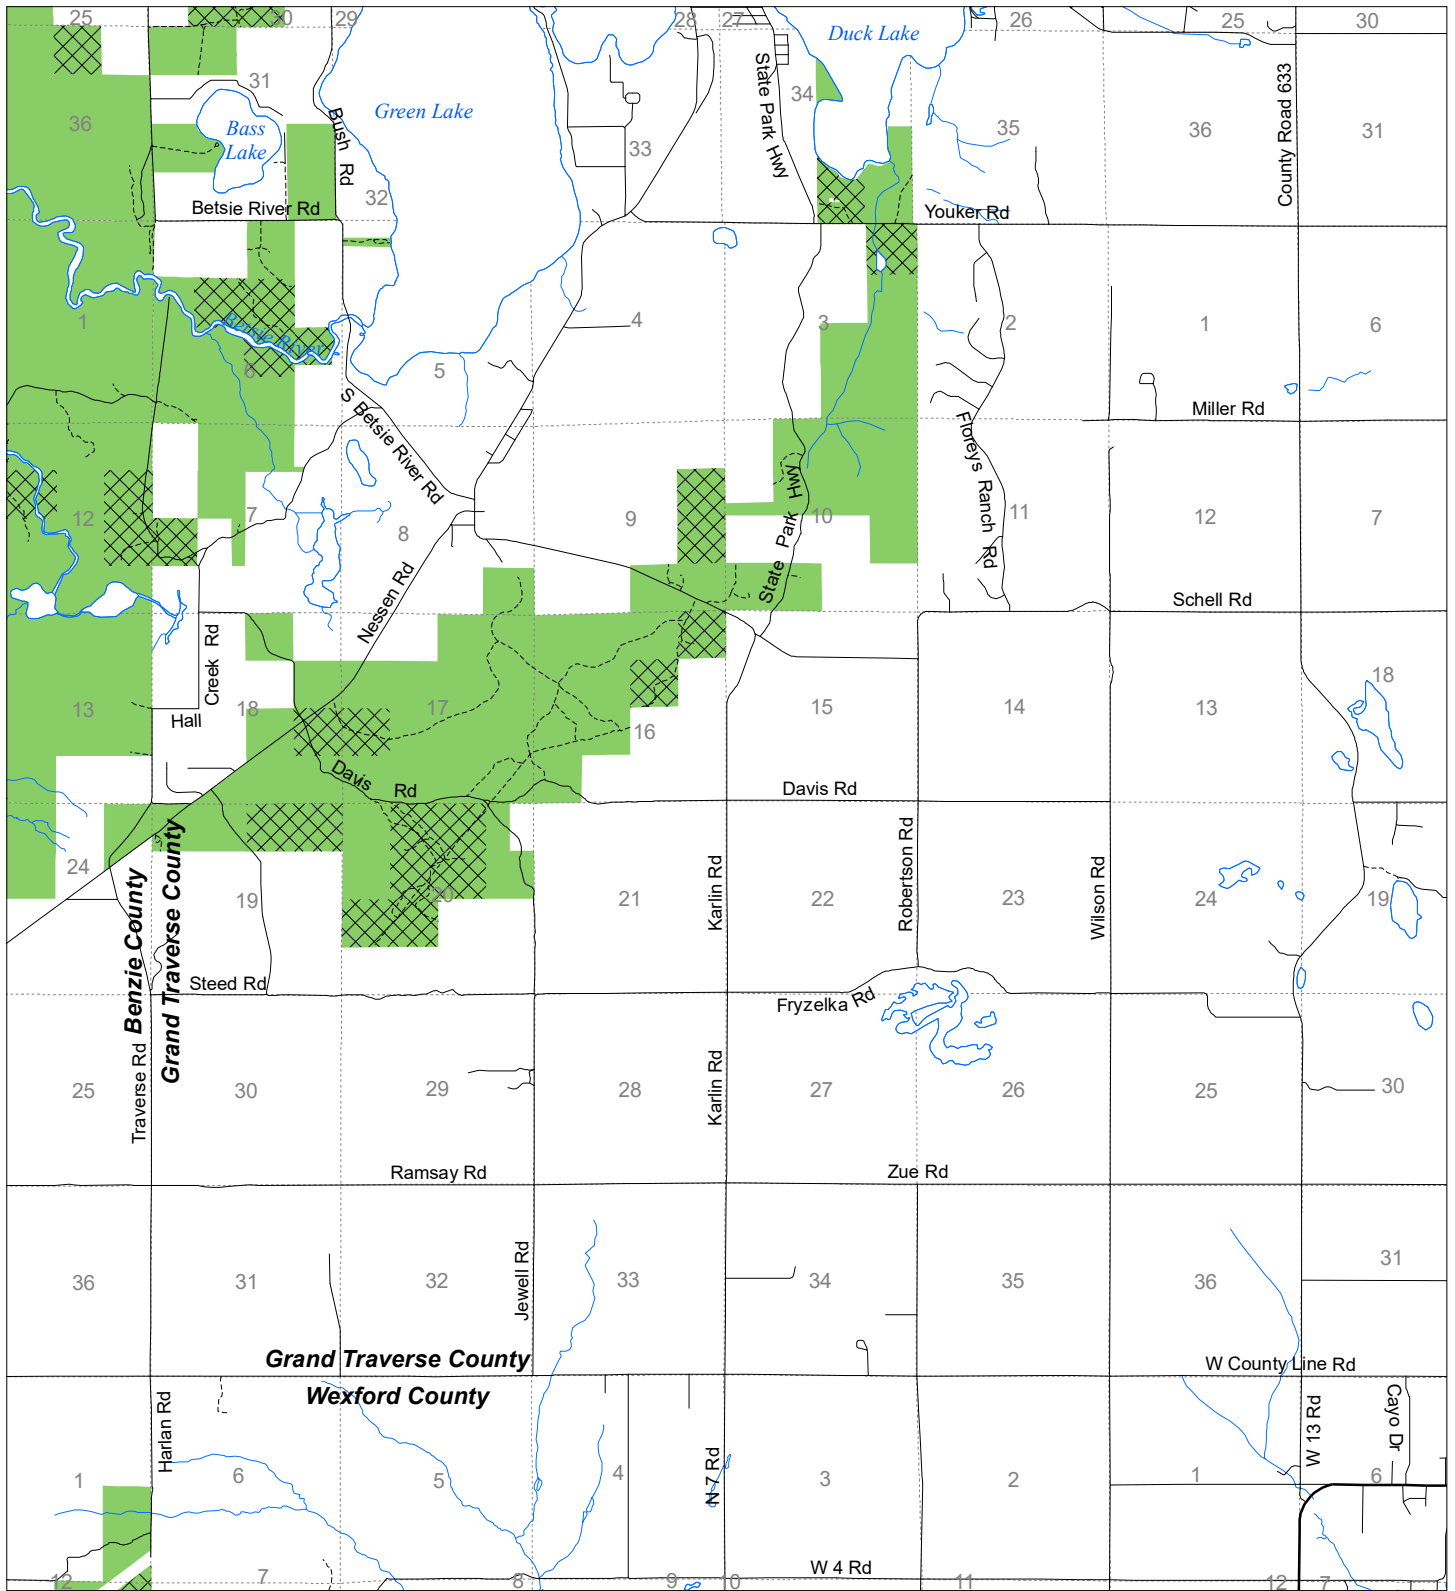

Fuelwood Collection Grand Traverse County **T25N,R12W**

- State land open to fuelwood collection
- State land closed to fuelwood collection

Effective: April 1, 2019

Date: 03/20/2019