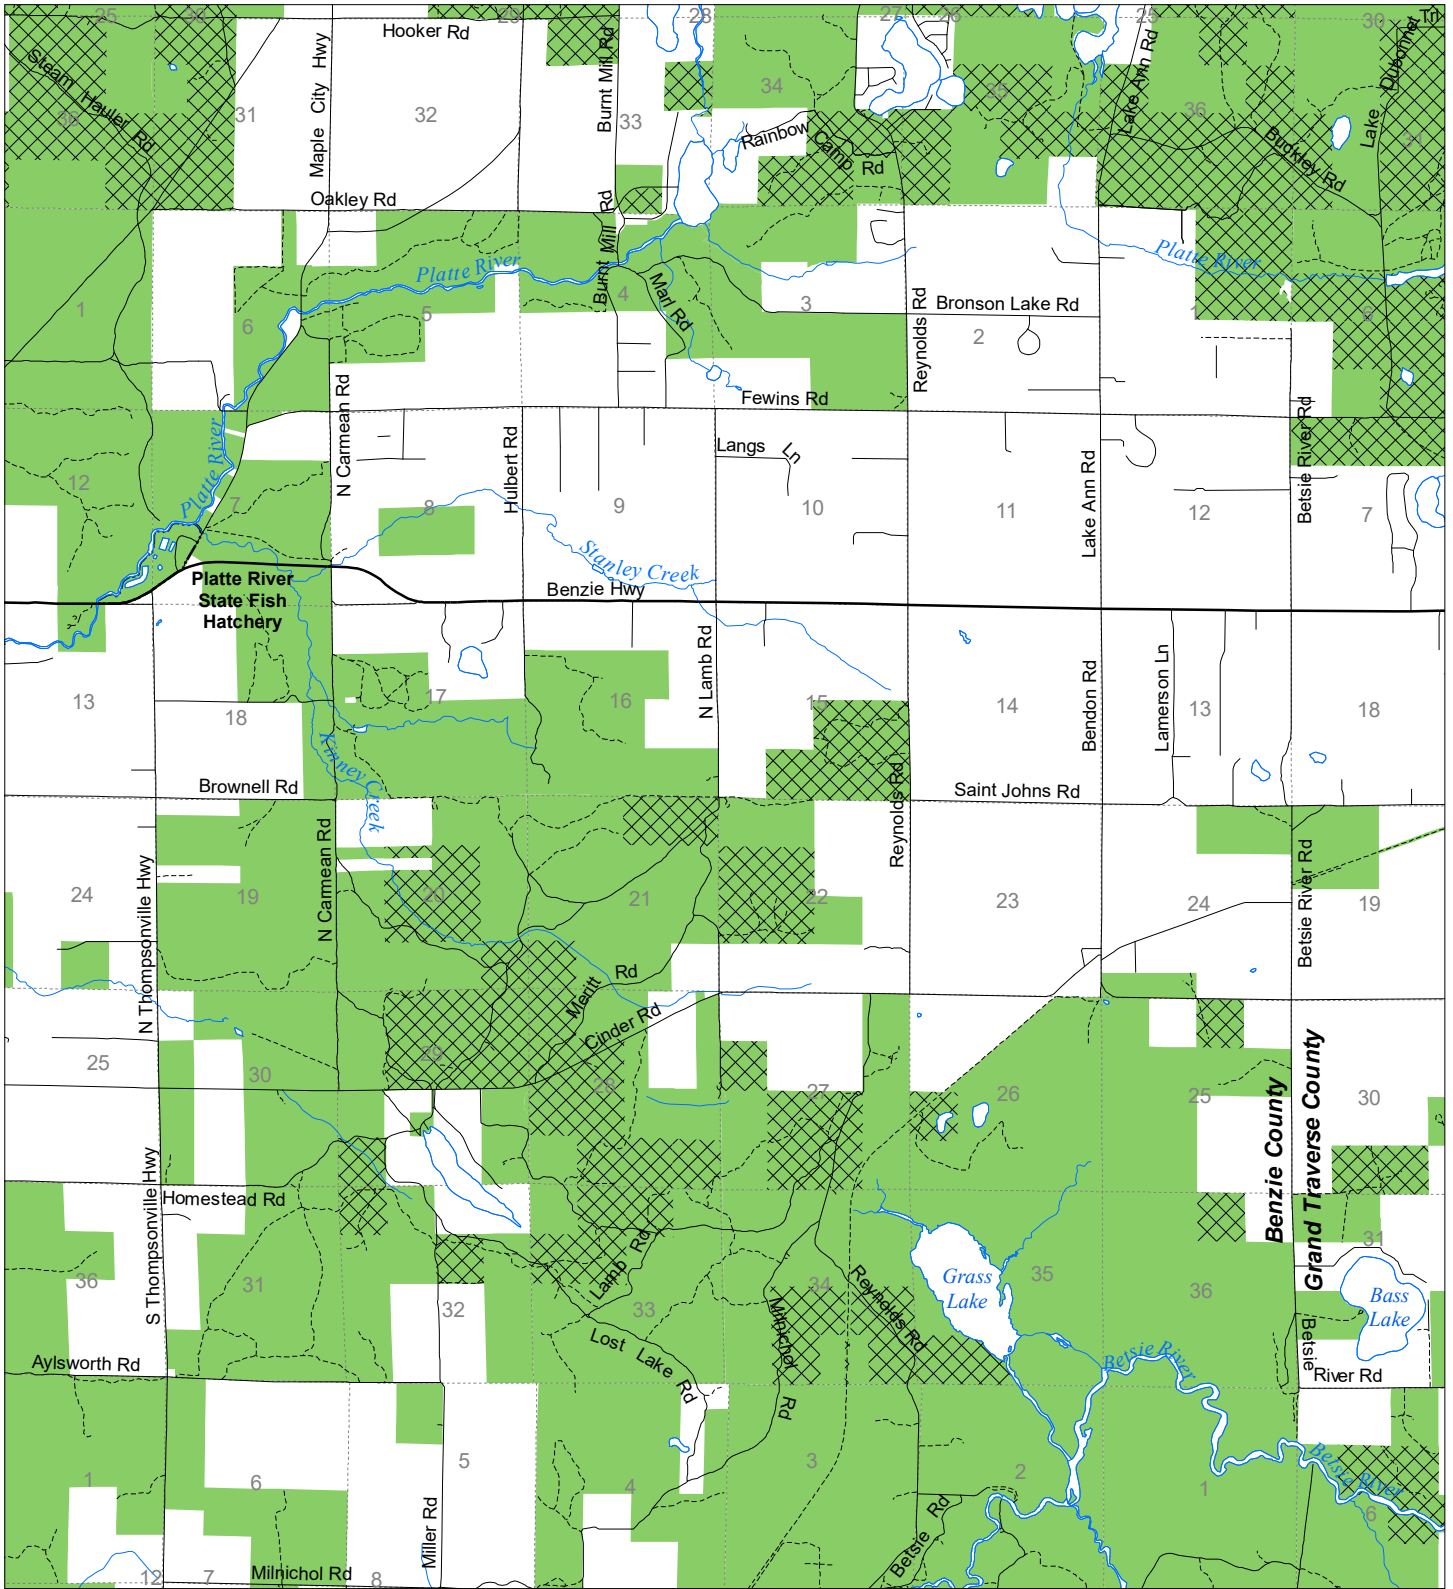

Fuelwood Collection Benzie County T26N,R13W

- State land open to fuelwood collection
- State land closed to fuelwood collection

Effective: April 1, 2019