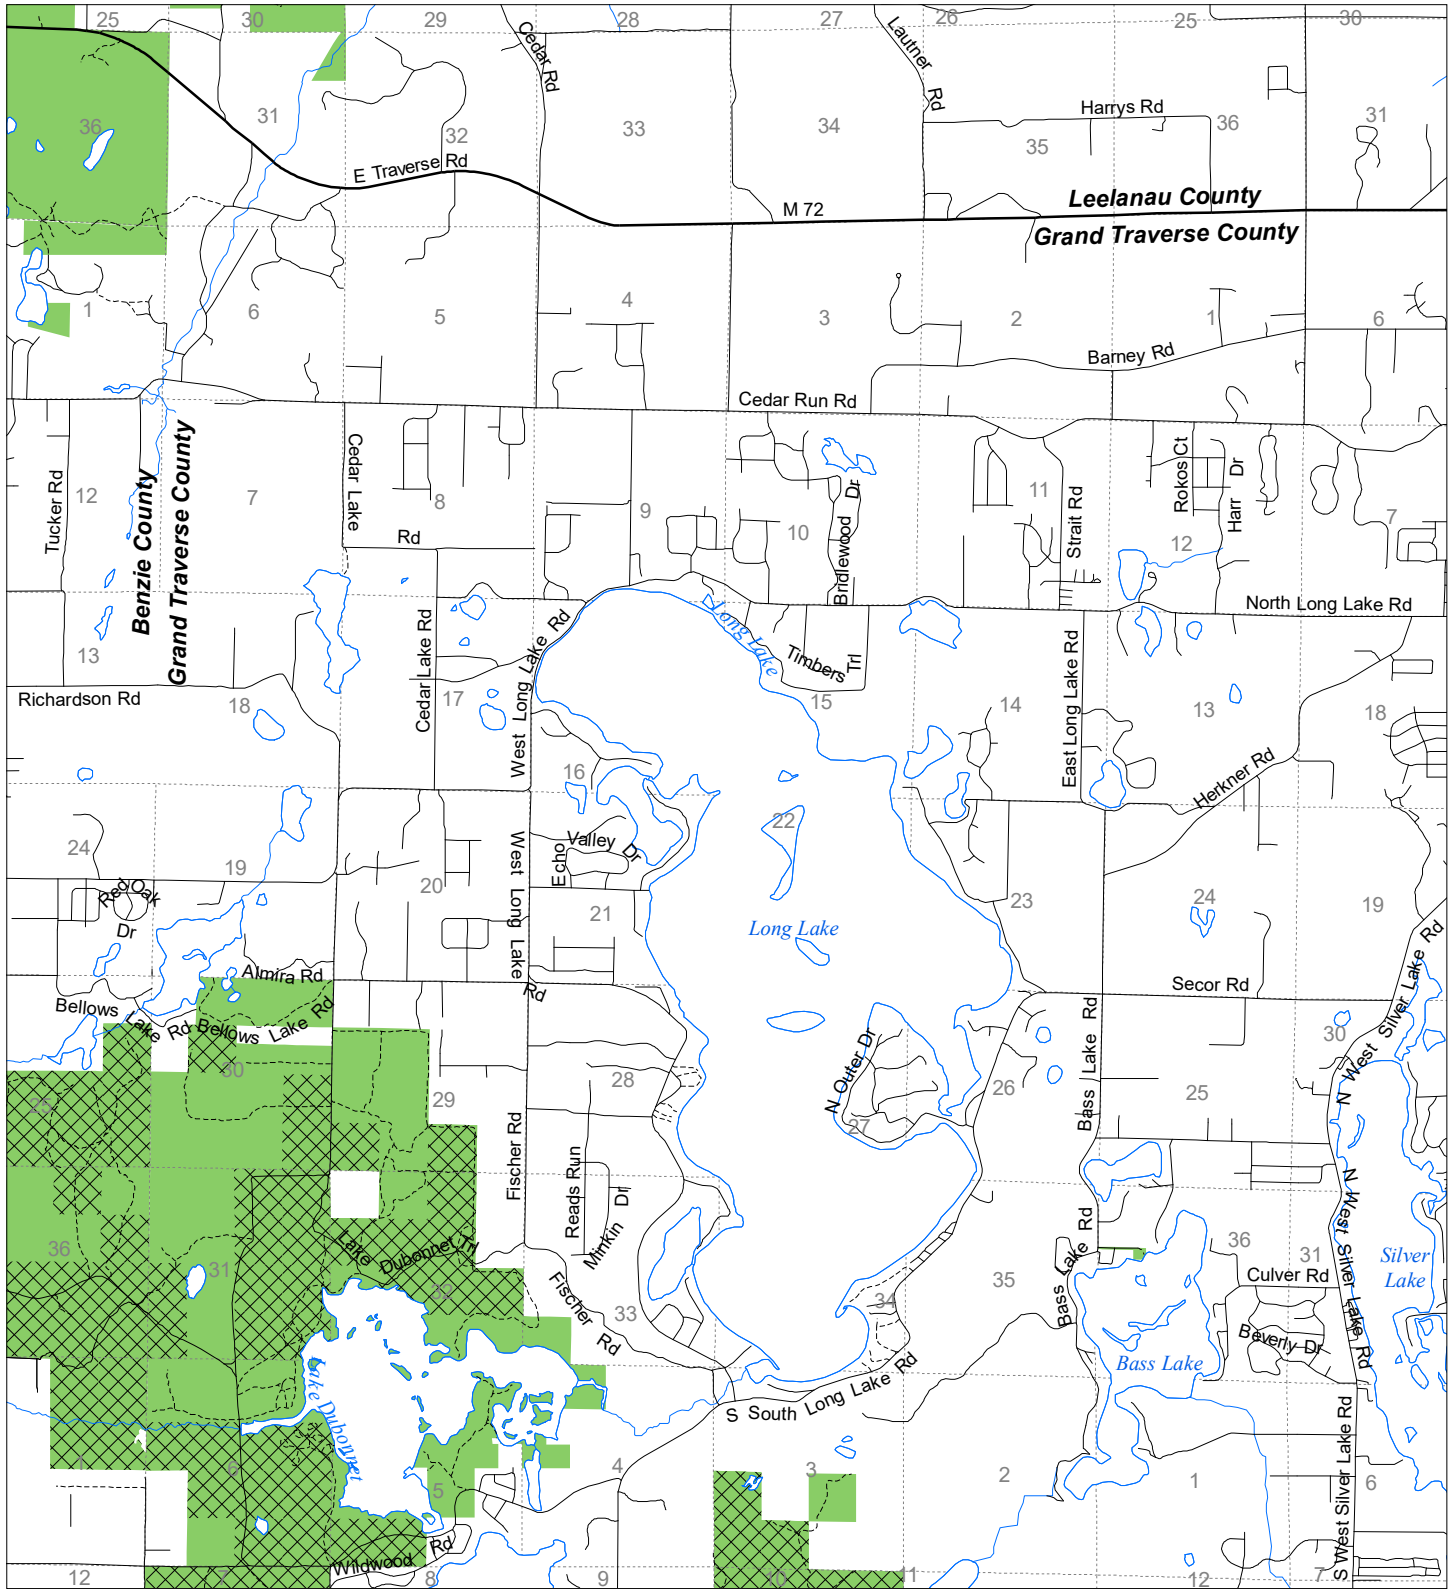

Fuelwood Collection Grand Traverse County T27N,R12W

- State land open to fuelwood collection
- State land closed to fuelwood collection

Effective: April 1, 2019