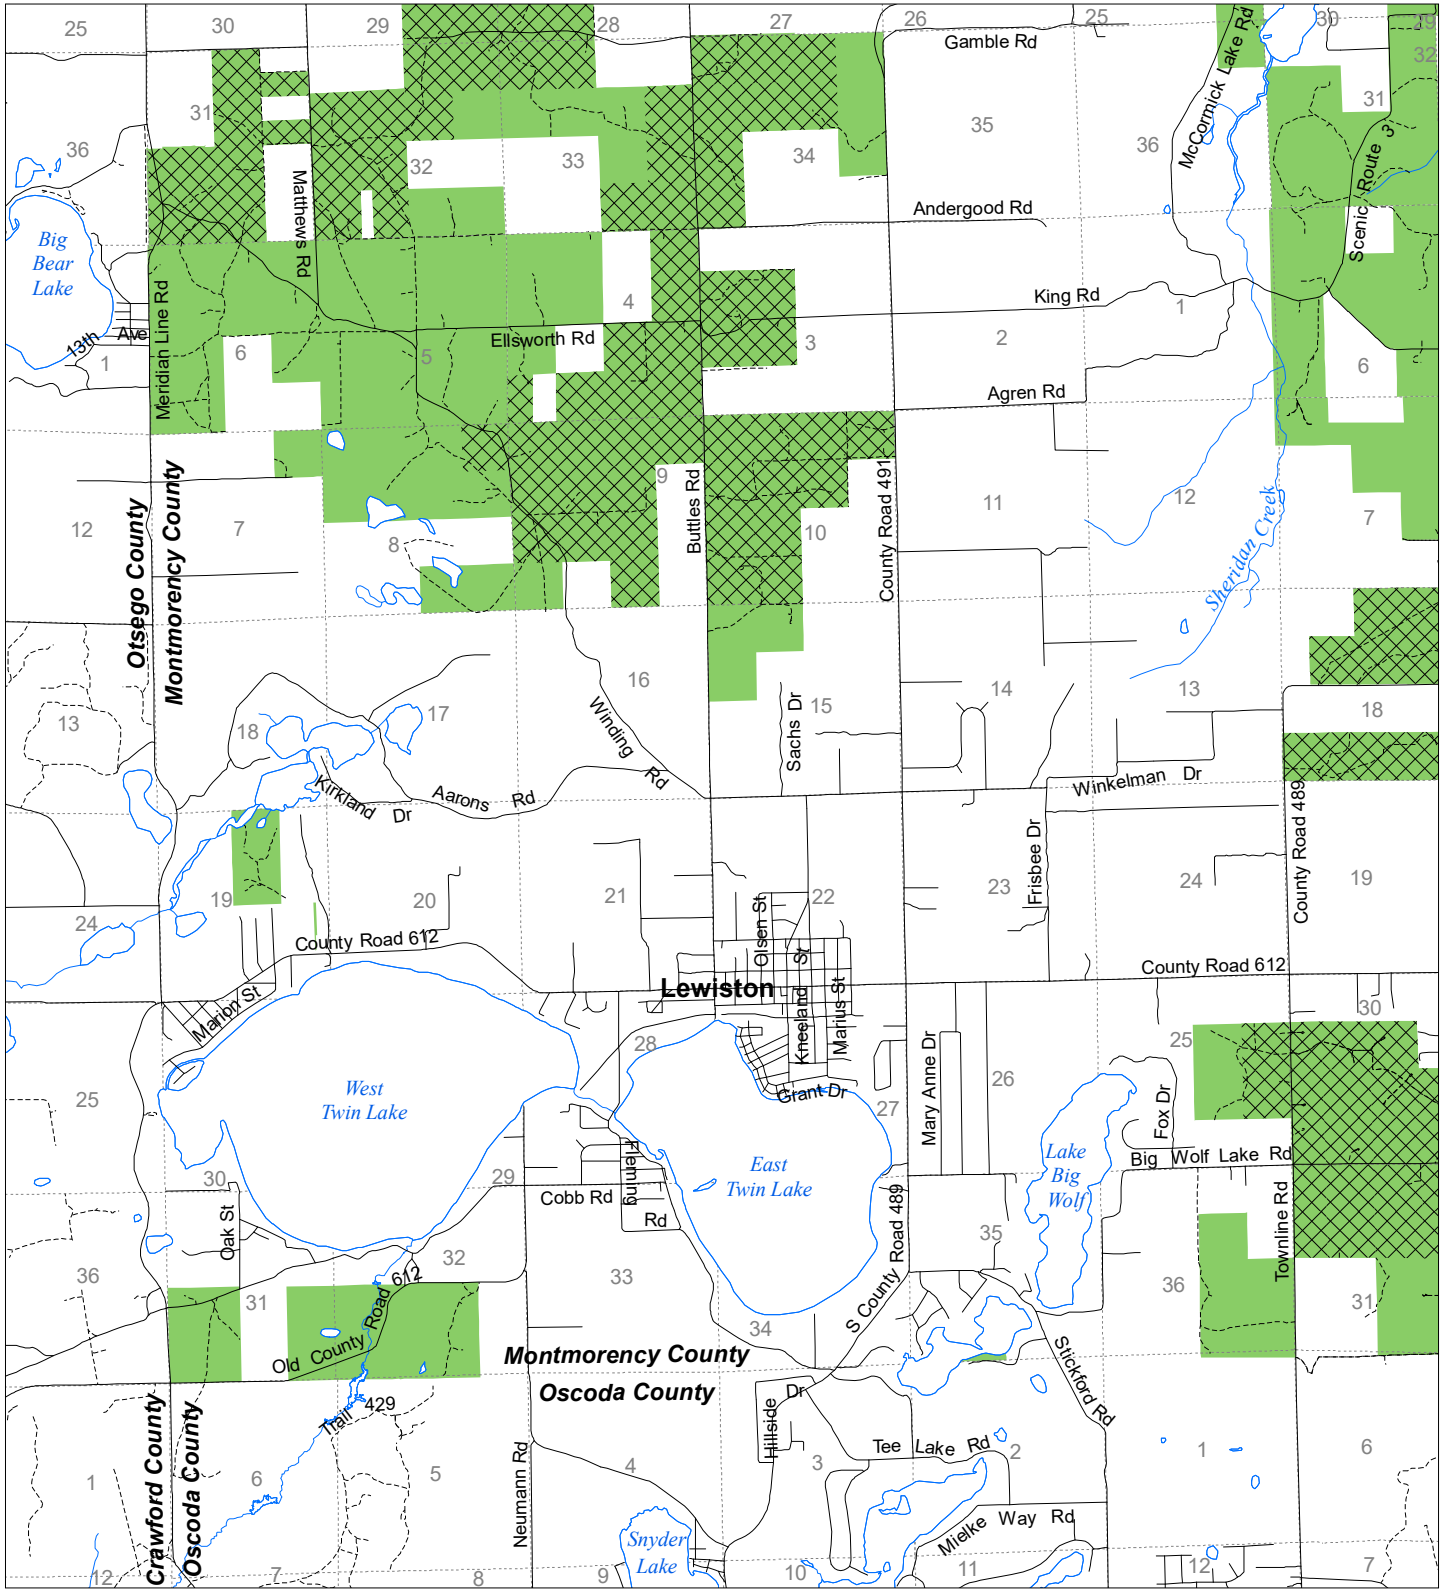

Fuelwood Collection Montmorency County T29N,R01E

- State land open to fuelwood collection
- State land closed to fuelwood collection

Effective: April 1, 2019

Date: 03/20/2019