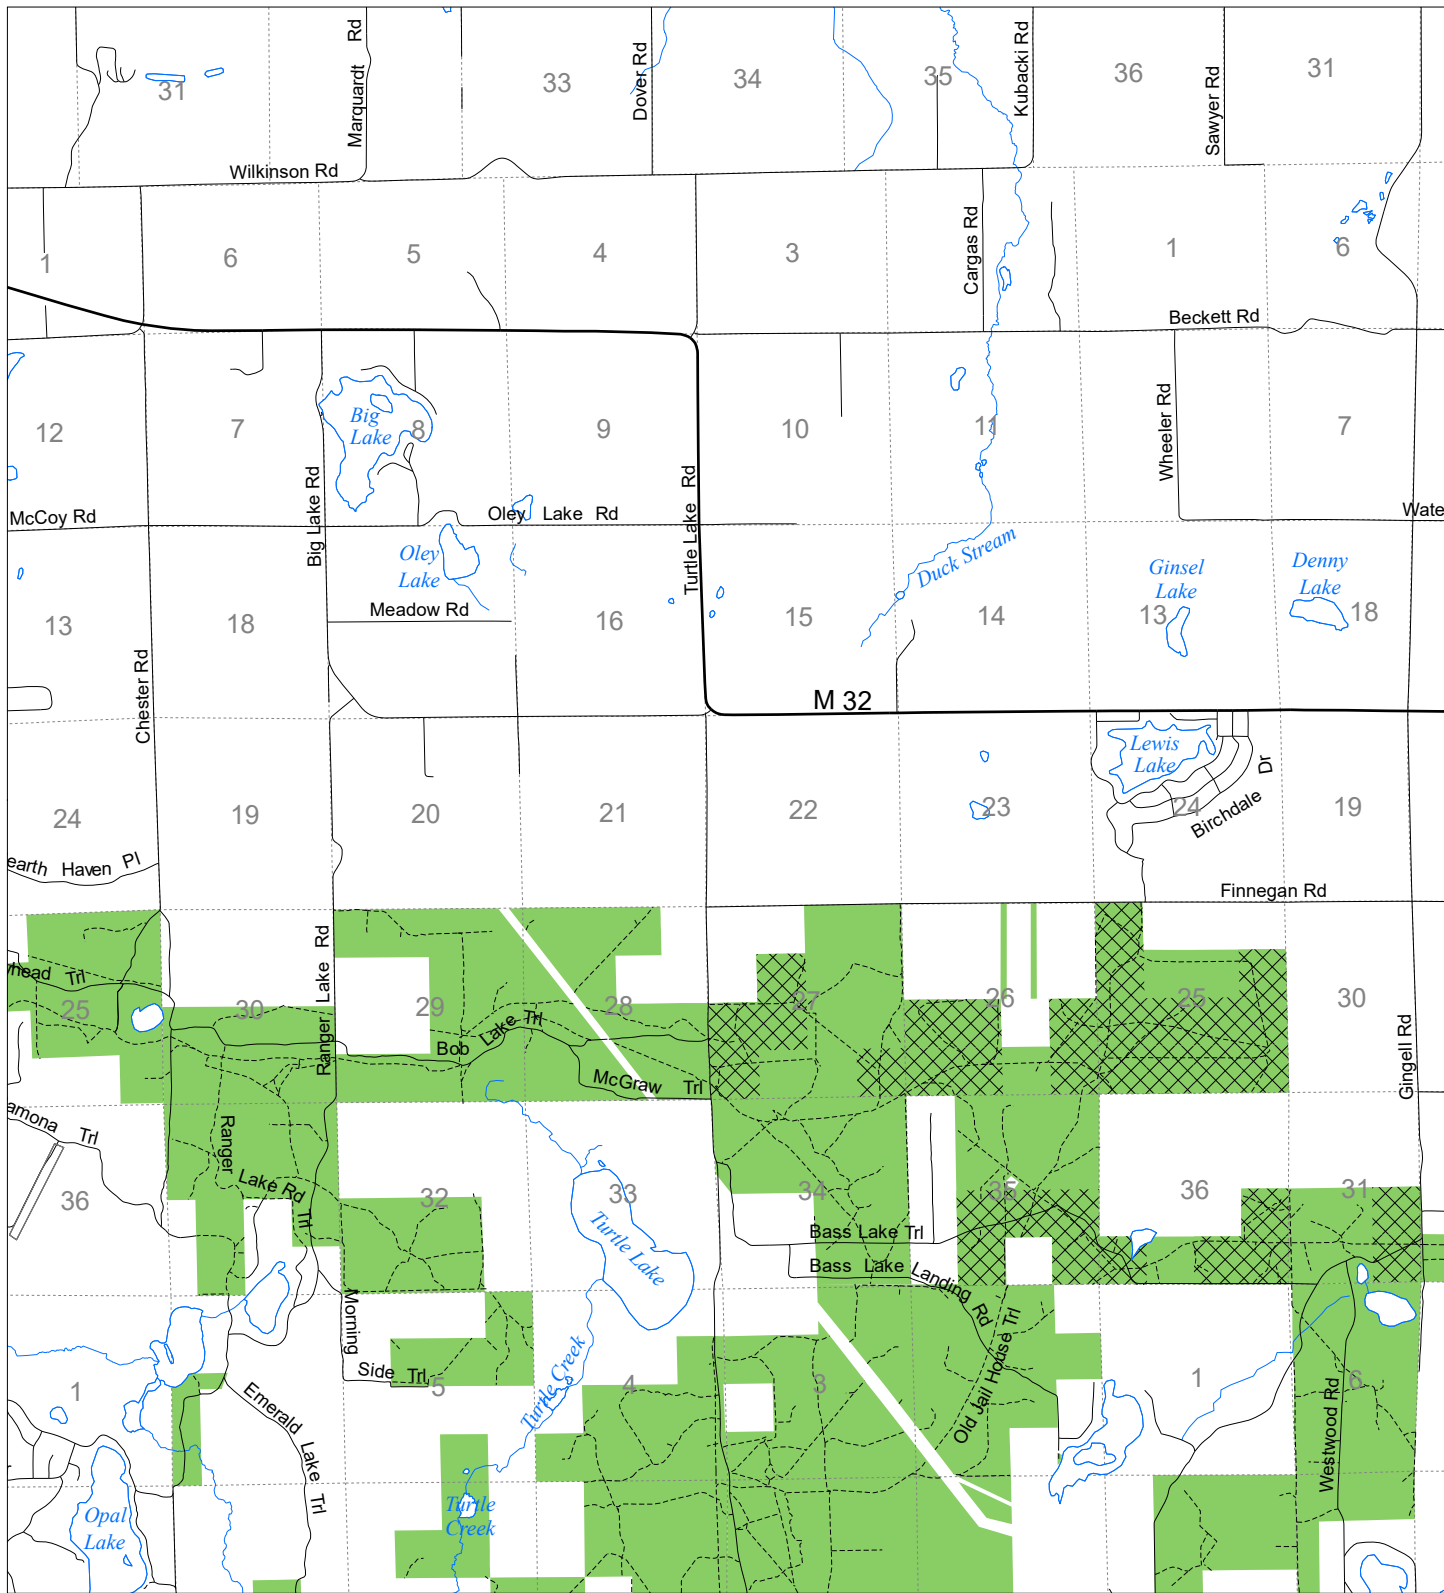

Fuelwood Collection Otsego County T30N, R02W

- State land open to fuelwood collection
- State land closed to fuelwood collection

Effective: April 1, 2019