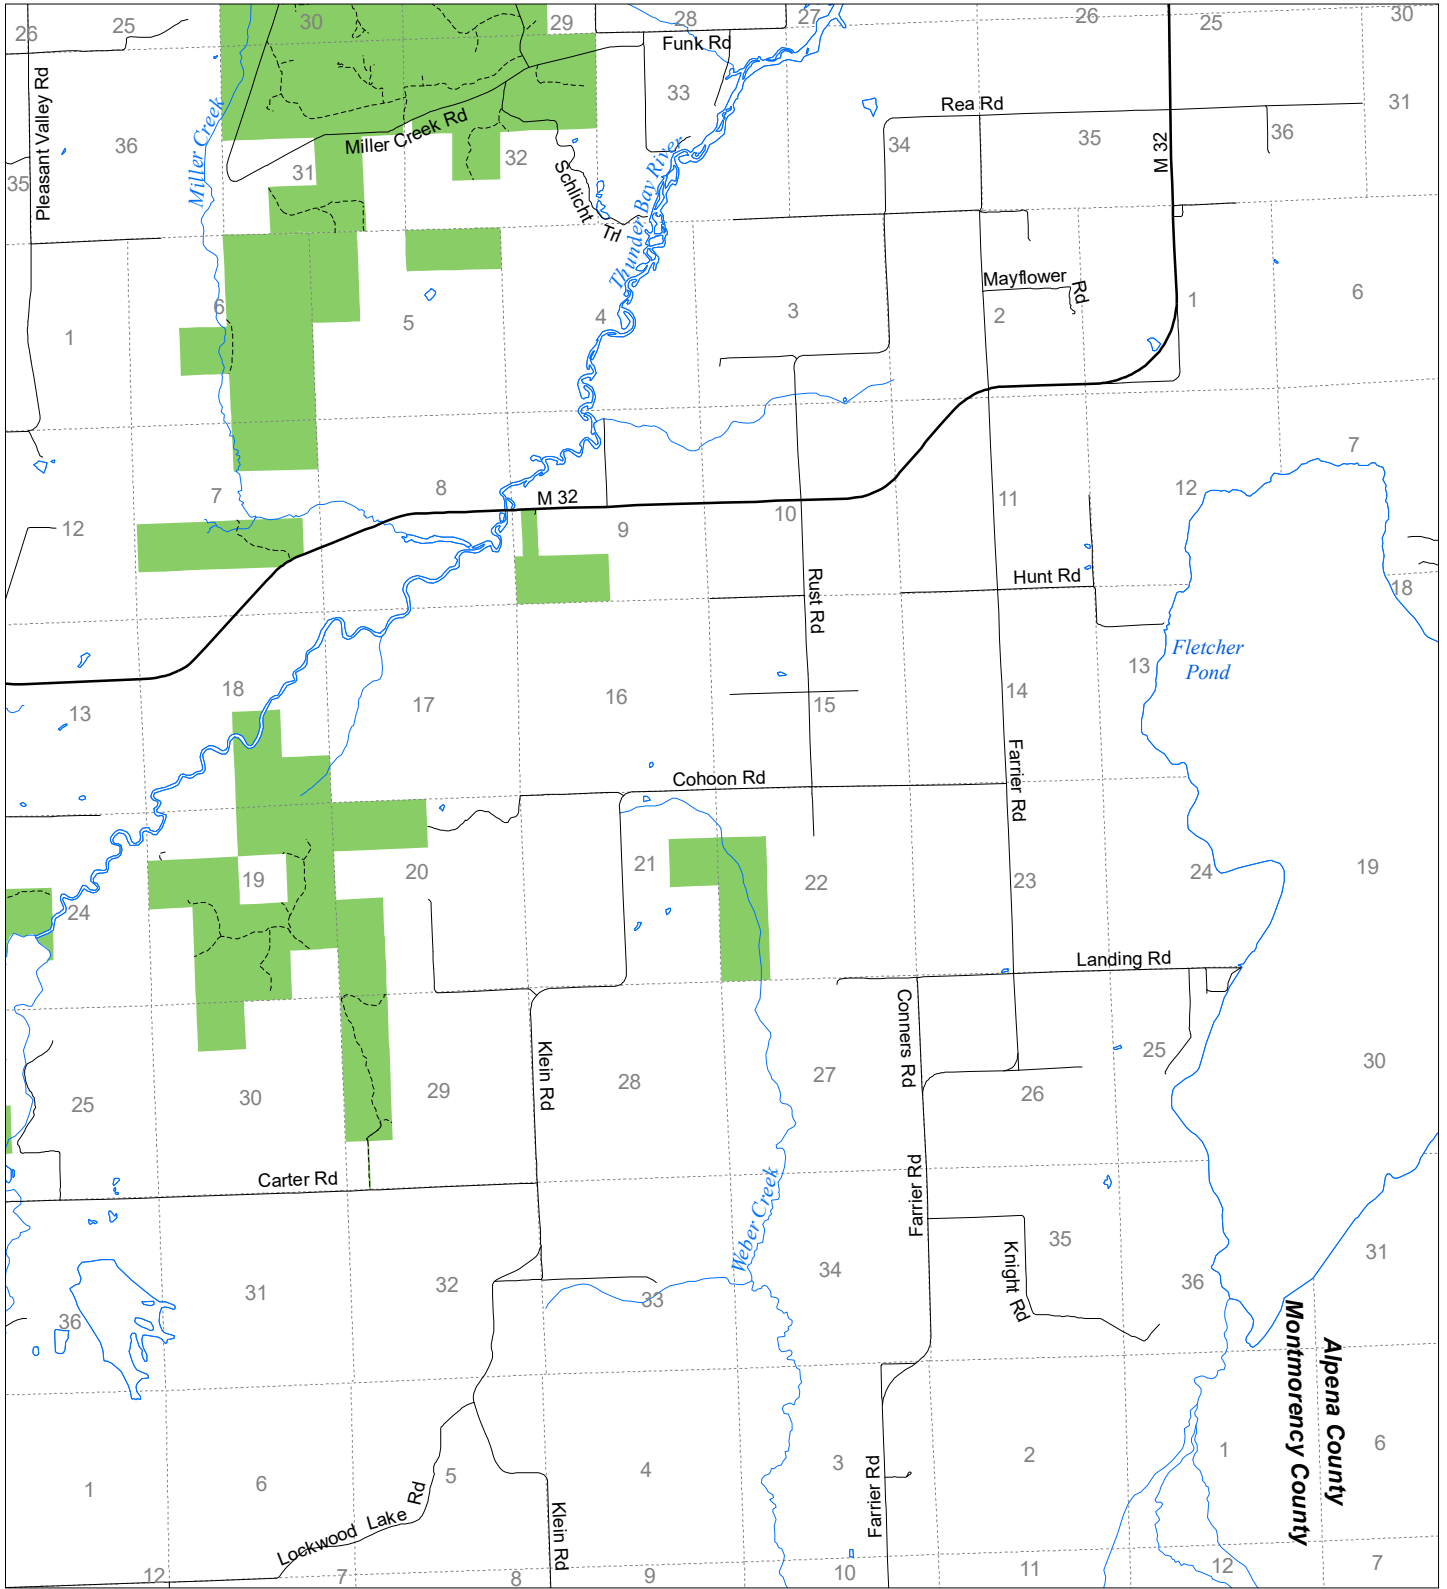

Fuelwood Collection Montmorency County T30N,R04E

- State land open to fuelwood collection
- State land closed to fuelwood collection

Effective: April 1, 2019

Date: 03/20/2019