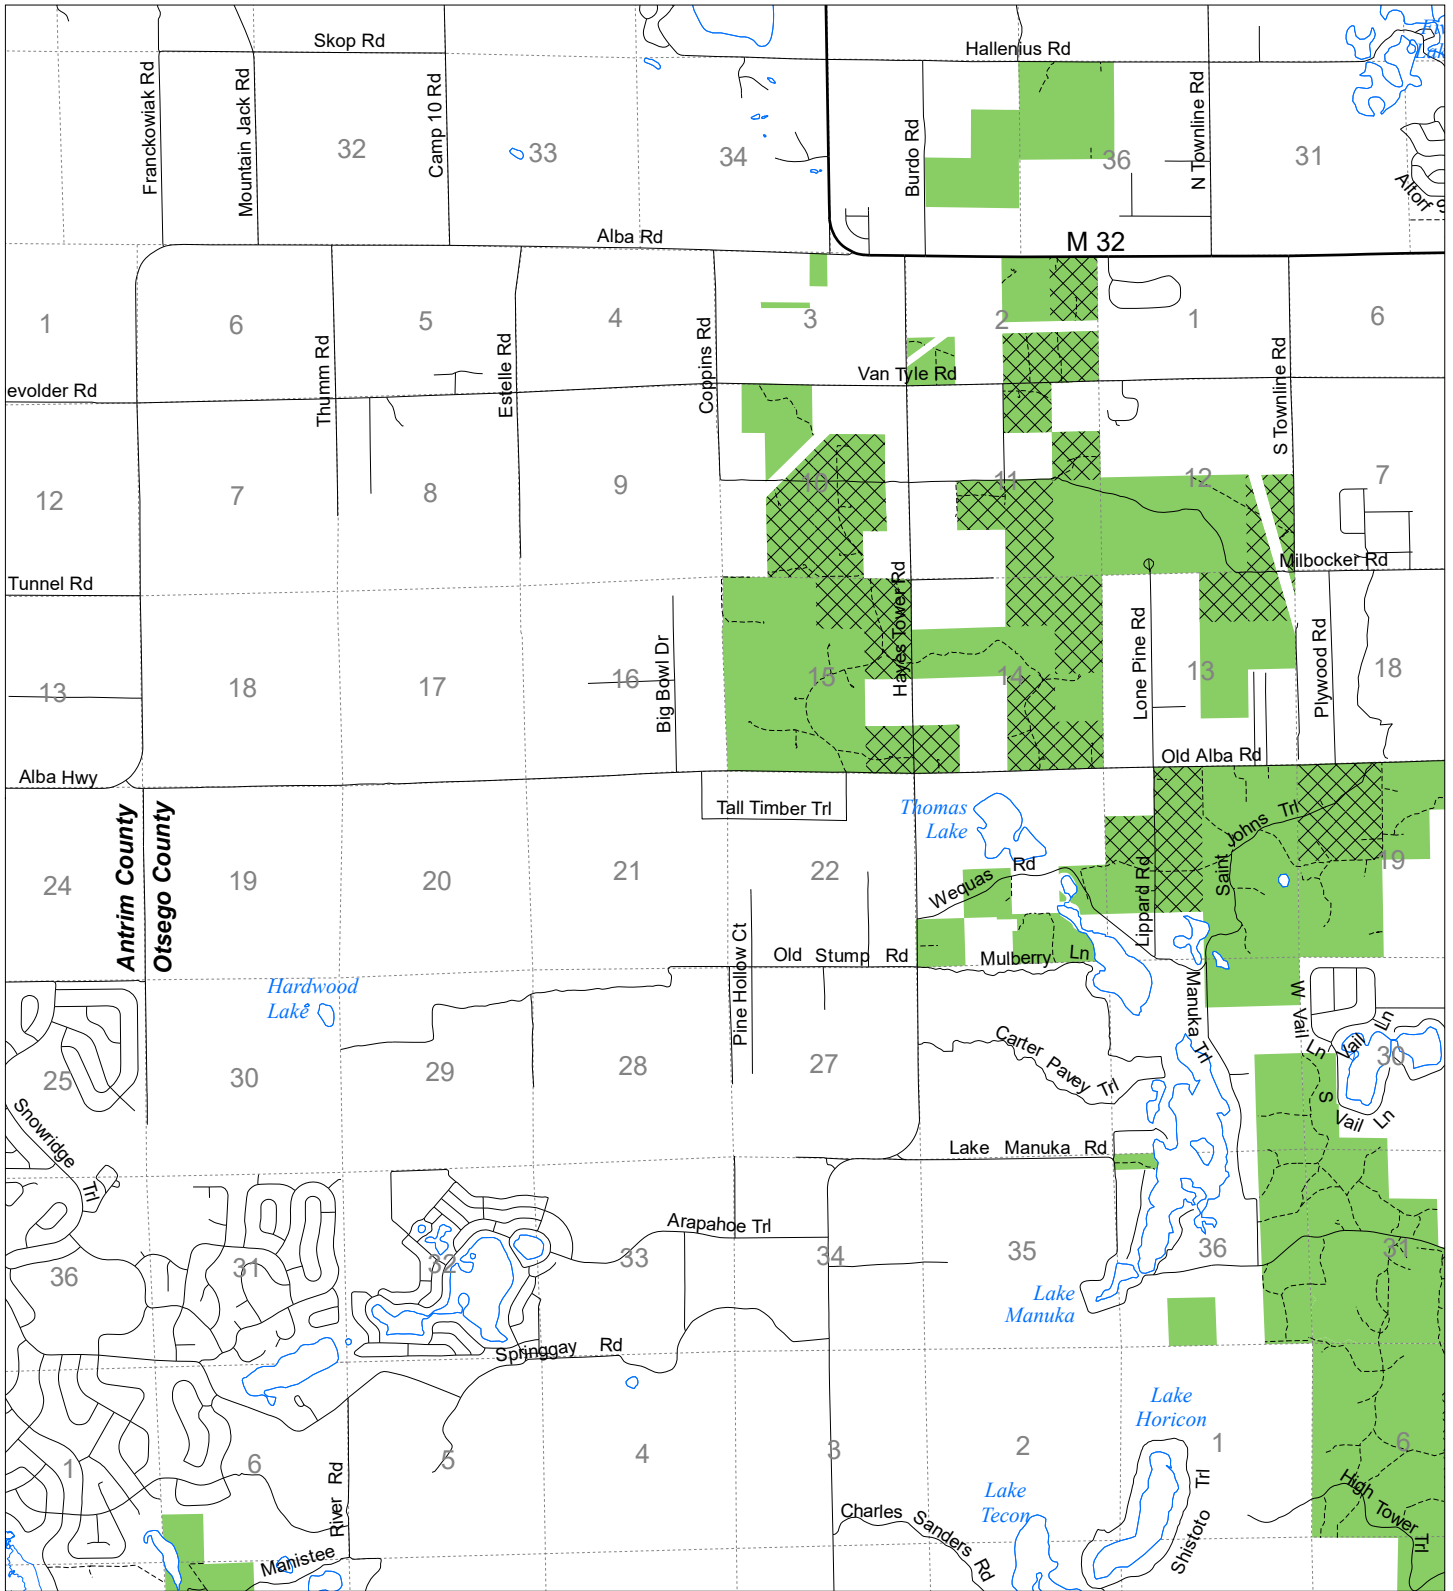

Fuelwood Collection Otsego County T30N, R04W

- State land open to fuelwood collection
- State land closed to fuelwood collection

Effective: April 1, 2019