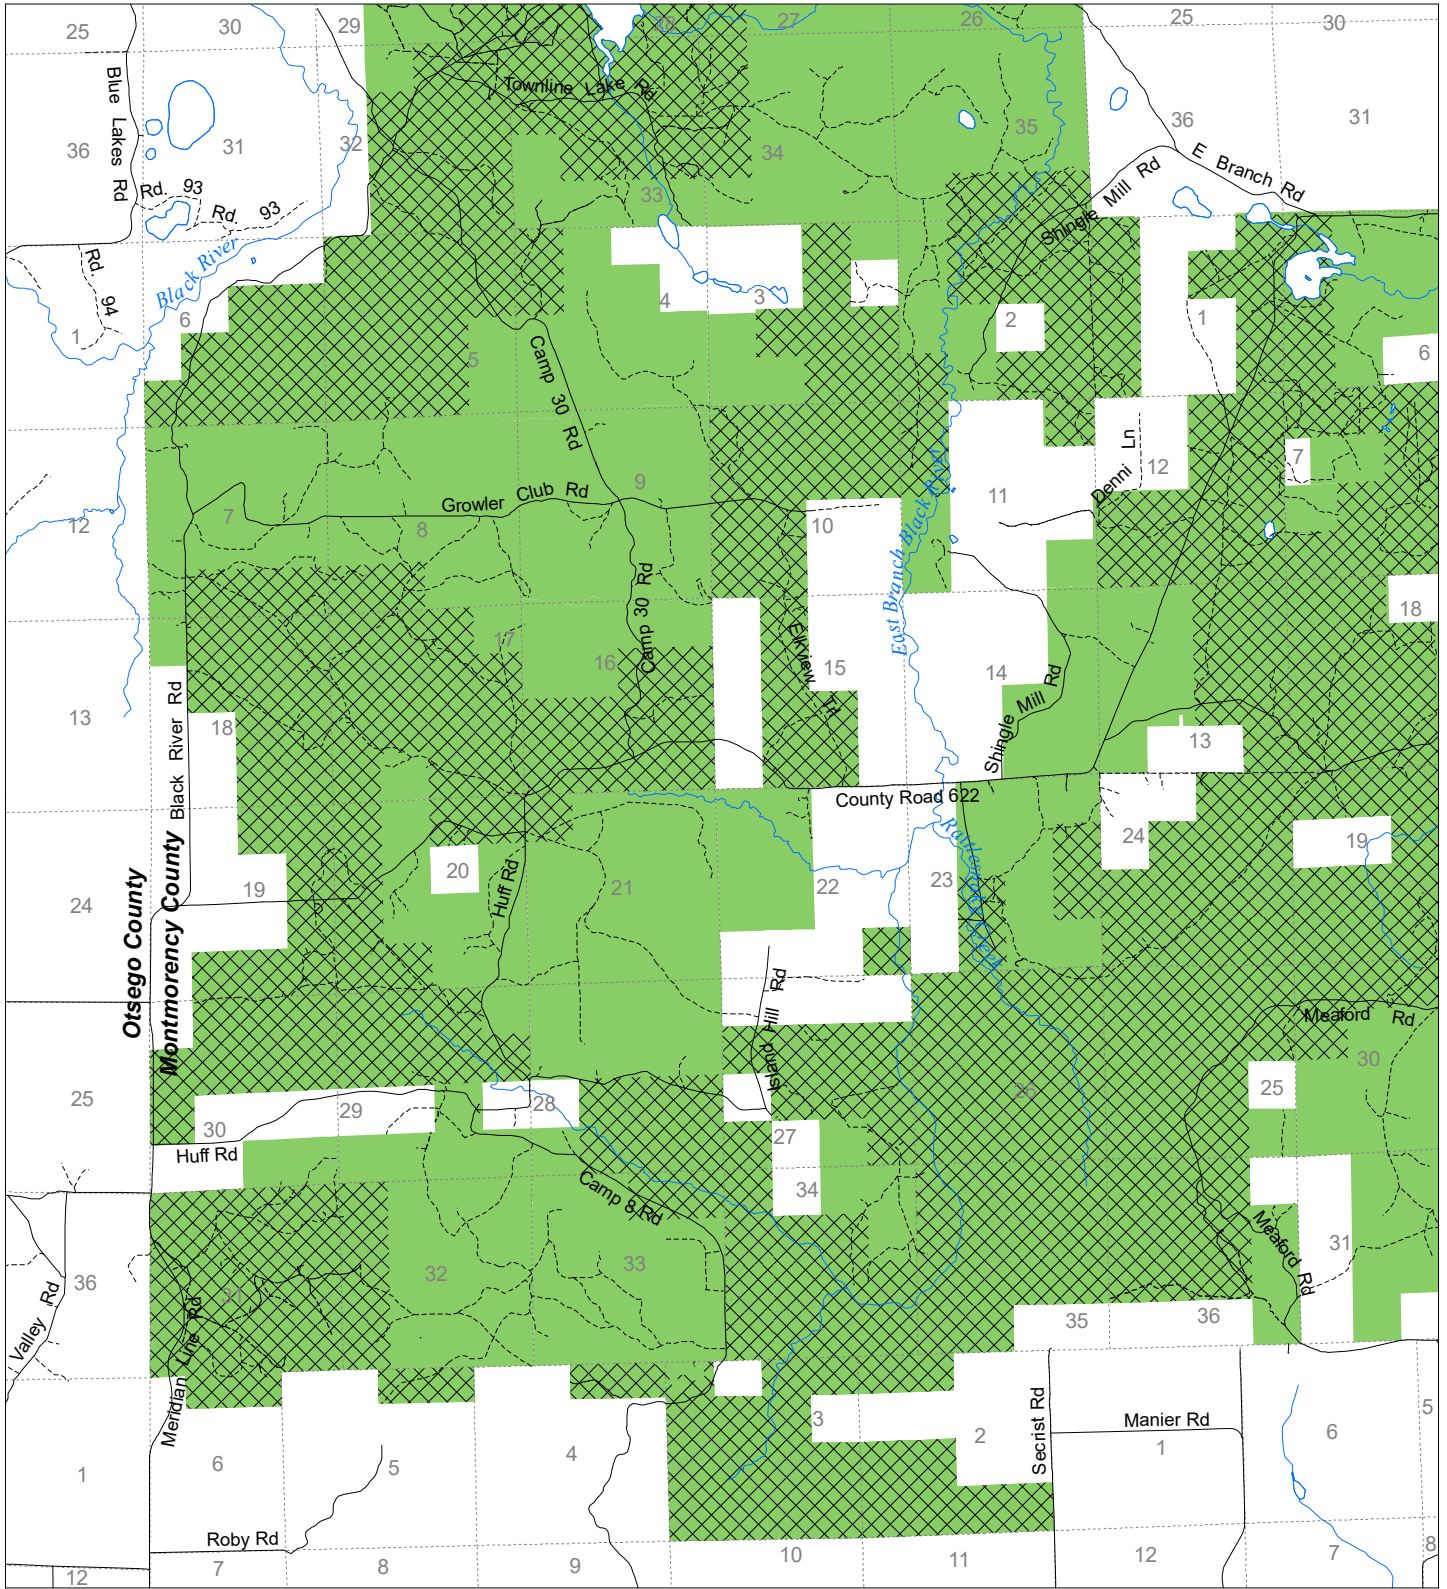

Fuelwood Collection Montmorency County T31N,R01E

- State land open to fuelwood collection
- State land closed to fuelwood collection

Effective: April 1, 2019