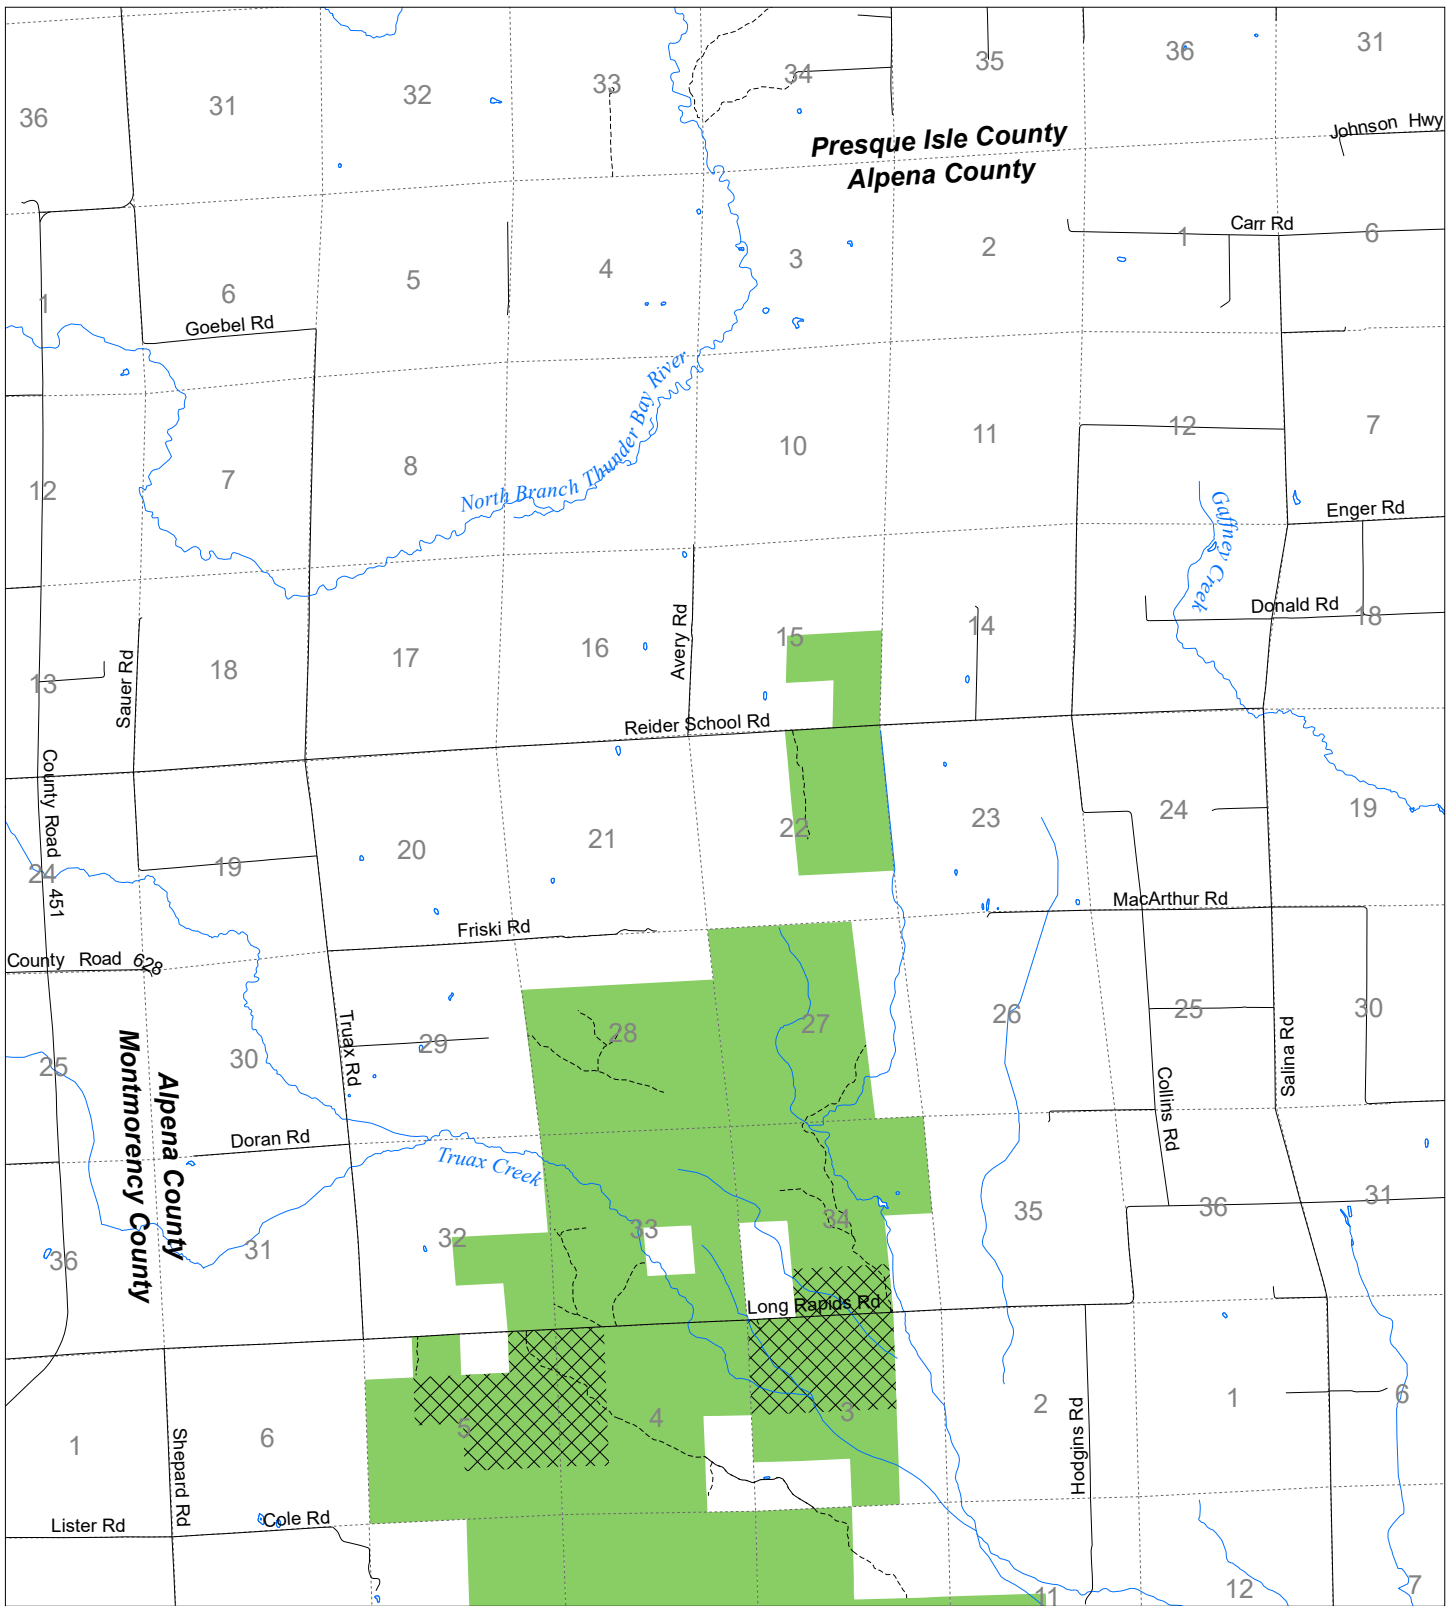

Fuelwood Collection
 Alpena County
 T32N, R05E

- State land open to fuelwood collection
- State land closed to fuelwood collection

Effective: April 1, 2019