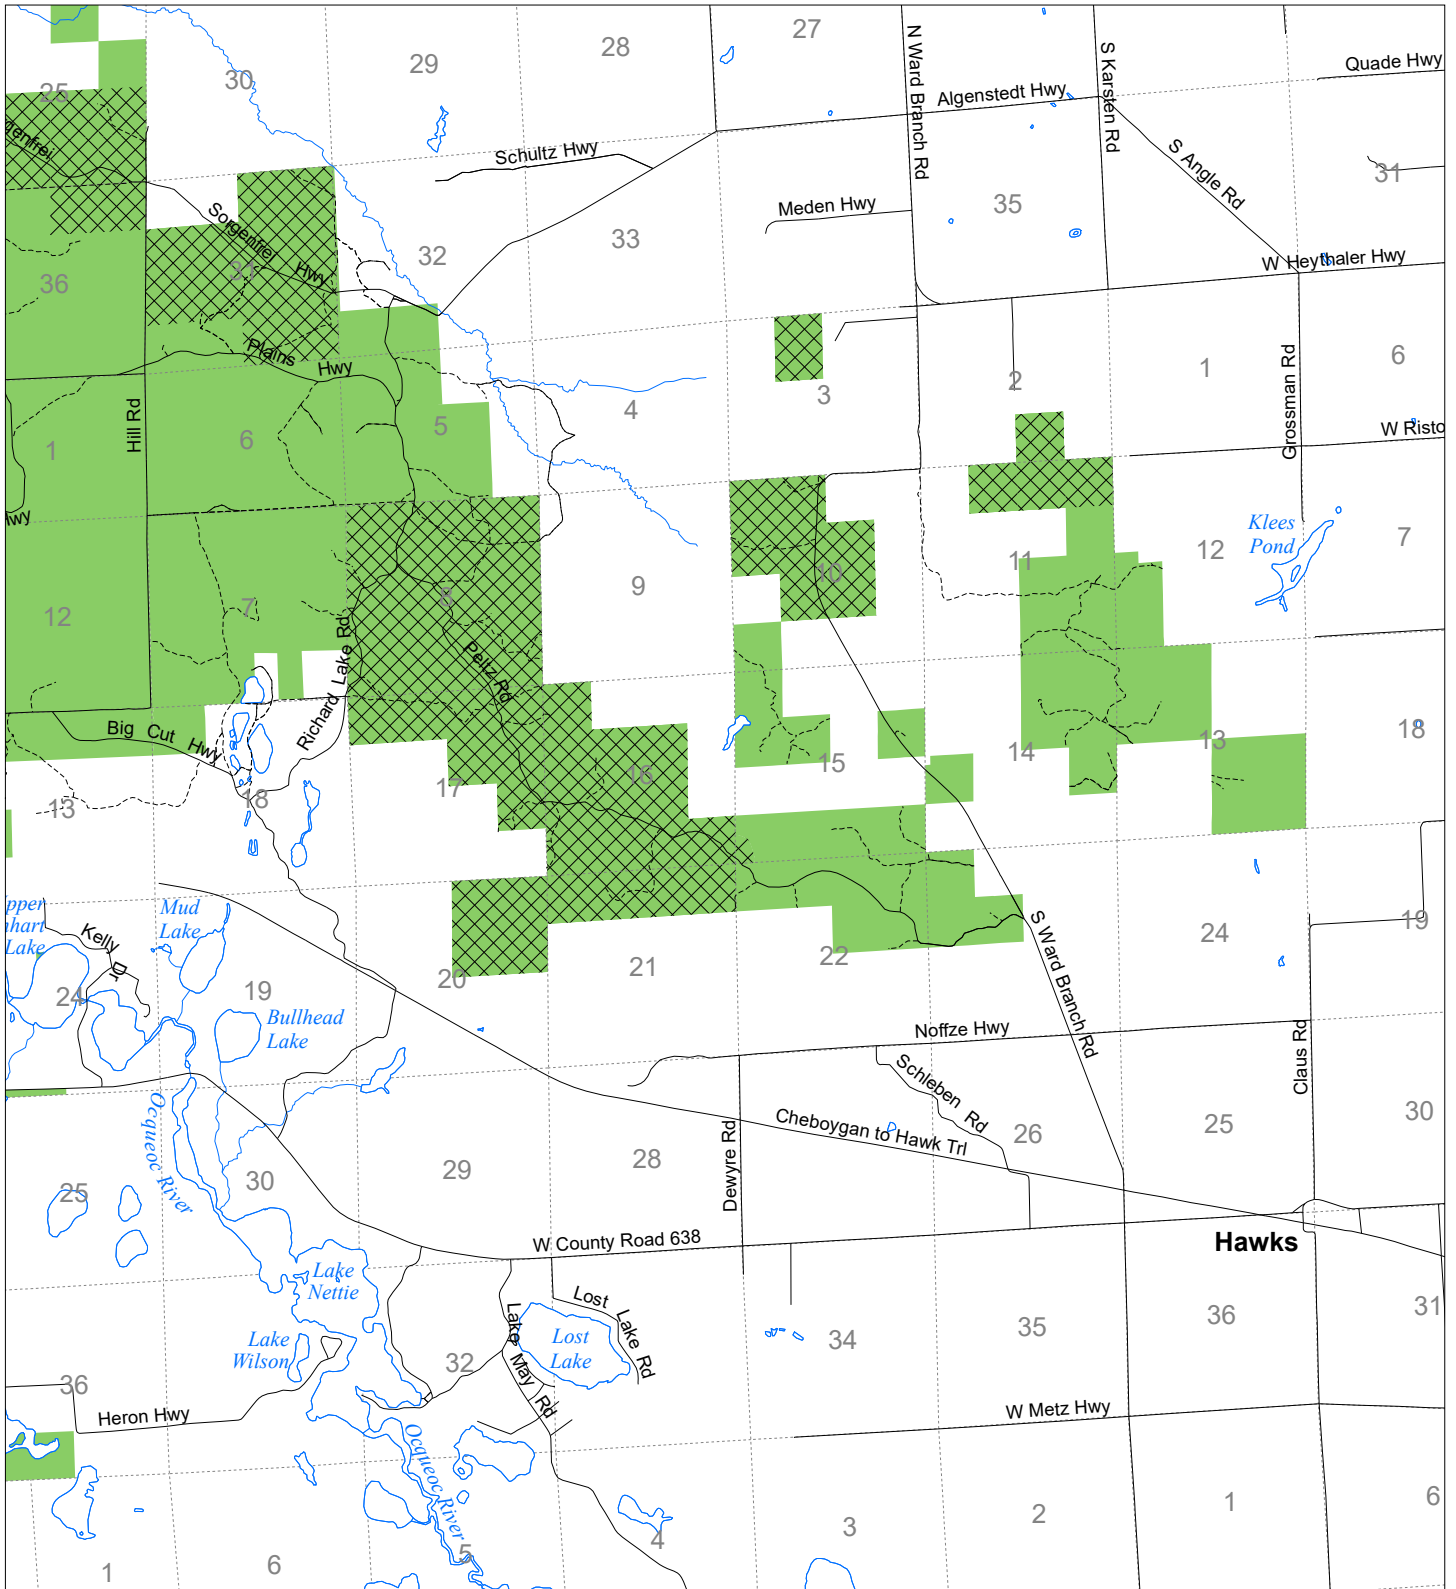

# Fuelwood Collection Presque Isle County T34N, R04E

- State land open to fuelwood collection
- State land closed to fuelwood collection

Effective: April 1, 2019