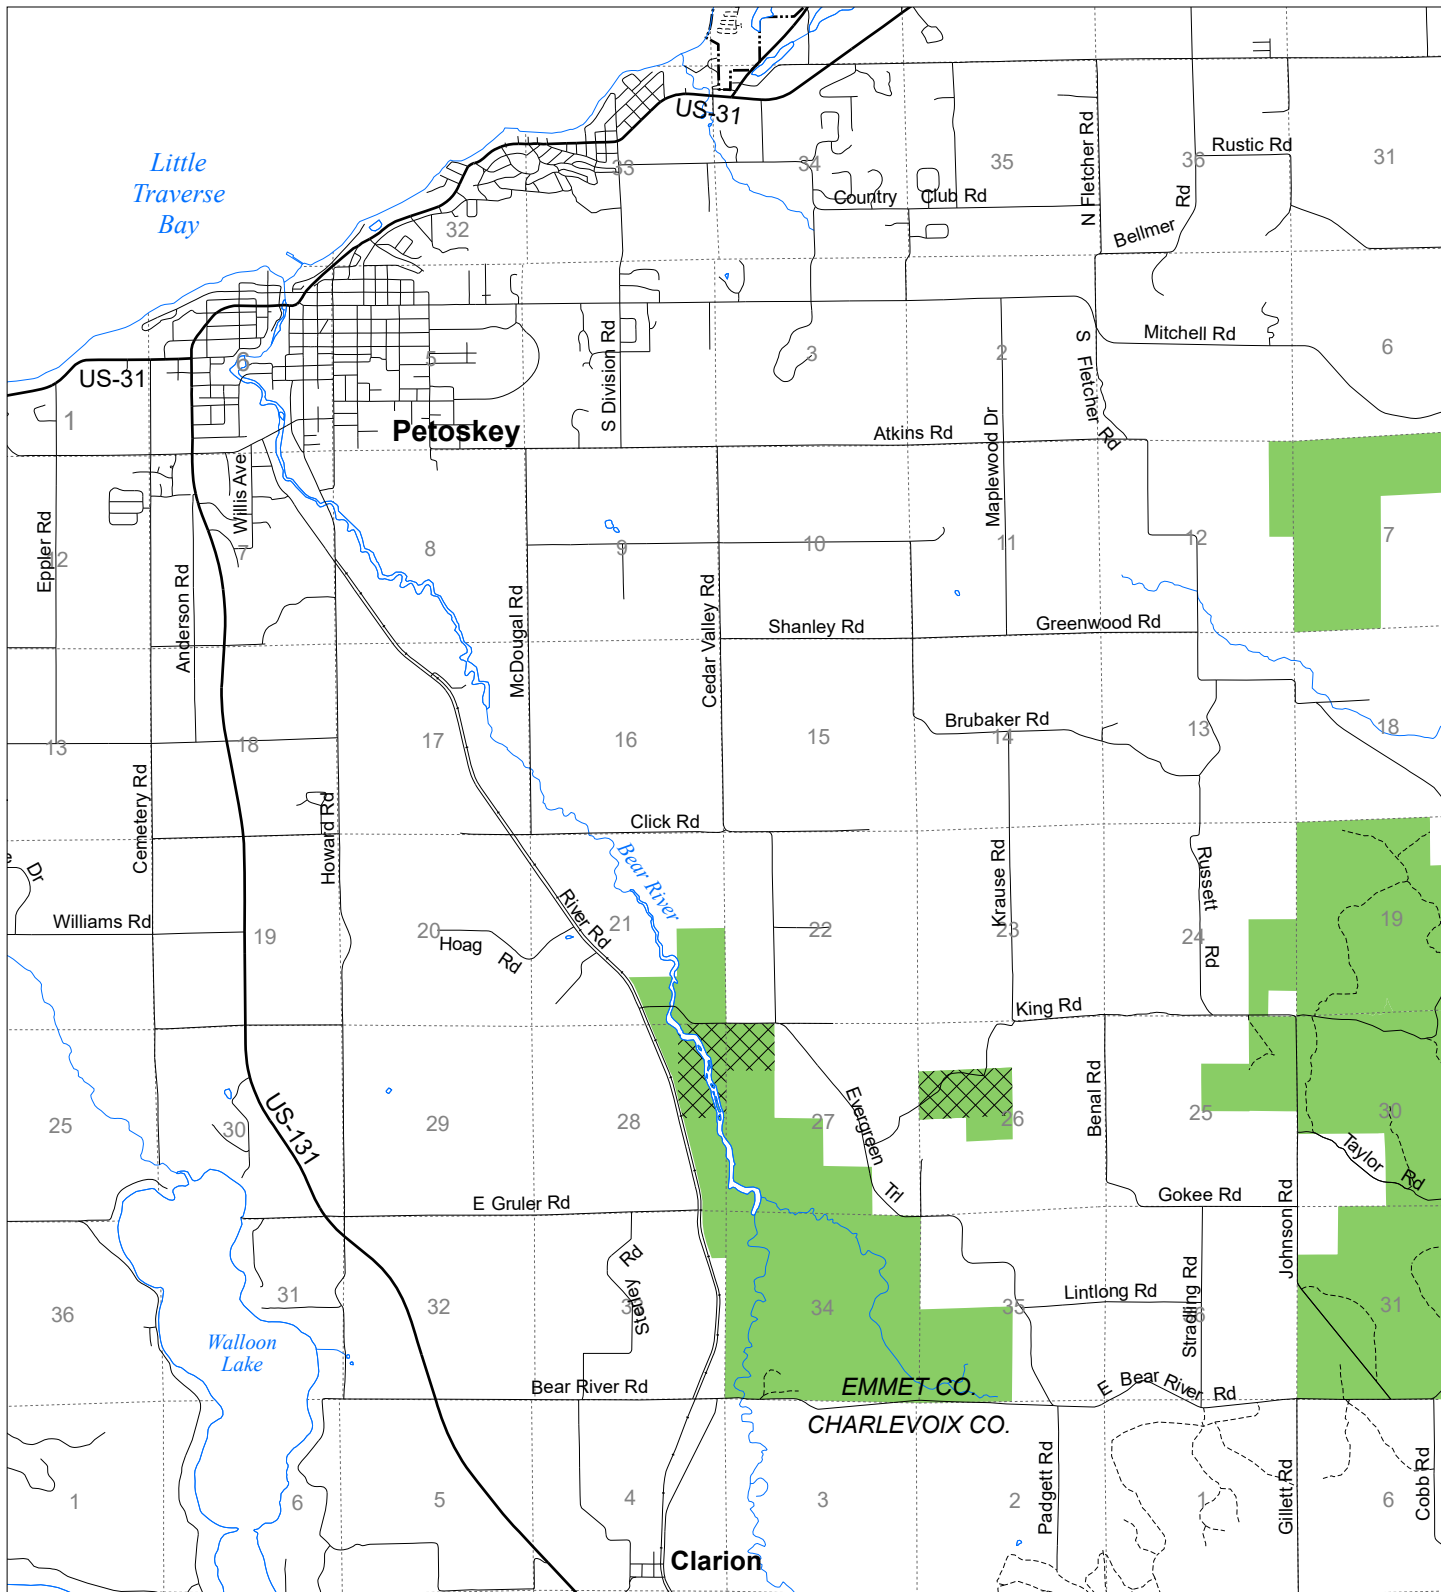

Fuelwood Collection Emmet County T34N, R05W

- State land open to fuelwood collection
- State land closed to fuelwood collection

Effective: April 1, 2019

Date: 03/07/2019