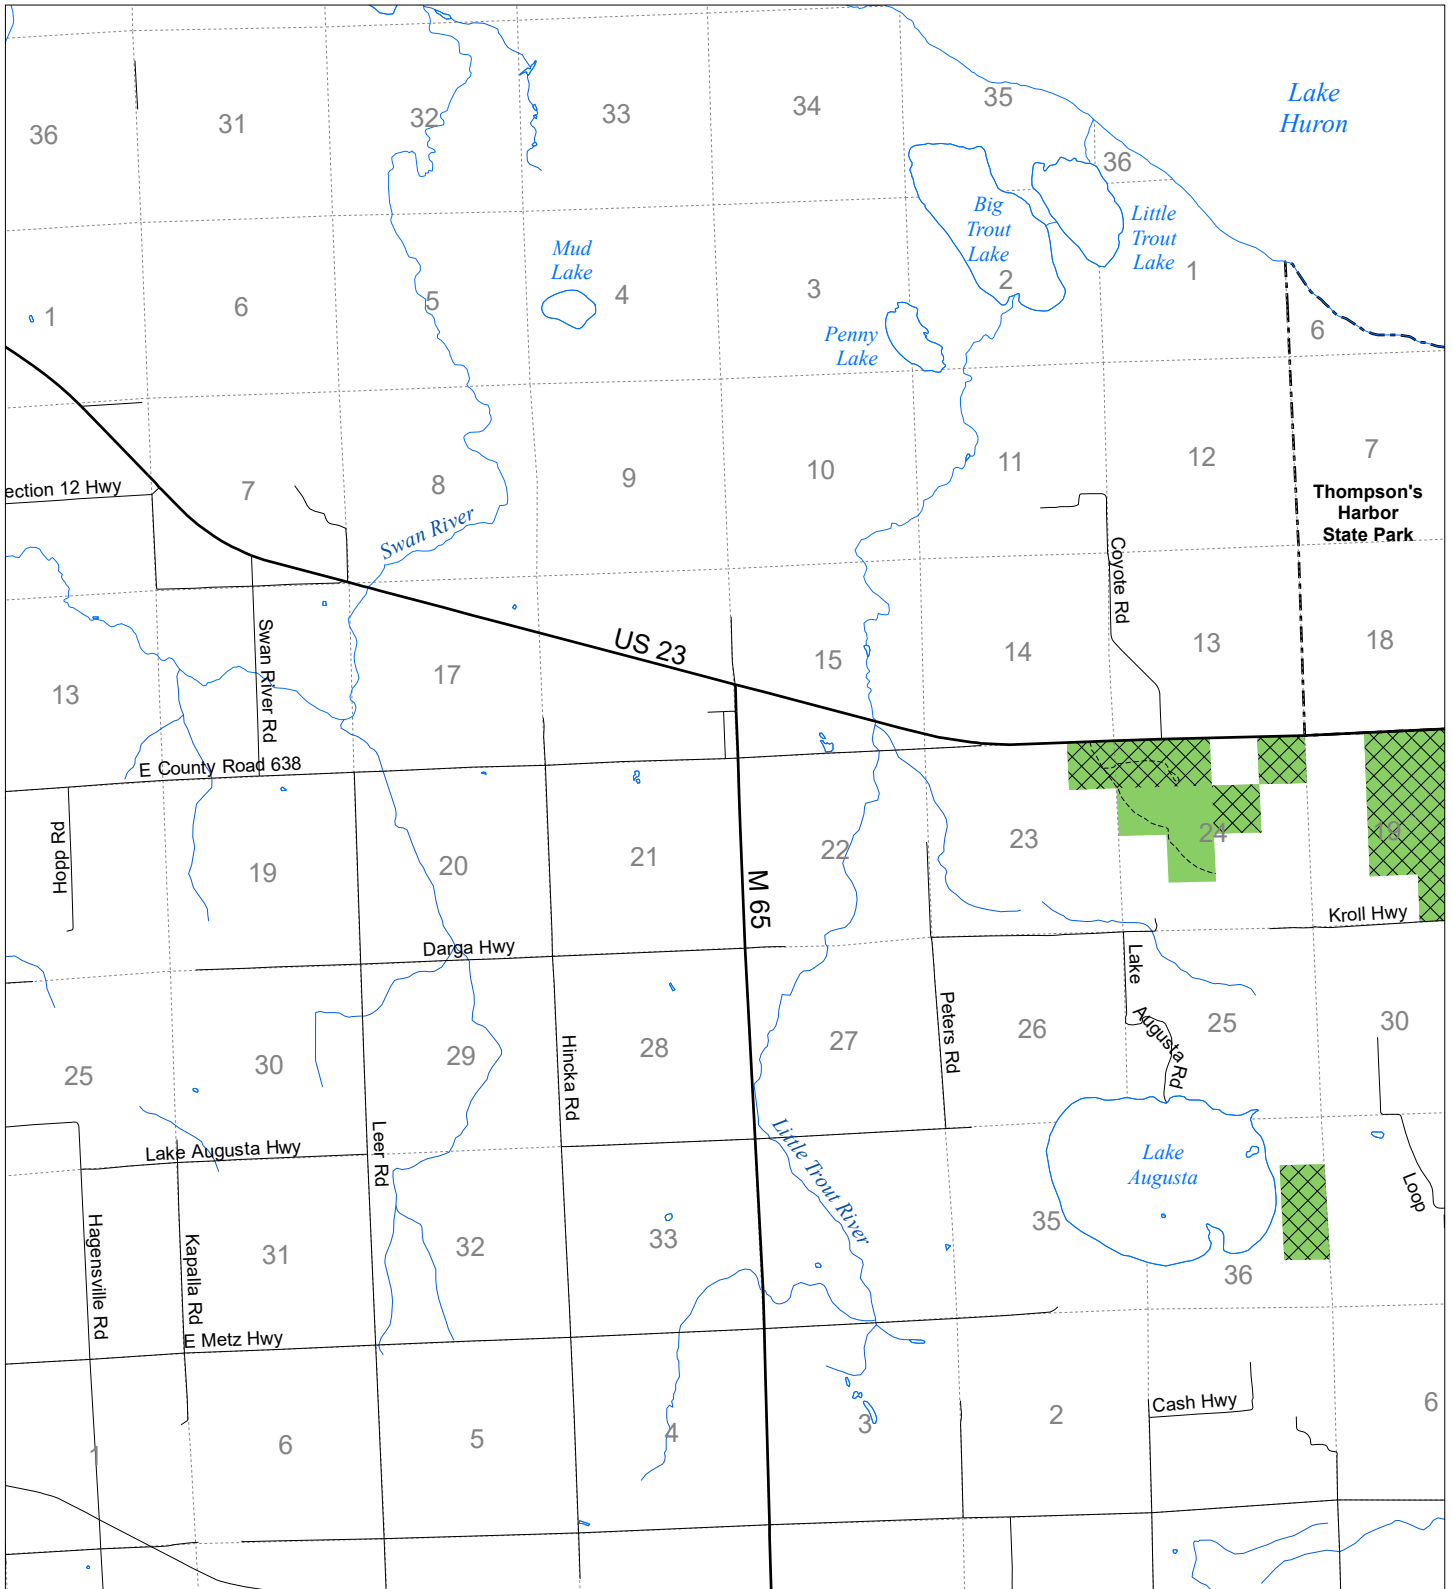

Fuelwood Collection  
 Presque Isle County  
**T34N, R06E**

- State land open to fuelwood collection
- State land closed to fuelwood collection

Effective: April 1, 2019

Date: 03/12/2019